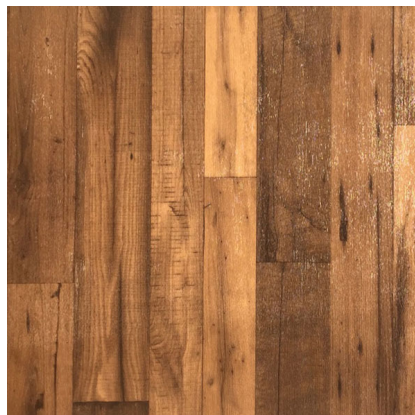

Evolutions AM-G9233