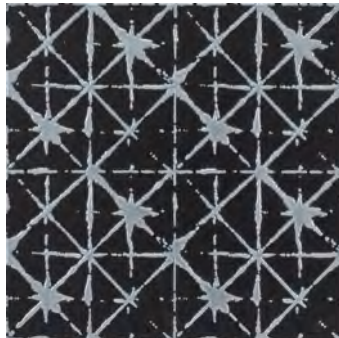

FIBRA 12X12

WALL CERAMIC TILE

FIBRA BRANCO AC

29x29 cm | 12"x12" [rectified]
AC (SATIN)

FIBRA BEGE AC

29x29 cm | 12"x12" [rectified]
AC (SATIN)

FIBRA CINZA AC

29x29 cm | 12"x12" [rectified]
AC (SATIN)

FIBRA PRETO AC

29x29 cm | 12"x12" [rectified]
AC (SATIN)

SPECIALTY PRODUCT DISCLAIMER:

This is a finely decorative Specialty Product with metallic or distinctive glazing finishes. THESE TILES ARE SUBJECT TO SURFACE DAMAGE WHEN EXPOSED TO PHYSICAL OR CHEMICAL FORCES.

Fibra Bege AC 29x29cm | 12"x12"

Fibra Branco AC 29x29cm | 12"x12"

Fibra Cinza AC 29x29cm | 12"x12"