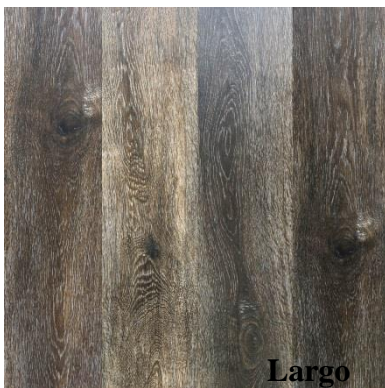

The Keys Collection

Largo