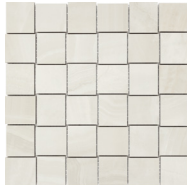

ONIX PEROLA

AC (SATIN) and PO (POLISHED)
GLAZED PORCELAIN TILES

eliane

ONIX PEROLA 24x48 | 24x24 | 12x24 | 4x12

   CERAMIC WALL TILE

Onix Perola

48
FACES

10x30 cm | 4"x12"
BR (Glossy) - WRC

Onix Perola Wall BN S 4412

10X30 cm | 4"x12"
BR (Glossy) - WRC

    GLAZED PORCELAIN

Onix Perola

Available
upon Special
Order
request

9
FACES

59x118,2 cm | 23"x47" [rectified]
PO (Polished) - DCOF WET < 0.42 - FLC . WRC . WFA

Onix Perola

36
FACES

30x60 cm | 12"x24"
AC (Satin) - DCOF WET ≥ 0.42
FLC . FWI . WRC . WFA

29,4x59 cm | 12"x23" [rectified]
PO (Polished) - DCOF WET < 0.42
FLC . WRC . WFA

Onix Perola

18
FACES

59x59 cm | 23"x23" [rectified]
PO (Polished) - DCOF WET < 0.42
FLC . WRC . WFA

Onix Perola T-1100

30x30 cm | 12"x12" [rectified]
AC (Satin) - DCOF WET ≥ 0.42
FLC . FWI . WRC . WFA

PO (Polished) - DCOF WET < 0.42
FLC . WRC . WFA

Onix Perola Floor BN

10x60 cm | 4"x24"
AC (Satin) - DCOF WET ≥ 0.42
FLC . FWI . WRC . WFA