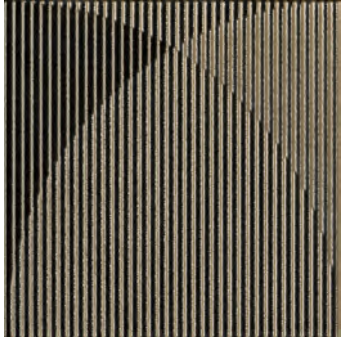

# TINTORETTO 12X12

WALL CERAMIC TILE

---

TINTORETTO DARK

29x29 cm | 12"x12" [rectified]  
AC (SATIN)

TINTORETTO LIGHT

29x29 cm | 12"x12" [rectified]  
AC (SATIN)

**SPECIALTY PRODUCT DISCLAIMER:**