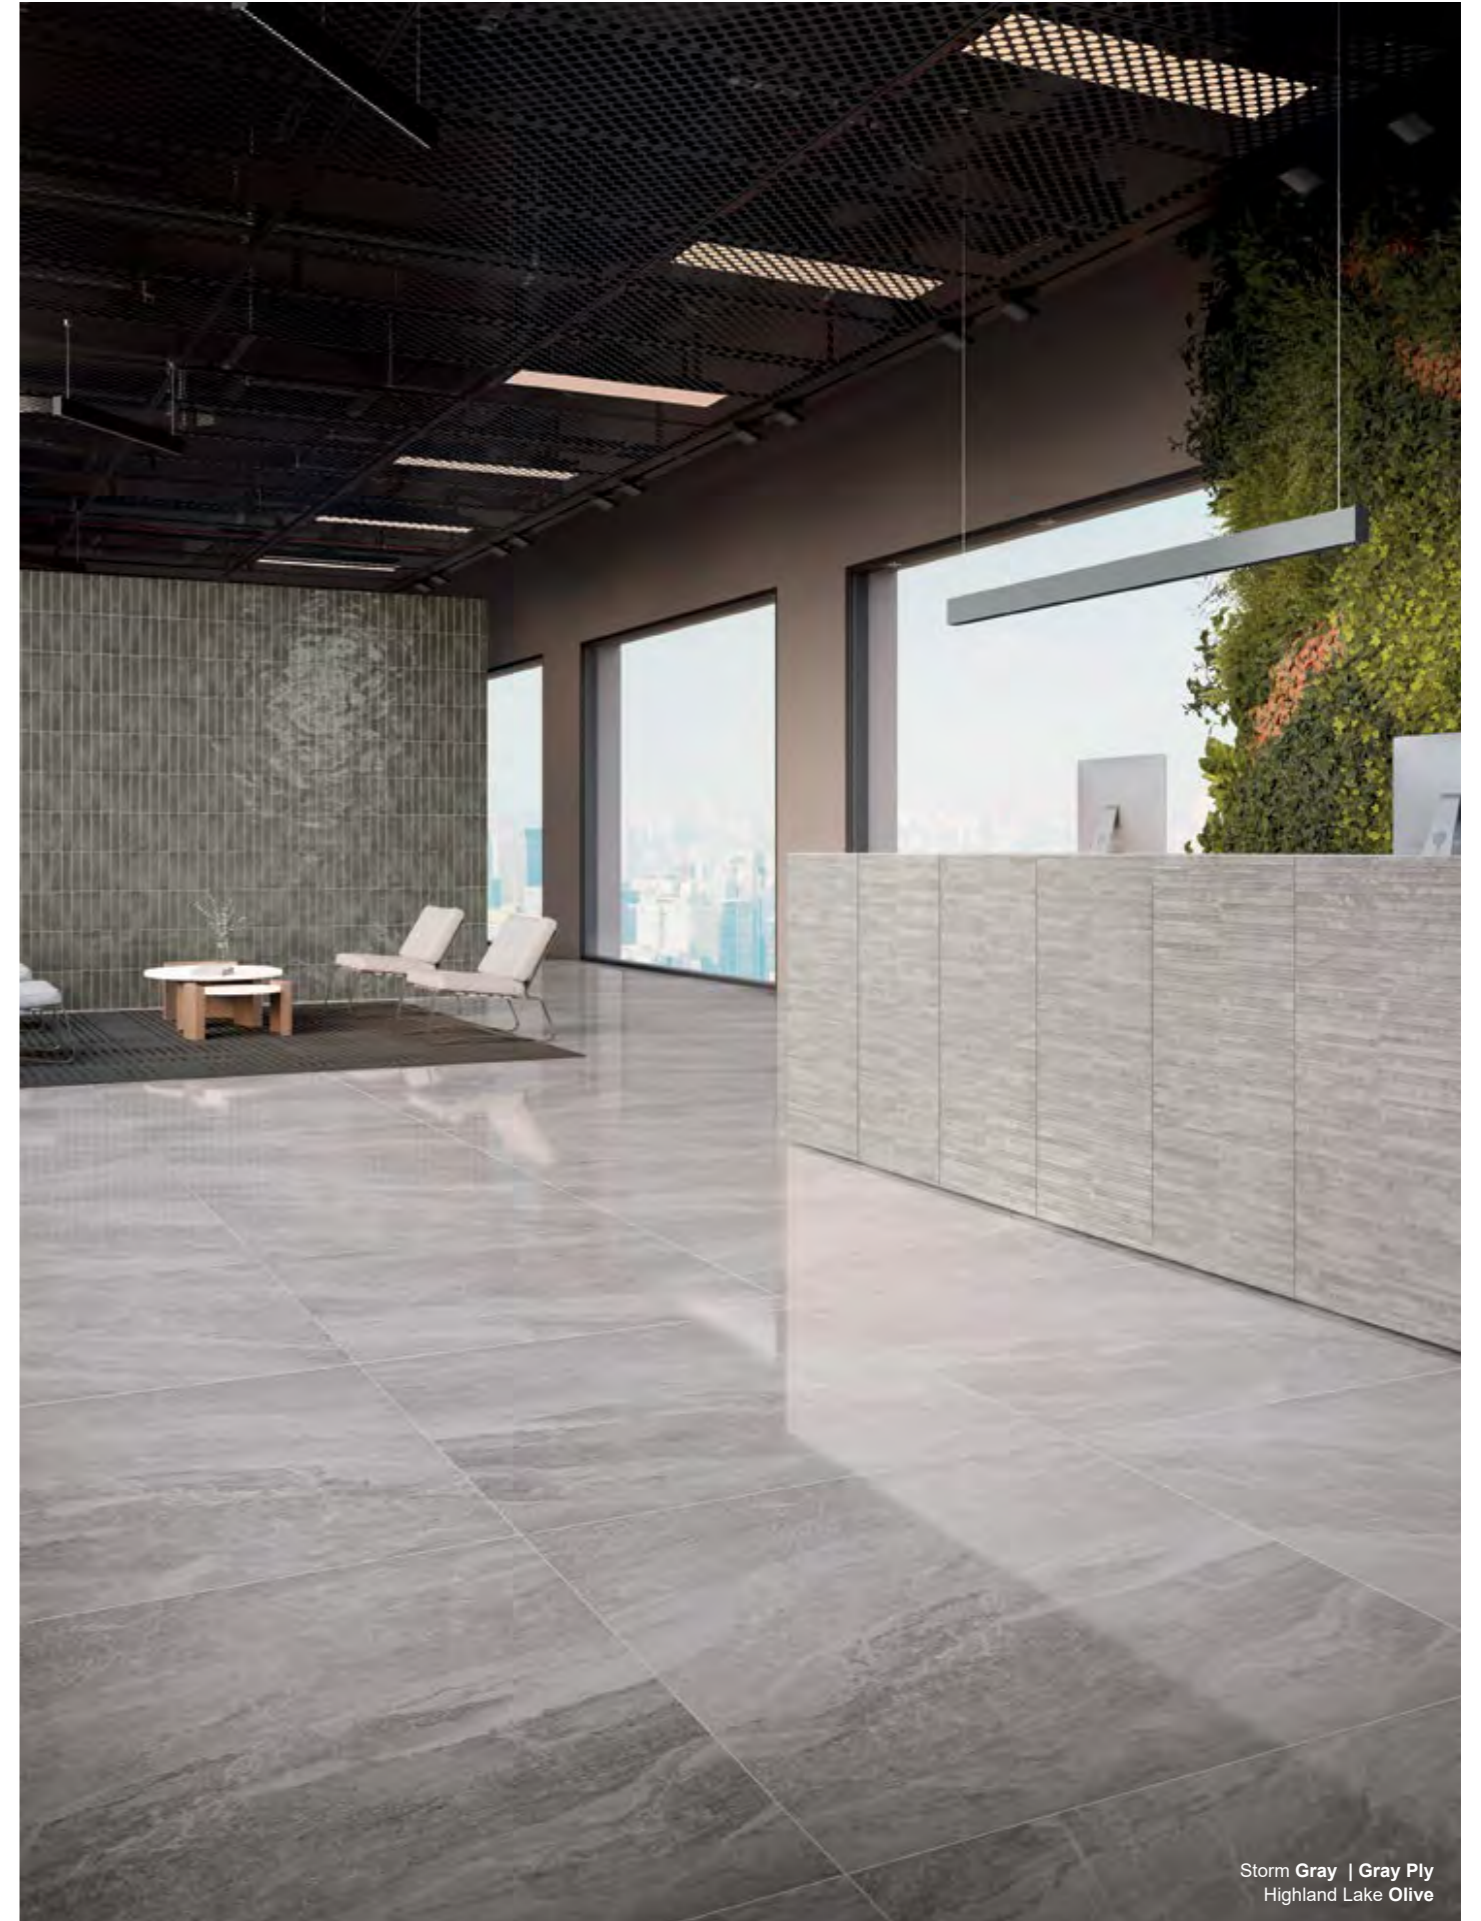

Storm Gray | Gray Ply
Highland Lake Olive