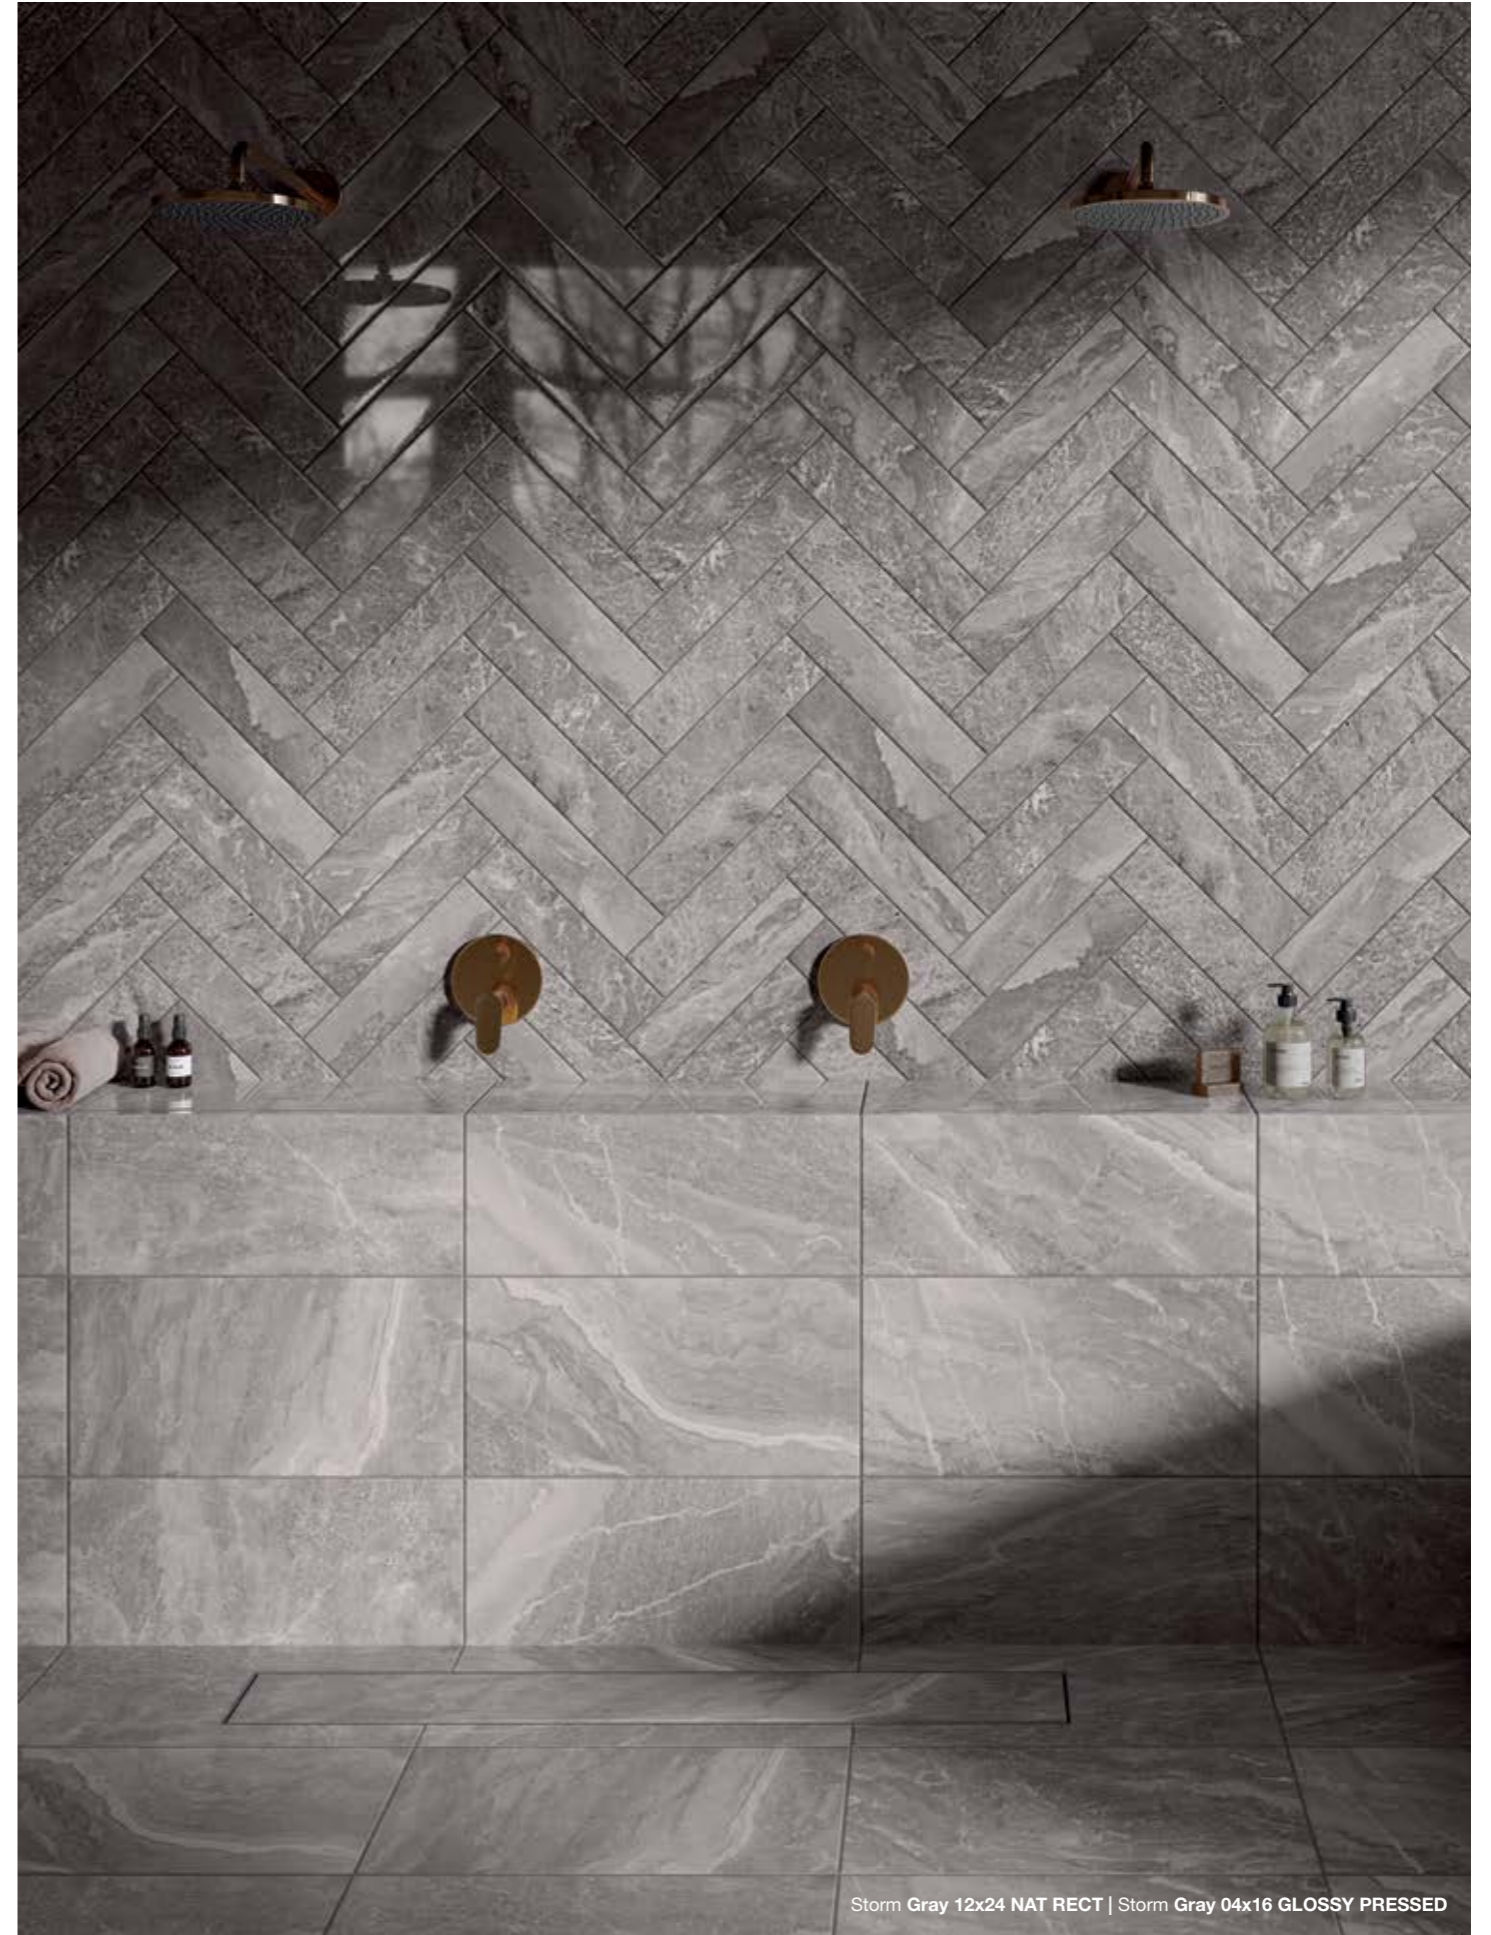

Storm Gray 12x24 NAT RECT | Storm Gray 04x16 GLOSSY PRESSED