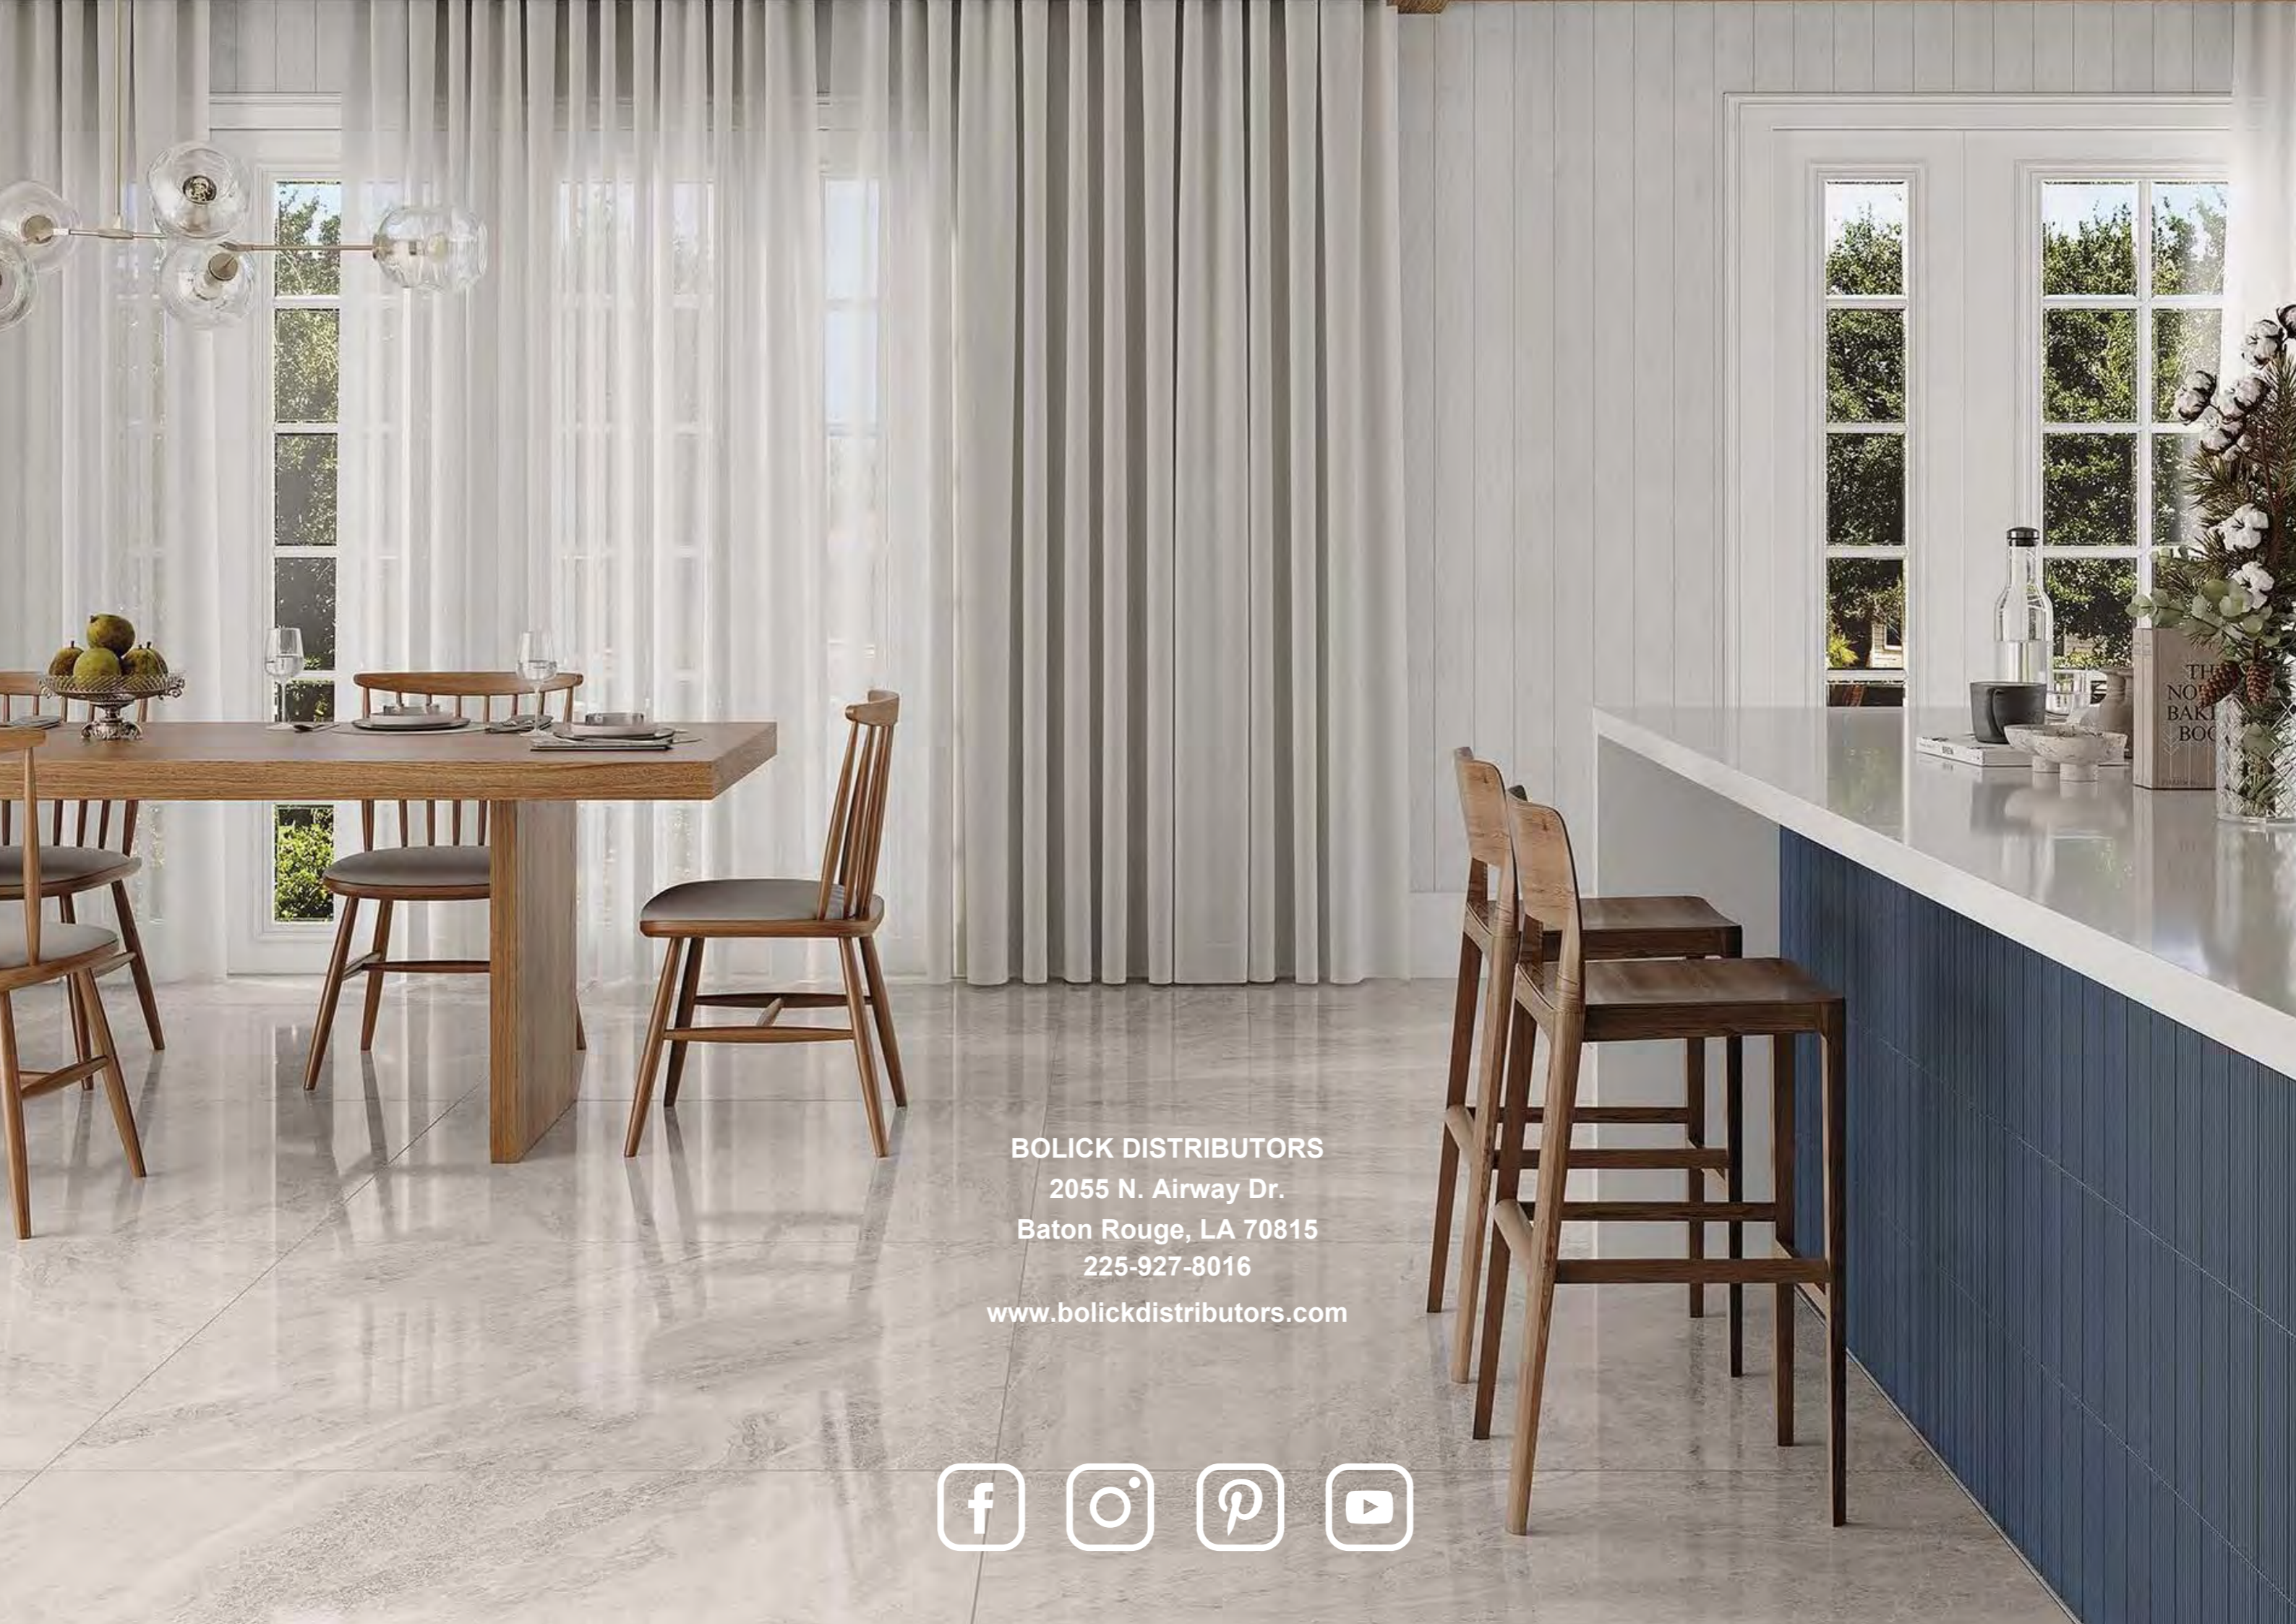

AUBURN NATURALE | V3

Size	Finish
8x36	MATTE

AUBURN GRIGIO | V3

Size	Finish
8x36	MATTE

CATWALK STEP | V3

Size	Finish
8x36	MATTE

WOOD FOREST CAFE | V3

Size	Finish
8x48	MATTE