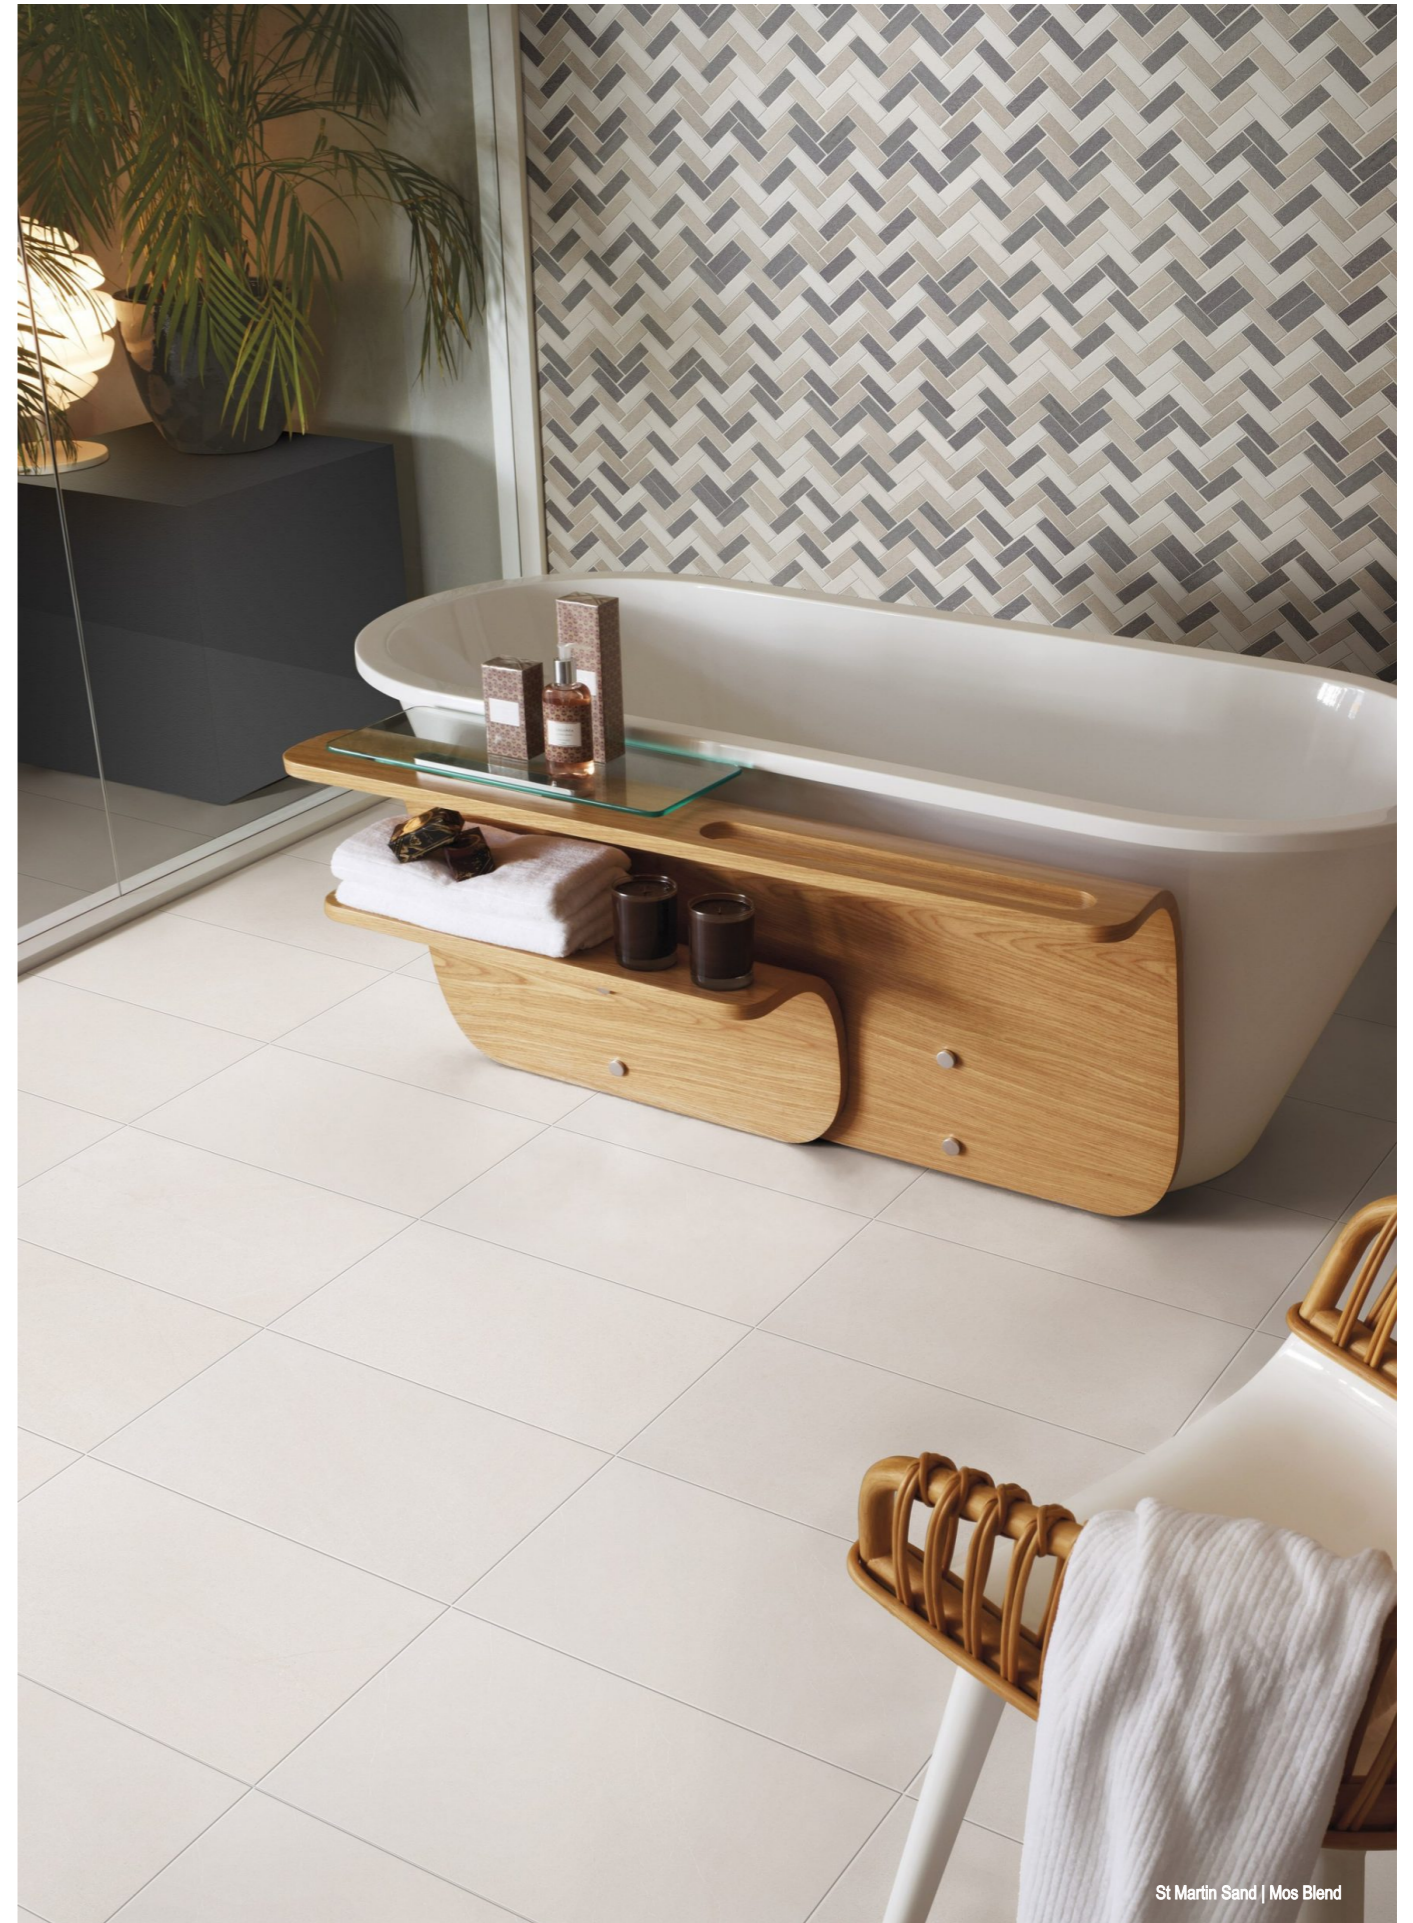

ST MARTIN

Color Body Glazed Porcelain Tile

Stone