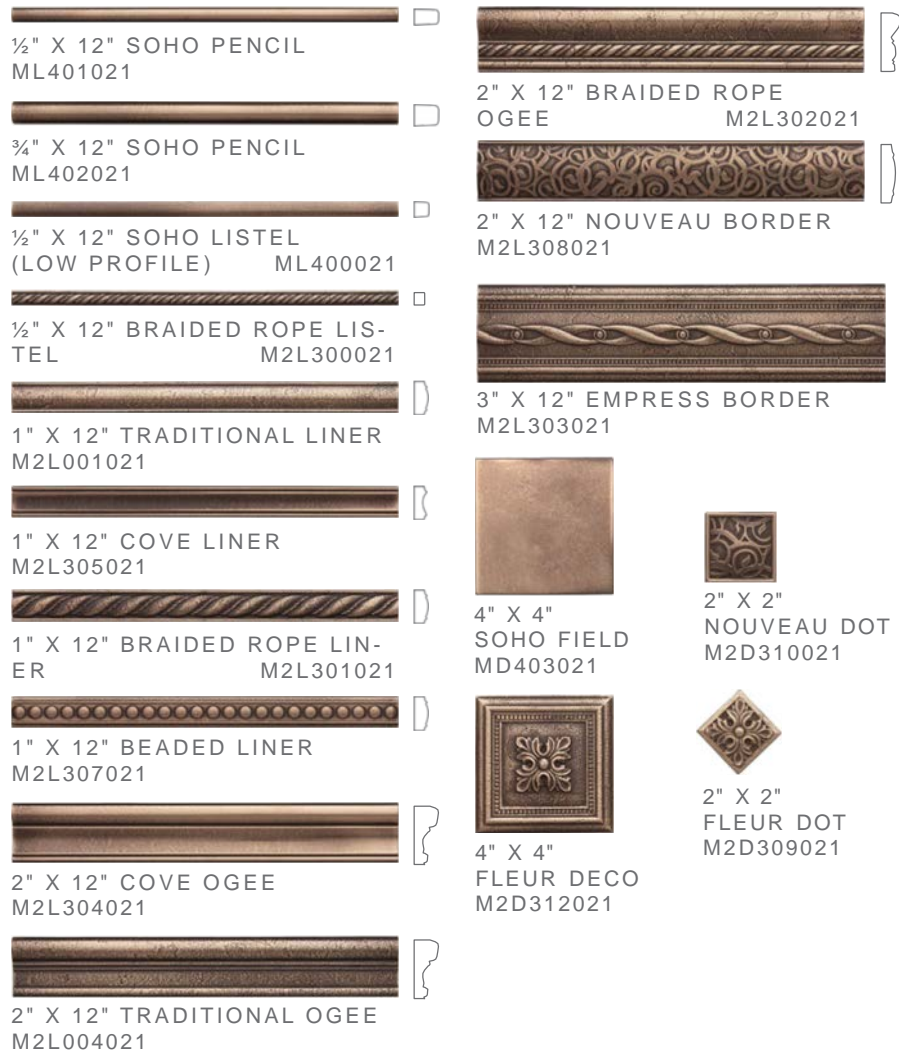

CAST METAL COLLECTION

TILE & TRIM

CAST METAL COLLECTION

TILE & TRIM | CAST METAL

WROUGHT IRON

BRUSHED NICKEL

CAST METAL COLLECTION

TILE & TRIM | CAST METAL

ANTIQUÉ BRONZE

DARK OIL RUBBED BRONZE