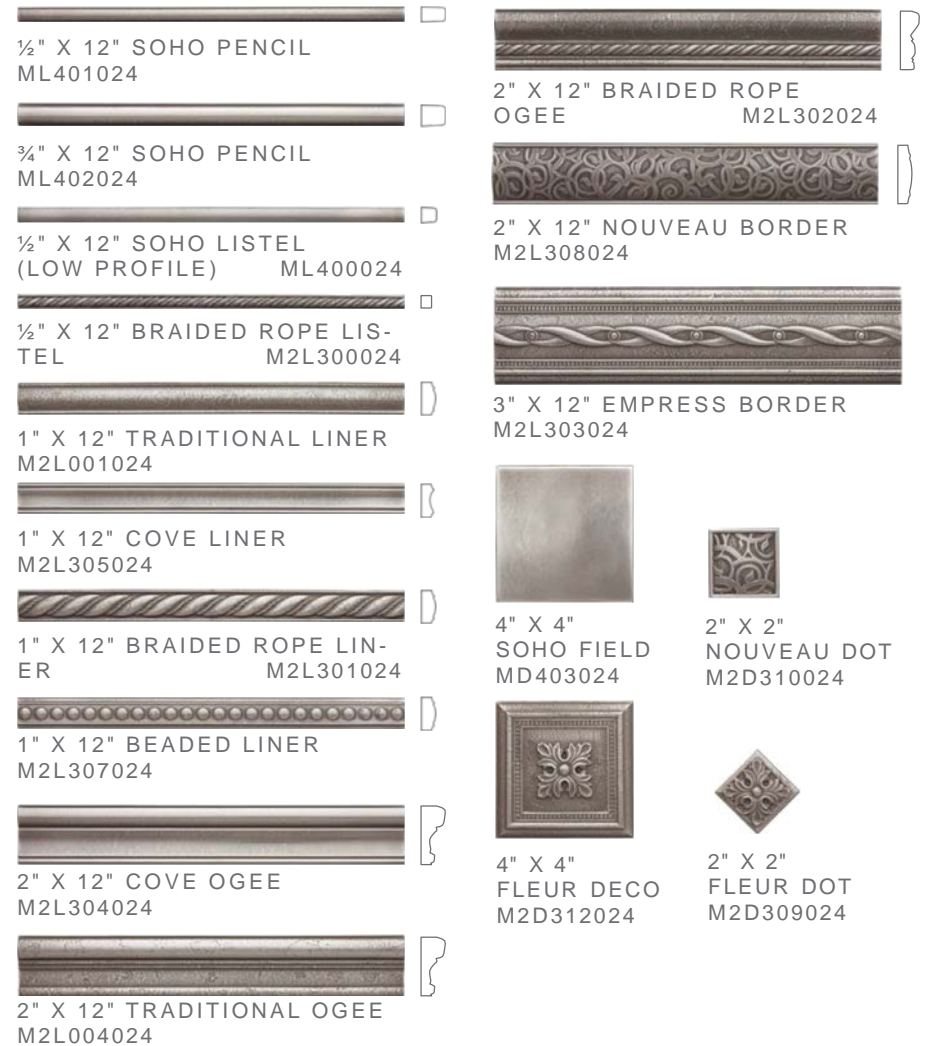

CAST METAL COLLECTION

TILE & TRIM

CAST METAL COLLECTION

TILE & TRIM | CAST METAL

WROUGHT IRON

BRUSHED NICKEL

CAST METAL COLLECTION

TILE & TRIM | CAST METAL

ANTIQUÉ BRONZE

DARK OIL RUBBED BRONZE