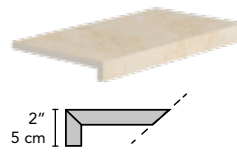

S8RO01LS
Roma2
HRO201 Almond
L-Shaped Coping
13"x24" . 33x60 cm