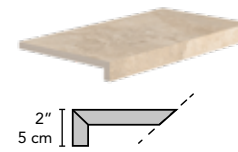

S8RO09LS
Roma2
HRO209 Nut
L-Shaped Coping
13"x24" . 33x60 cm

Stone Effect