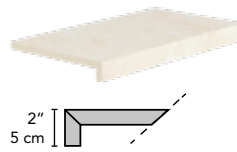

S8RO10LS
Roma2
HRO210 White
L-Shaped Coping
13"x24" . 33x60 cm