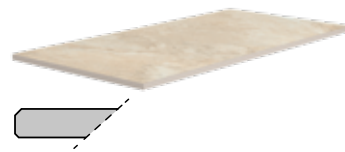

SCRO01MC
Roma2
HRO201 Almond
Pool Coping with modern edge
24"x48" . 60x120 cm