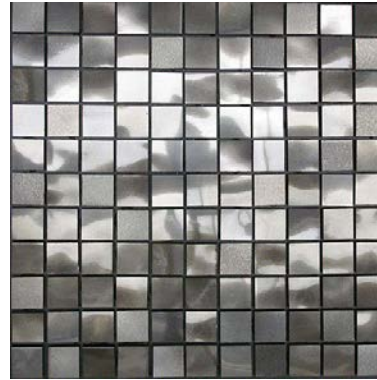

A photograph of a shower stall. The walls are covered in large, dark brown rectangular tiles. A decorative border of small, multi-colored mosaic tiles runs horizontally across the middle of the wall. A large, round, brass showerhead is mounted at the top, with water spraying downwards. In the bottom right corner, a brass faucet and shower handle are visible, with a bar of orange soap on the handle. The lighting is warm and focused on the showerhead.

MOSAICS

CAST METAL

MOSAICS

CAST METAL

STARLIGHT | CAST METAL

11.75" X 11.75"
BRUSHED NICKEL
MOSA100-003

11.75" X 11.75"
ANTIQUE BRONZE
MOSA100-002

11.75" X 11.75"
WROUGHT IRON
MOSA100-001

TWILL | CAST METAL

10.68" X 10.68"
BRUSHED NICKEL BLEND
MOSA200-005

10.68" X 10.68"
ANTIQUE BRONZE BLEND
MOSA200-006

10.68" X 10.68"
DARK OIL RUBBED BRONZE BLEND
MOSA200-004

MOSAICS

CAST METAL

VISTA | CAST METAL

11.75" X 10.62"
BRUSHED NICKEL BLEND
MOSA300-008

11.75" X 10.62"
ANTIQUE BRONZE BLEND
MOSA300-009

11.75" X 10.62"
DARK OIL RUBBED BRONZE BLEND
MOSA300-007