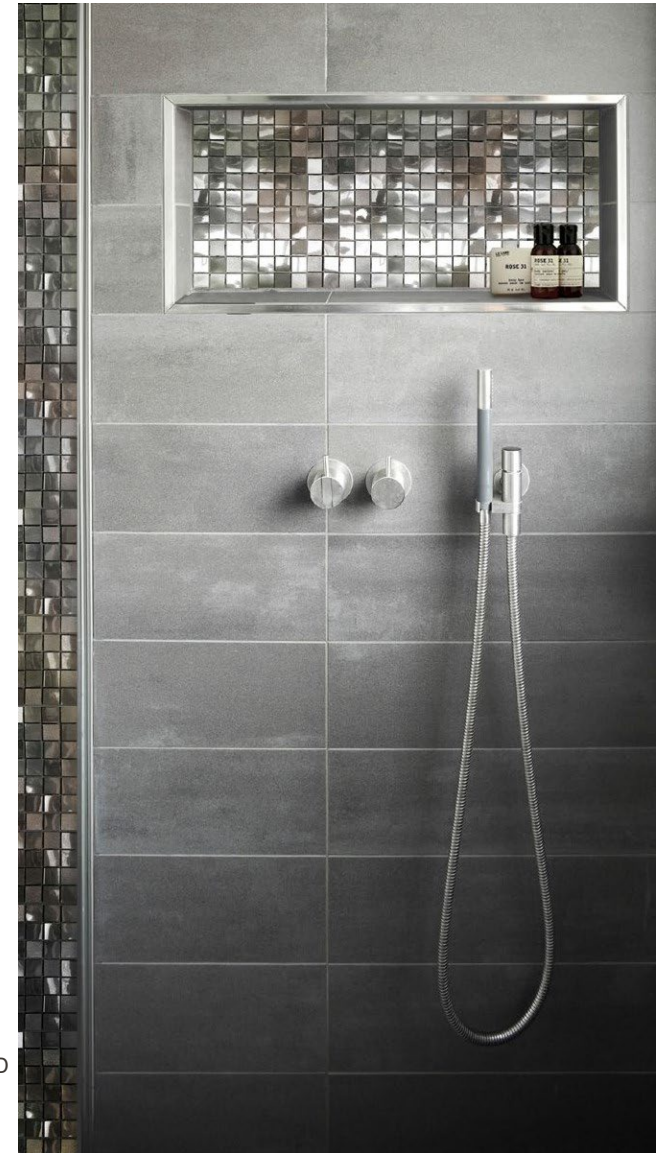

A photograph of a shower stall. The walls are covered in large, dark brown rectangular tiles. A decorative border of small, multi-colored mosaic tiles runs horizontally across the middle of the wall. A large, round, brass showerhead is mounted at the top, with water spraying downwards. In the bottom right corner, a brass faucet and shower handle are visible, with a bar of orange soap on the handle. The lighting is warm and focused on the showerhead.

TWILL | CAST METAL

10.68" X 10.68"
BRUSHED NICKEL BLEND
MOSA200-005

10.68" X 10.68"
ANTIQUE BRONZE BLEND
MOSA200-006

10.68" X 10.68"
DARK OIL RUBBED BRONZE BLEND
MOSA200-004

MOSAICS

CAST METAL

VISTA | CAST METAL

11.75" X 10.62"
BRUSHED NICKEL BLEND
MOSA300-008

11.75" X 10.62"
ANTIQUE BRONZE BLEND
MOSA300-009

11.75" X 10.62"
DARK OIL RUBBED BRONZE BLEND
MOSA300-007