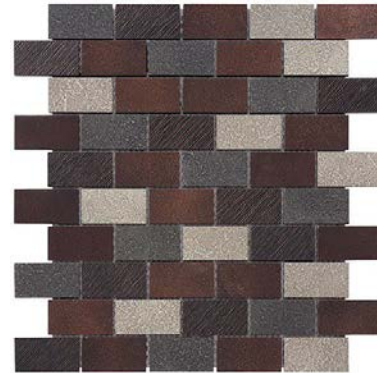

A photograph of a shower stall. The walls are covered in large, dark brown rectangular tiles. A decorative border of small, multi-colored mosaic tiles runs horizontally across the middle of the wall. A large, round, brass showerhead is mounted at the top, with water spraying downwards. In the bottom right corner, a brass faucet and shower handle are visible, with a bar of orange soap on the handle. The lighting is warm and focused on the showerhead.

MOSAICS

CAST METAL

MOSAICS

CAST METAL

STARLIGHT | CAST METAL

11.75" X 11.75"
BRUSHED NICKEL
MOSA100-003

11.75" X 11.75"
ANTIQUE BRONZE
MOSA100-002

11.75" X 11.75"
WROUGHT IRON
MOSA100-001

TWILL | CAST METAL

10.68" X 10.68"
BRUSHED NICKEL BLEND
MOSA200-005

10.68" X 10.68"
ANTIQUE BRONZE BLEND
MOSA200-006

10.68" X 10.68"
DARK OIL RUBBED BRONZE BLEND
MOSA200-004

MOSAICS

CAST METAL

VISTA | CAST METAL

11.75" X 10.62"
BRUSHED NICKEL BLEND
MOSA300-008

11.75" X 10.62"
ANTIQUE BRONZE BLEND
MOSA300-009

11.75" X 10.62"
DARK OIL RUBBED BRONZE BLEND
MOSA300-007