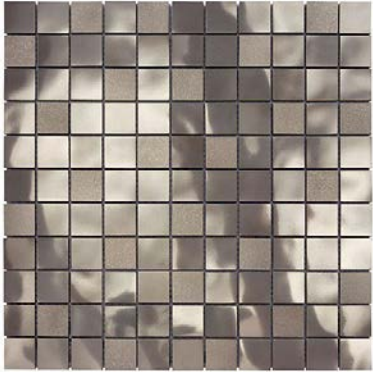

A photograph of a shower stall. The walls are covered in large, dark brown rectangular tiles. A decorative border of small, multi-colored mosaic tiles runs horizontally across the middle of the wall. A large, round, brass showerhead is mounted at the top, with water spraying downwards. In the bottom right corner, a brass faucet and shower handle are visible, with a bar of orange soap on the handle. The lighting is warm and focused on the showerhead.

MOSAICS

CAST METAL

MOSAICS

CAST METAL

STARLIGHT | CAST METAL

11.75" X 11.75"
BRUSHED NICKEL
MOSA100-003

11.75" X 11.75"
ANTIQUE BRONZE
MOSA100-002

11.75" X 11.75"
WROUGHT IRON
MOSA100-001

TWILL | CAST METAL

10.68" X 10.68"
BRUSHED NICKEL BLEND
MOSA200-005

10.68" X 10.68"
ANTIQUE BRONZE BLEND
MOSA200-006

10.68" X 10.68"
DARK OIL RUBBED BRONZE BLEND
MOSA200-004

MOSAICS

CAST METAL

VISTA | CAST METAL

11.75" X 10.62"
BRUSHED NICKEL BLEND
MOSA300-008

11.75" X 10.62"
ANTIQUE BRONZE BLEND
MOSA300-009

11.75" X 10.62"
DARK OIL RUBBED BRONZE BLEND
MOSA300-007