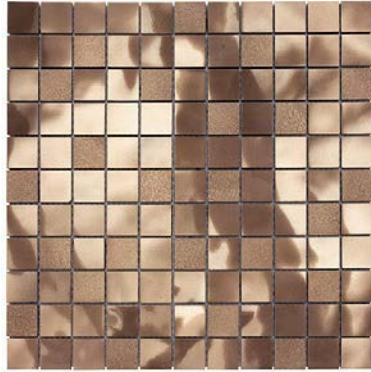

A photograph of a shower stall. The walls are covered in large, dark brown rectangular tiles. A decorative border of small, multi-colored mosaic tiles runs horizontally across the middle of the wall. A large, round, brass showerhead is mounted at the top, with water spraying downwards. In the bottom right corner, a brass faucet and shower handle are visible, with a bar of orange soap on the handle. The lighting is warm and focused on the showerhead.

MOSAICS

CAST METAL

MOSAICS

CAST METAL

STARLIGHT | CAST METAL

11.75" X 11.75"
BRUSHED NICKEL
MOSA100-003

11.75" X 11.75"
ANTIQUE BRONZE
MOSA100-002

11.75" X 11.75"
WROUGHT IRON
MOSA100-001

TWILL | CAST METAL

10.68" X 10.68"
BRUSHED NICKEL BLEND
MOSA200-005

10.68" X 10.68"
ANTIQUE BRONZE BLEND
MOSA200-006

10.68" X 10.68"
DARK OIL RUBBED BRONZE BLEND
MOSA200-004

MOSAICS

CAST METAL

VISTA | CAST METAL

11.75" X 10.62"
BRUSHED NICKEL BLEND
MOSA300-008

11.75" X 10.62"
ANTIQUE BRONZE BLEND
MOSA300-009

11.75" X 10.62"
DARK OIL RUBBED BRONZE BLEND
MOSA300-007