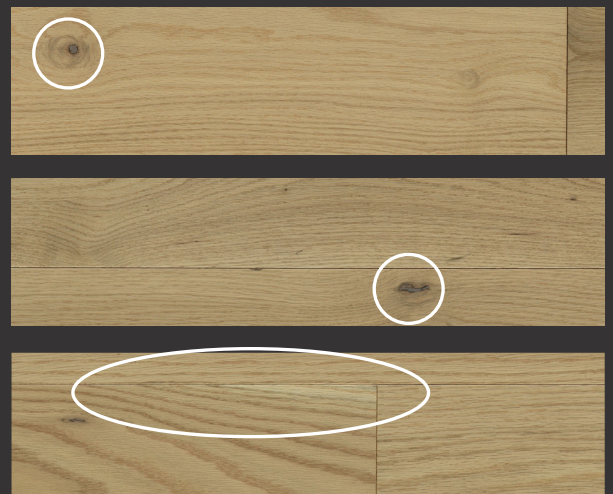

The grade is a way to classify wood planks according to natural color variation and the presence of knots, mineral streaks, and other character marks. *Image is for grade reference only, not color.

CLEANPLUS grade colors in Serenity include:

The grade is a way to classify wood planks according to natural color variation and the presence of knots, mineral streaks, and other character marks. *Image is for grade reference only, not color.