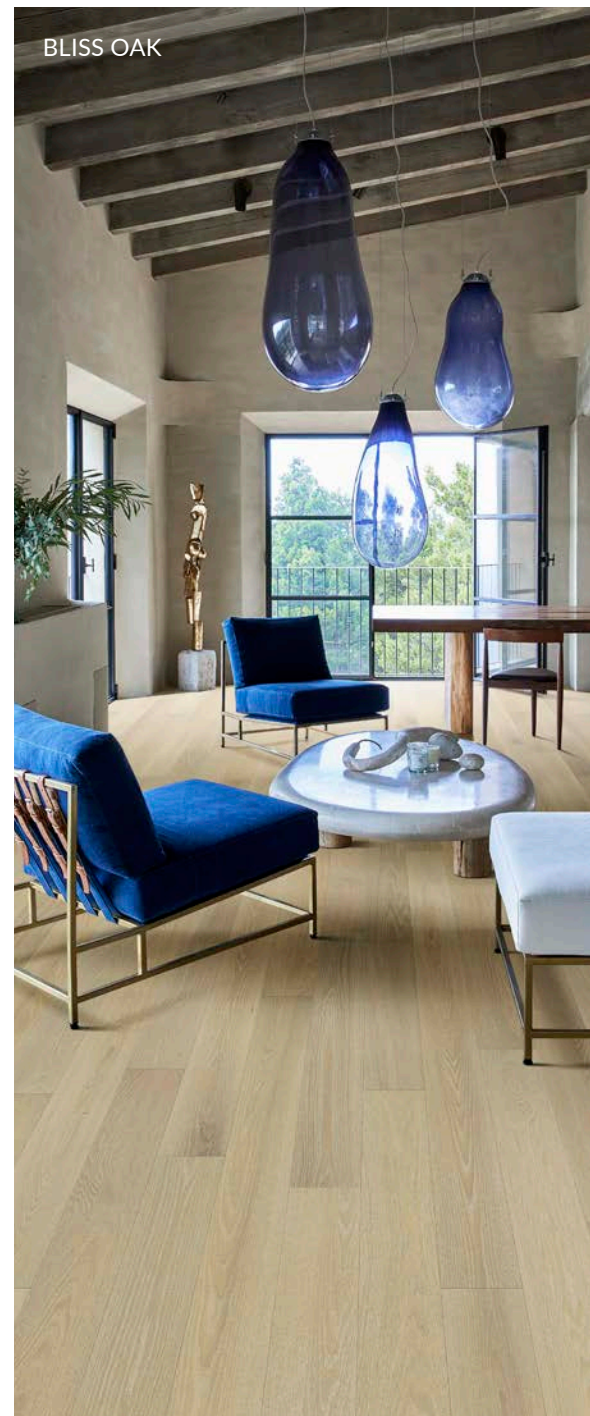

Features

Dimensions:	7.5" x 7'2" RL
Thickness:	5/8" Engineered TrueCore Centerply 4mm Sawn Cut Face
Finish:	TrueMark® Glaze Tek
Edge Detail:	Micro Bevel
Surface Texture:	Wire Brushed OR Smooth
Certified:	EPA - TSCA Title VI Compliant 3rd Party Certified - Responsibly Harvested
TrueCore:	Third Party Certified FSC® veneer
Warranty:	Limited Lifetime residential finish Limited Lifetime residential structural 5 year commercial finish 10 year commercial structural
Maintenance:	Clean with TrueClean Floor Cleaner. For full care and maintenance instructions visit HallmarkFloors.com/Floor-Care-Maintenance

Benefits

Finish:	12 coats of Aluminum Oxide hand glazed satin finish Guaranteed quality and durability - long lasting finish
4mm Wear Layer:	Ultra thick wear layer provides lasting durability Easier to repair or touch up if an accident occurs
Structure:	75% Greater dimensional stability than 3/4" solid Healthy indoor air quality - Third party certified TrueCore centerply for maximum stability

Trim Options

Stair Nose
T-molding
Threshold
Reducer

Installation

Nail Down

Glue Down

Float

Over Radiant Heat

Installs over: concrete, wood, vinyl floors and radiant heat systems. Above, on or below grade.

BLISS OAK