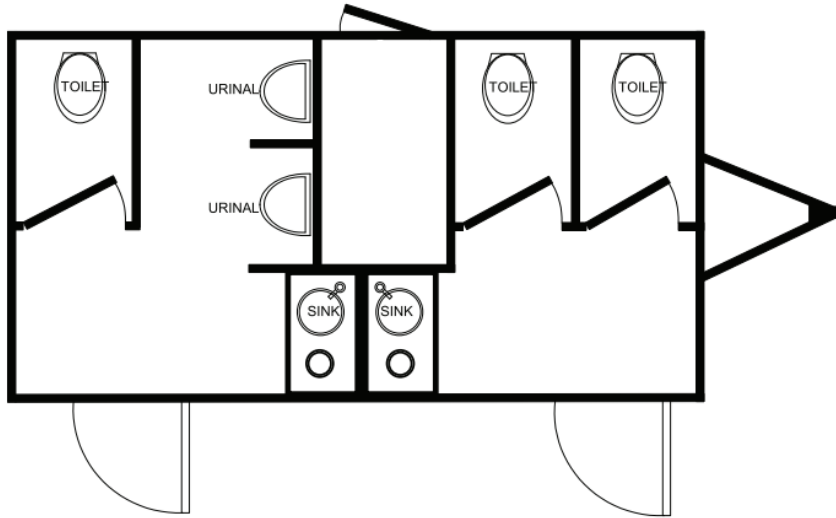

15' Luca Luxury Lounge

The 15' Luca Luxury Lounge is the key for your smaller outdoor special events. It can handle 300 people for a 4-hour event

Women Restroom

- Two Private Stalls
- Mirrored Vanity Sink
- Hot Water
- Full Size Porcelain Lavatory
- Paper Towels, Soap, Trash Can
- Heating & A/C

Mens Restroom

- One Private Stall
- Two Urinals
- Mirrored Vanity Sink
- Hot Water
- Full Size Porcelain Lavatory
- Paper Towels, Soap, Trash Can
- Heating & A/C