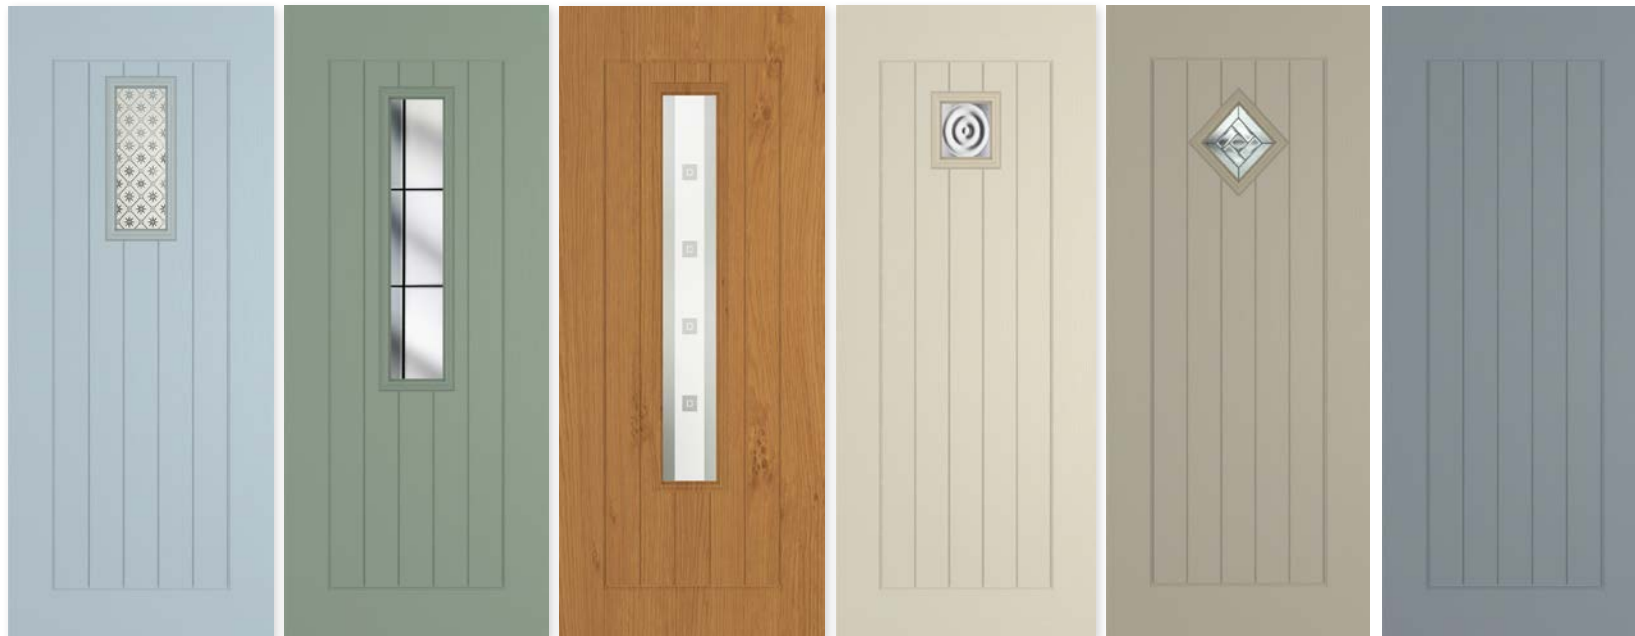

Unlimited Choice

With so many options to choose from as standard, we are always adding to our portfolio to provide the widest and vast choice of options to suit every possible taste and requirement.

Our **NEW** Border door range is no exception. Looking great in both traditional and more contemporary properties the Border door can effortlessly blend in to the background, or it can be made a real feature of any property.

The door has machined in grooves to the surface which adds subtle interest without overpowering the beauty of whichever door skin you choose.

Carlisle
Colour - Duck Egg Blue

Derry
Colour - Chartwell Green

Hexham
Colour - Irish Oak

Monmouth
Colour - Cream

Kelso
Colour - Pebble Grey

Chepstow
Colour - French Grey

Ultimate Glass Surrounds are available on Derry, Hexham, Monmouth, and Kelso.