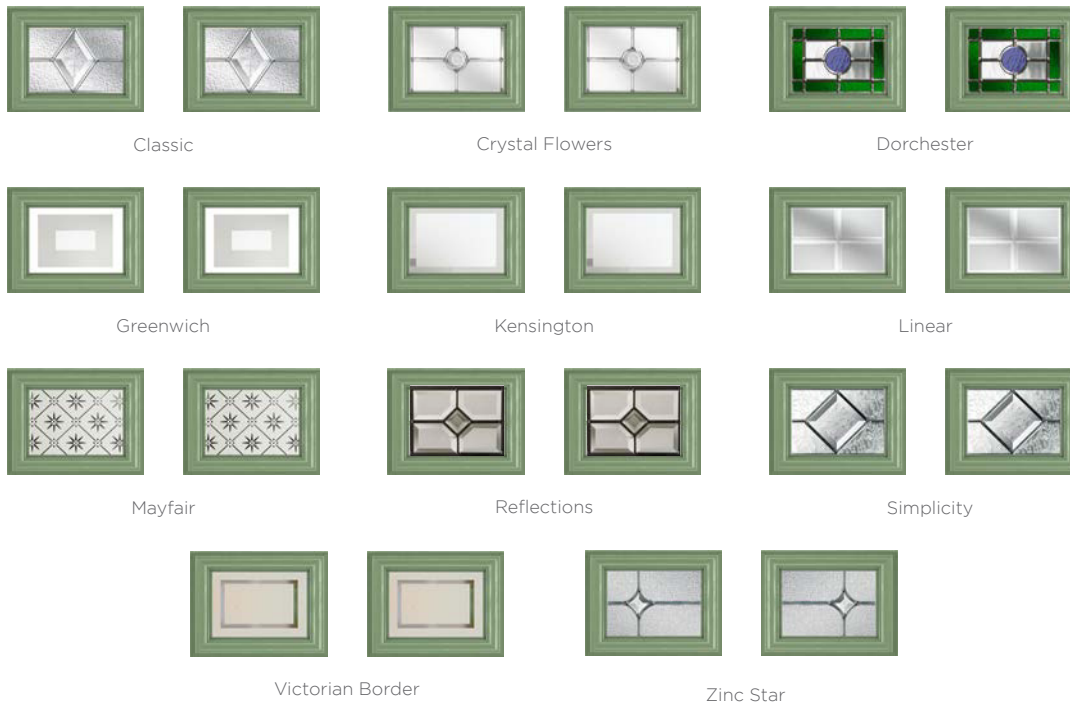

Traditional *Edge*

The Highbury is a truly traditional design with an edge, incorporating clean, crisp glazing angles for a classic style.

Highbury
Colour - Blue
Glass - Mayfair

3 Decorative Glass Options

Classic

Mayfair

Zinc Star

Majestic Masterpiece

The Middleton door complements authentic Edwardian and Georgian architecture with the option to include glazing in the top panels.

11 Decorative Glass Options