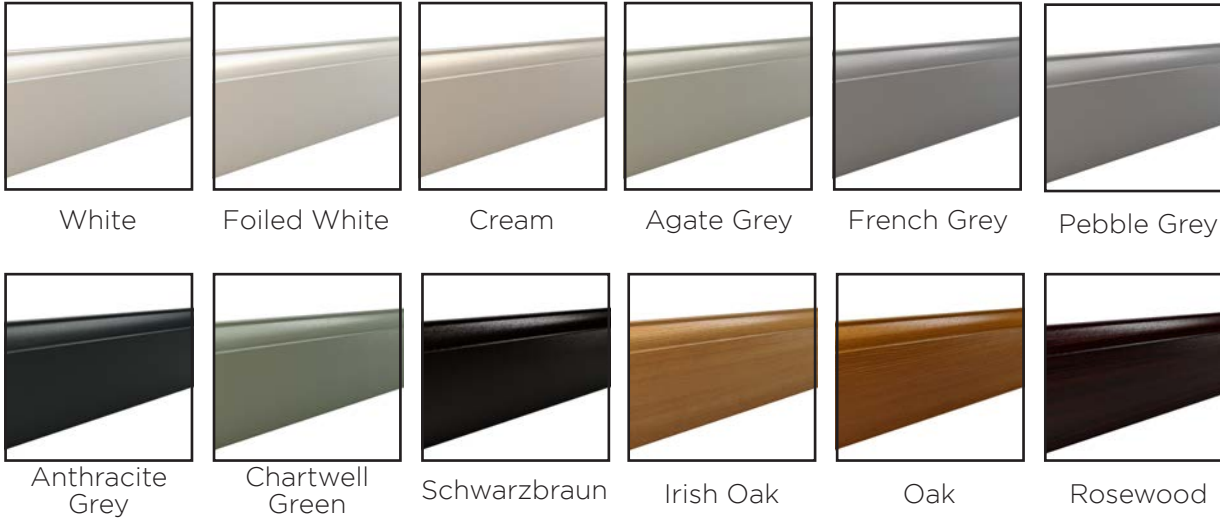

Available on all of our following ranges:
Whitmore, Aston, Abercorn, Bedford, Brampton, Cornwall, Derry, Hamilton, Hexham, Kelso, Monmouth, Montrose, Mowbray, Sussex, Sutherland, Richmond, Rutland, Wellington, and Westminster.

Complementary Backing Glass

With thirteen different patterns to choose from, there is always a style to suit.

Door Colours

18 stunning colours available, in any combination inside and out, there is an option for everyone.

Frame Colours

Outer Frame Options

InvisiEdge Colours

Our technically advanced InvisiEdge system gives a seamless colour edge to the door faces maintaining perfect aesthetics whilst ensuring up to 100% moisture resistance.

White InvisiEdge comes as standard. We utilise brown or caramel to compliment Rosewood, Oak and Irish Oak. Grey InvisiEdge compliments Anthracite Grey, Schwarzbraun and Black doors.

Thresholds

Our six threshold choices include standard uPVC or two aluminium options.