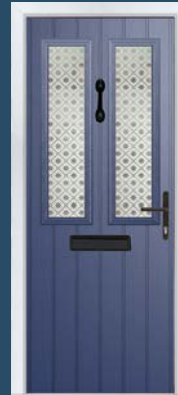

WELLINGTON