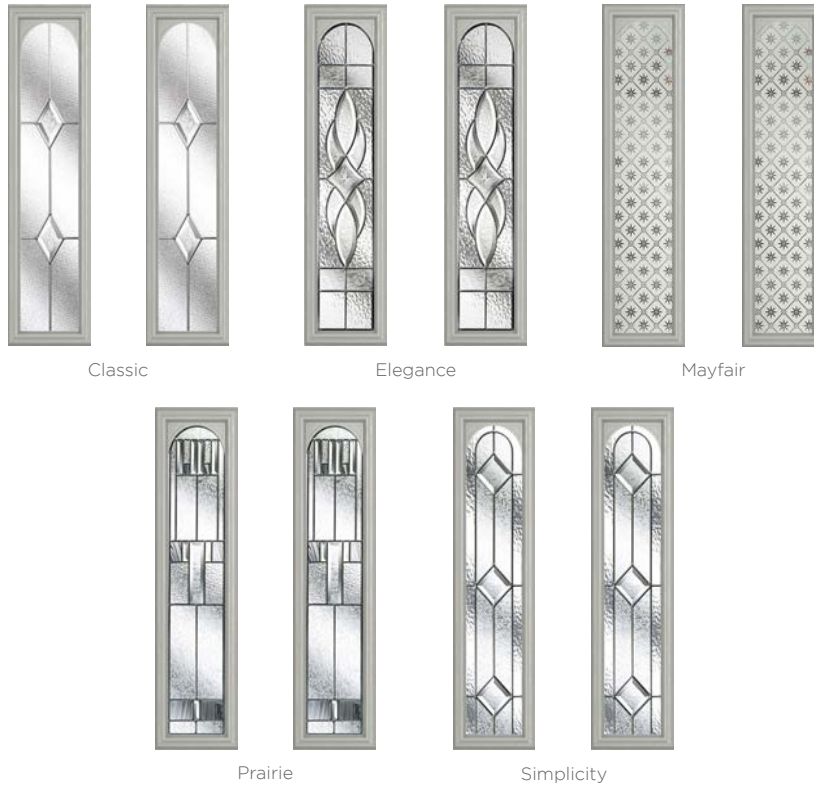

An Elegant Twist

Similar to the Whitmore but with an elegant twist, the Elmhurst offers a softer look with curved arch glazing.

5 Decorative Glass Options

Elmhurst
Colour - Agate Grey
Glass - Elegance