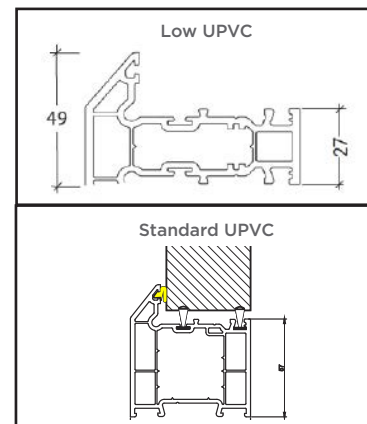

Thresholds

Our six threshold choices include standard uPVC or two aluminium options.