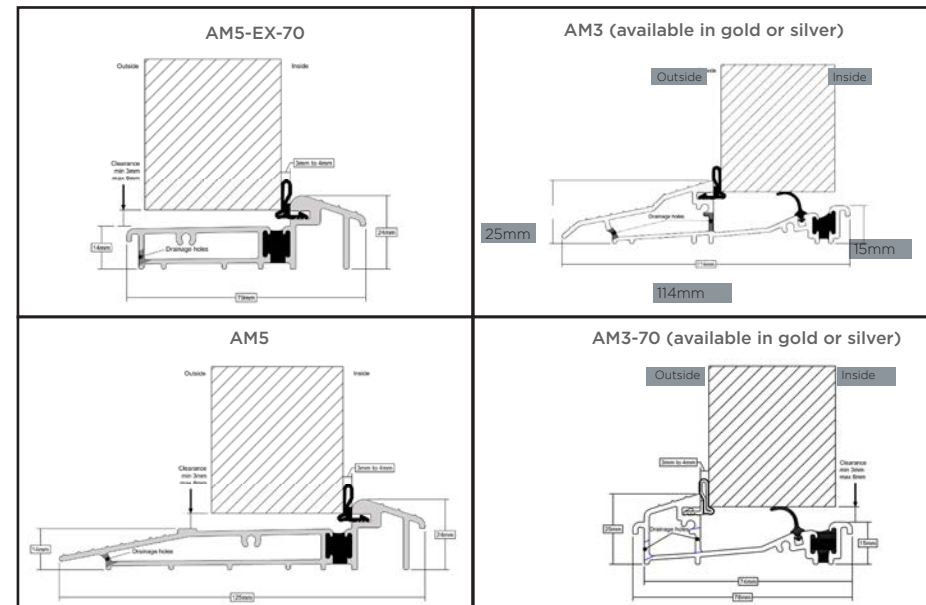

Thresholds

Our six threshold choices include standard uPVC or two aluminium options.