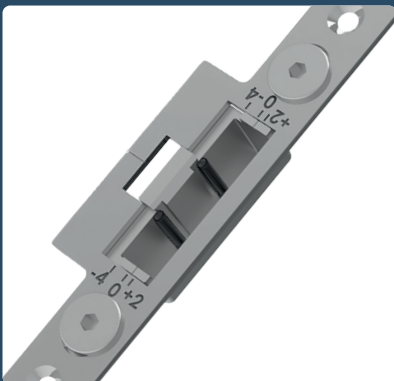

INTRODUCING:

AUTOFIRE

BY AVANTIS

A next-generation multi-point door lock from Avantis, that sets the new standard for domestic door security.

Developed with high quality, modern materials, Autofire delivers superior performance, enhanced security, complete compression and Smart security technology built in.

- Works seamlessly with Kubu Smart Security technology.
- Independant latches fire automatically when the door is closed, so there's no need to lift the handle before locking.
- Self-lubricating polymer on the latch face and in the keeps reduces operating forces, making it easier to use & longer lasting.
- Industry leading compression adjustment means you not only keep the bad guys out but keep the elements out too.
- Convenient in-built hold back latch, means you can close the door to, without locking yourself out!

Secured by Design

Official Police Security Initiative