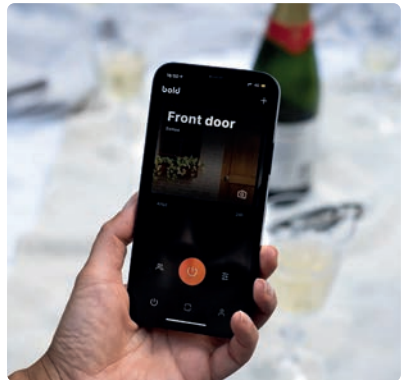

Smart Technology As Standard

Kubu is an **Intelligent Alerting System** that monitors the security status of your door in real time - sending a notification to your Smart device if there is anything to worry about.

Kubu integrates easily with other smart-home devices like speakers, heating, and lighting - making your entire home **smarter and more secure.**

If that's not enough, Kubu also **ensures peace of mind** by notifying you if you've forgotten to lock your door when you leave, can send scheduled alerts - like at bedtime - about your door's status, and even allows you to share updates with loved ones.

And best of all, Kubu is included for FREE with every door purchased from Comp Door.

Find out more at: getkubu.com/compdoor

Secure Connected Device (SCD)

Unlock a keyless life, with Bold Smart Cylinders.

Every Comp Door can be upgraded to include a Bold Smart Cylinder; a modern, ultra-secure, keyless entry solution designed for ultimate convenience.

The Bold Smart Cylinder is a sleek, **keyless entry solution** that blends cutting-edge technology with ease-of-use.