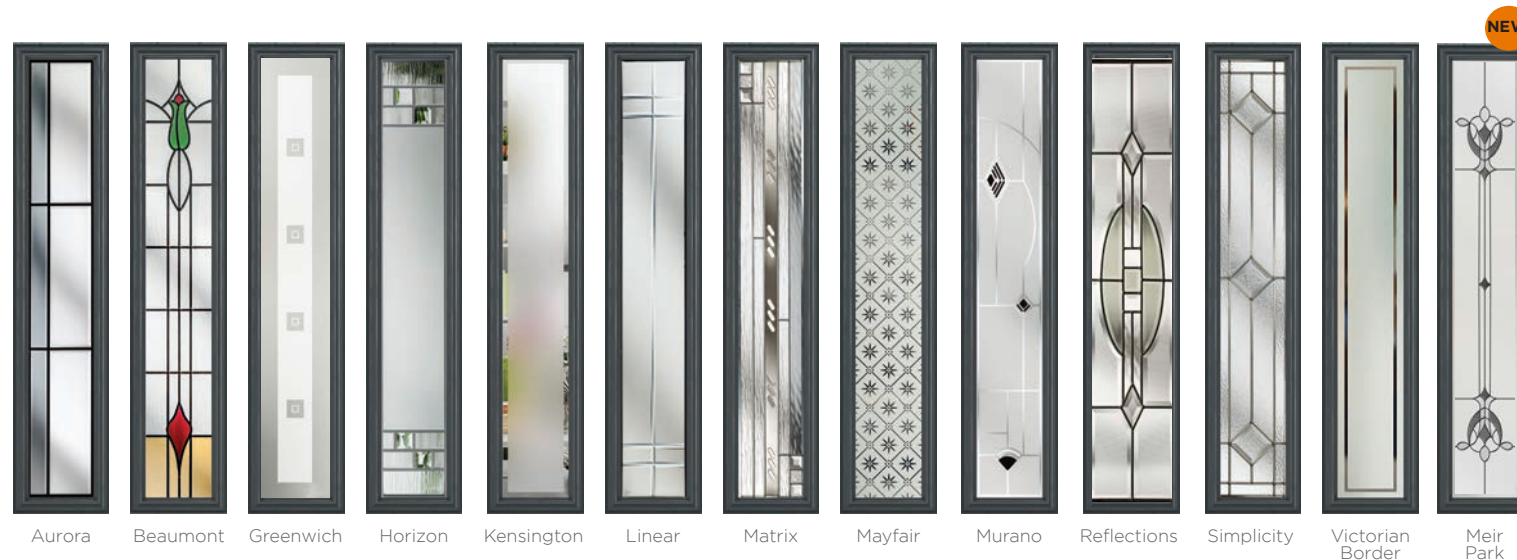

Available with Ultimate Glass Surround.

Magnificent Duos

The Wellington utilises two glazing panels for double visual impact. Combined with a large range of decorative glass options, the Wellington can be adapted to suit almost every style.

17 Decorative Glass Options

Beaumont Classic Diamond Cut Dorchester Elegance Kensington Linear Mayfair Meir Park
 Modena Murano New Orleans Prairie Reflections Simplicity Victorian Border Zinc Star

Wellington
 Colour - Blue
 Glass - Mayfair

This door is available with or without grooves

Available with Ultimate Glass Surround.

Great Lengths

We've gone to great lengths to offer this contemporary style door featuring full length glazing which works well when paired with both art deco and modern styles.

13 Decorative Glass Options

Bedford
Colour - Anthracite Grey
Glass - Victorian Border

Available with Ultimate Glass Surround.

Uncompromising Strengths

This solid panel collection exudes all the strength and character of the entire Comp Door range of styles.