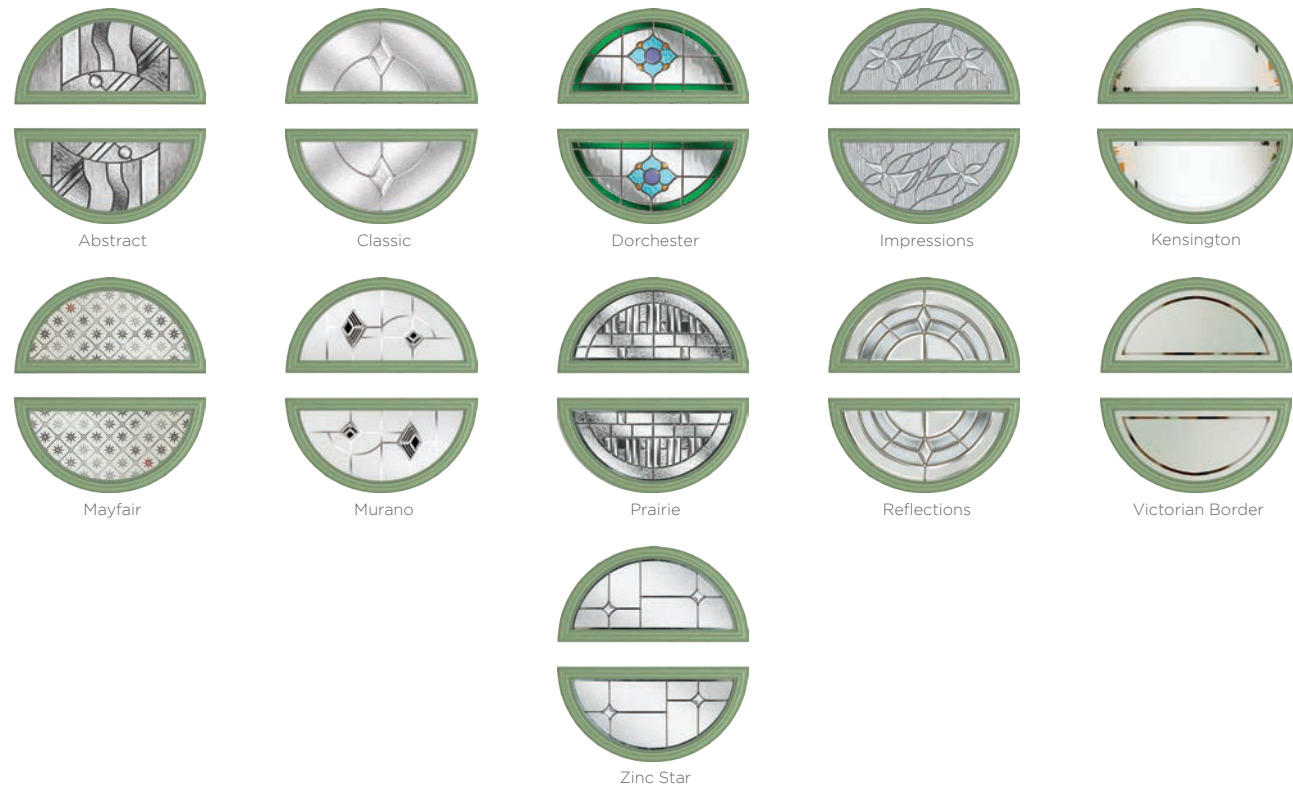

The All Rounder

The Kent door really is unique with its glazing design almost going full circle. This style looks equally good with one of the comprehensive glass designs as it does with simple satin glass.

11 Decorative Glass Options

This door is available with or without grooves