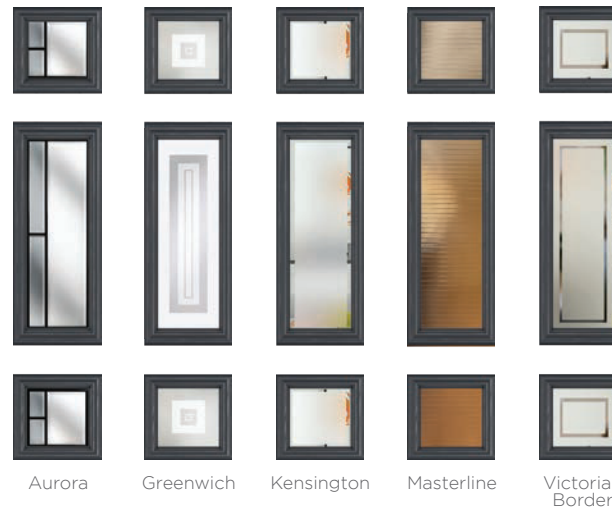

7 Decorative Glass Options

Aurora

Bullseye

Greenwich

Masterline

Kensington

Sticks

Victorian Border

Available with Ultimate Glass Surround.

Sussex
Colour - Agate Grey
Glass - Aurora

This door is available with or without grooves

Strength in Style

Our York door pairs perfectly with classic or modern door furniture, such as traditional or bar handles.

5 Decorative Glass Options

Aurora Greenwich Kensington Masterline Victorian Border

York
Colour - Slate Grey
Glass - Kensington

This door is available with or without grooves

Full Length Glamour

It doesn't get any more contemporary than the modern design of our Rutland door taking advantage of full-length glazing.