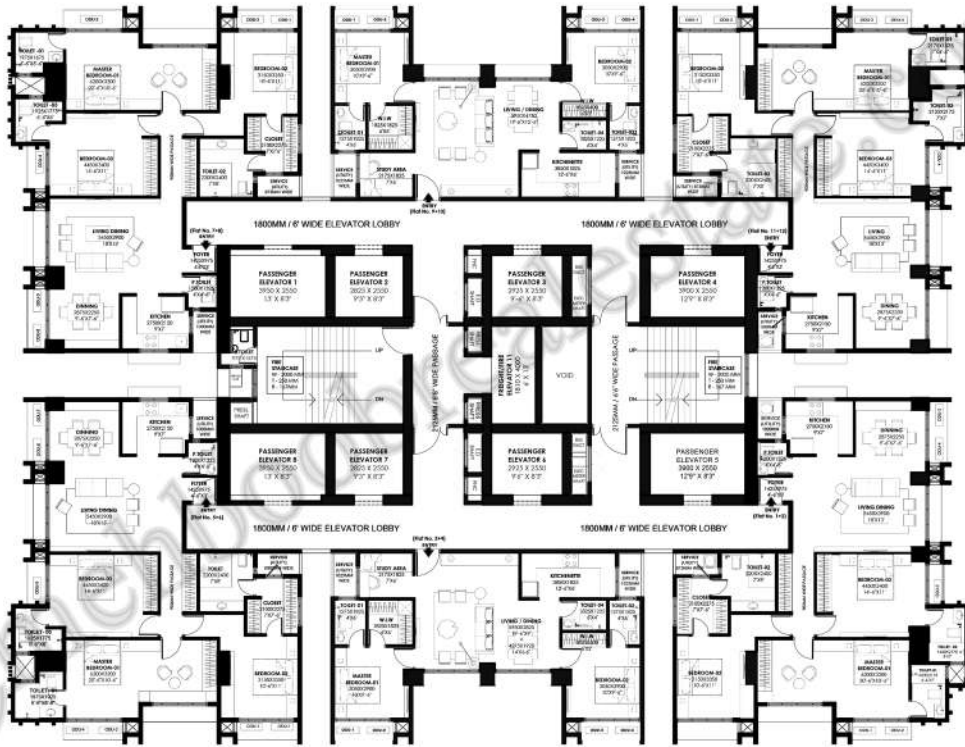

FLOOR PLAN 1ST TO 27TH FLOOR (JODI OPTION) (Except Refuge Floor 1st, 8th, 15th, 22nd)

3 BHK UNIT PLAN

PARTICULARS	UNIT NO. 7	UNIT NO. 8	TOTAL
RERA CARPET AREA (SQ.FT)	560	580	1140

2.5 BHK UNIT PLAN

PARTICULARS	UNIT NO. 9	UNIT NO. 10	TOTAL
RERA CARPET AREA (SQ.FT)	365	365	730

3 BHK UNIT PLAN

PARTICULARS	UNIT NO. 11	UNIT NO. 12	TOTAL
RERA CARPET AREA (SQ.FT)	560	580	1140

3 BHK UNIT PLAN

PARTICULARS	UNIT NO. 5	UNIT NO. 6	TOTAL
RERA CARPET AREA (SQ.FT)	580	560	1140

2.5 BHK UNIT PLAN