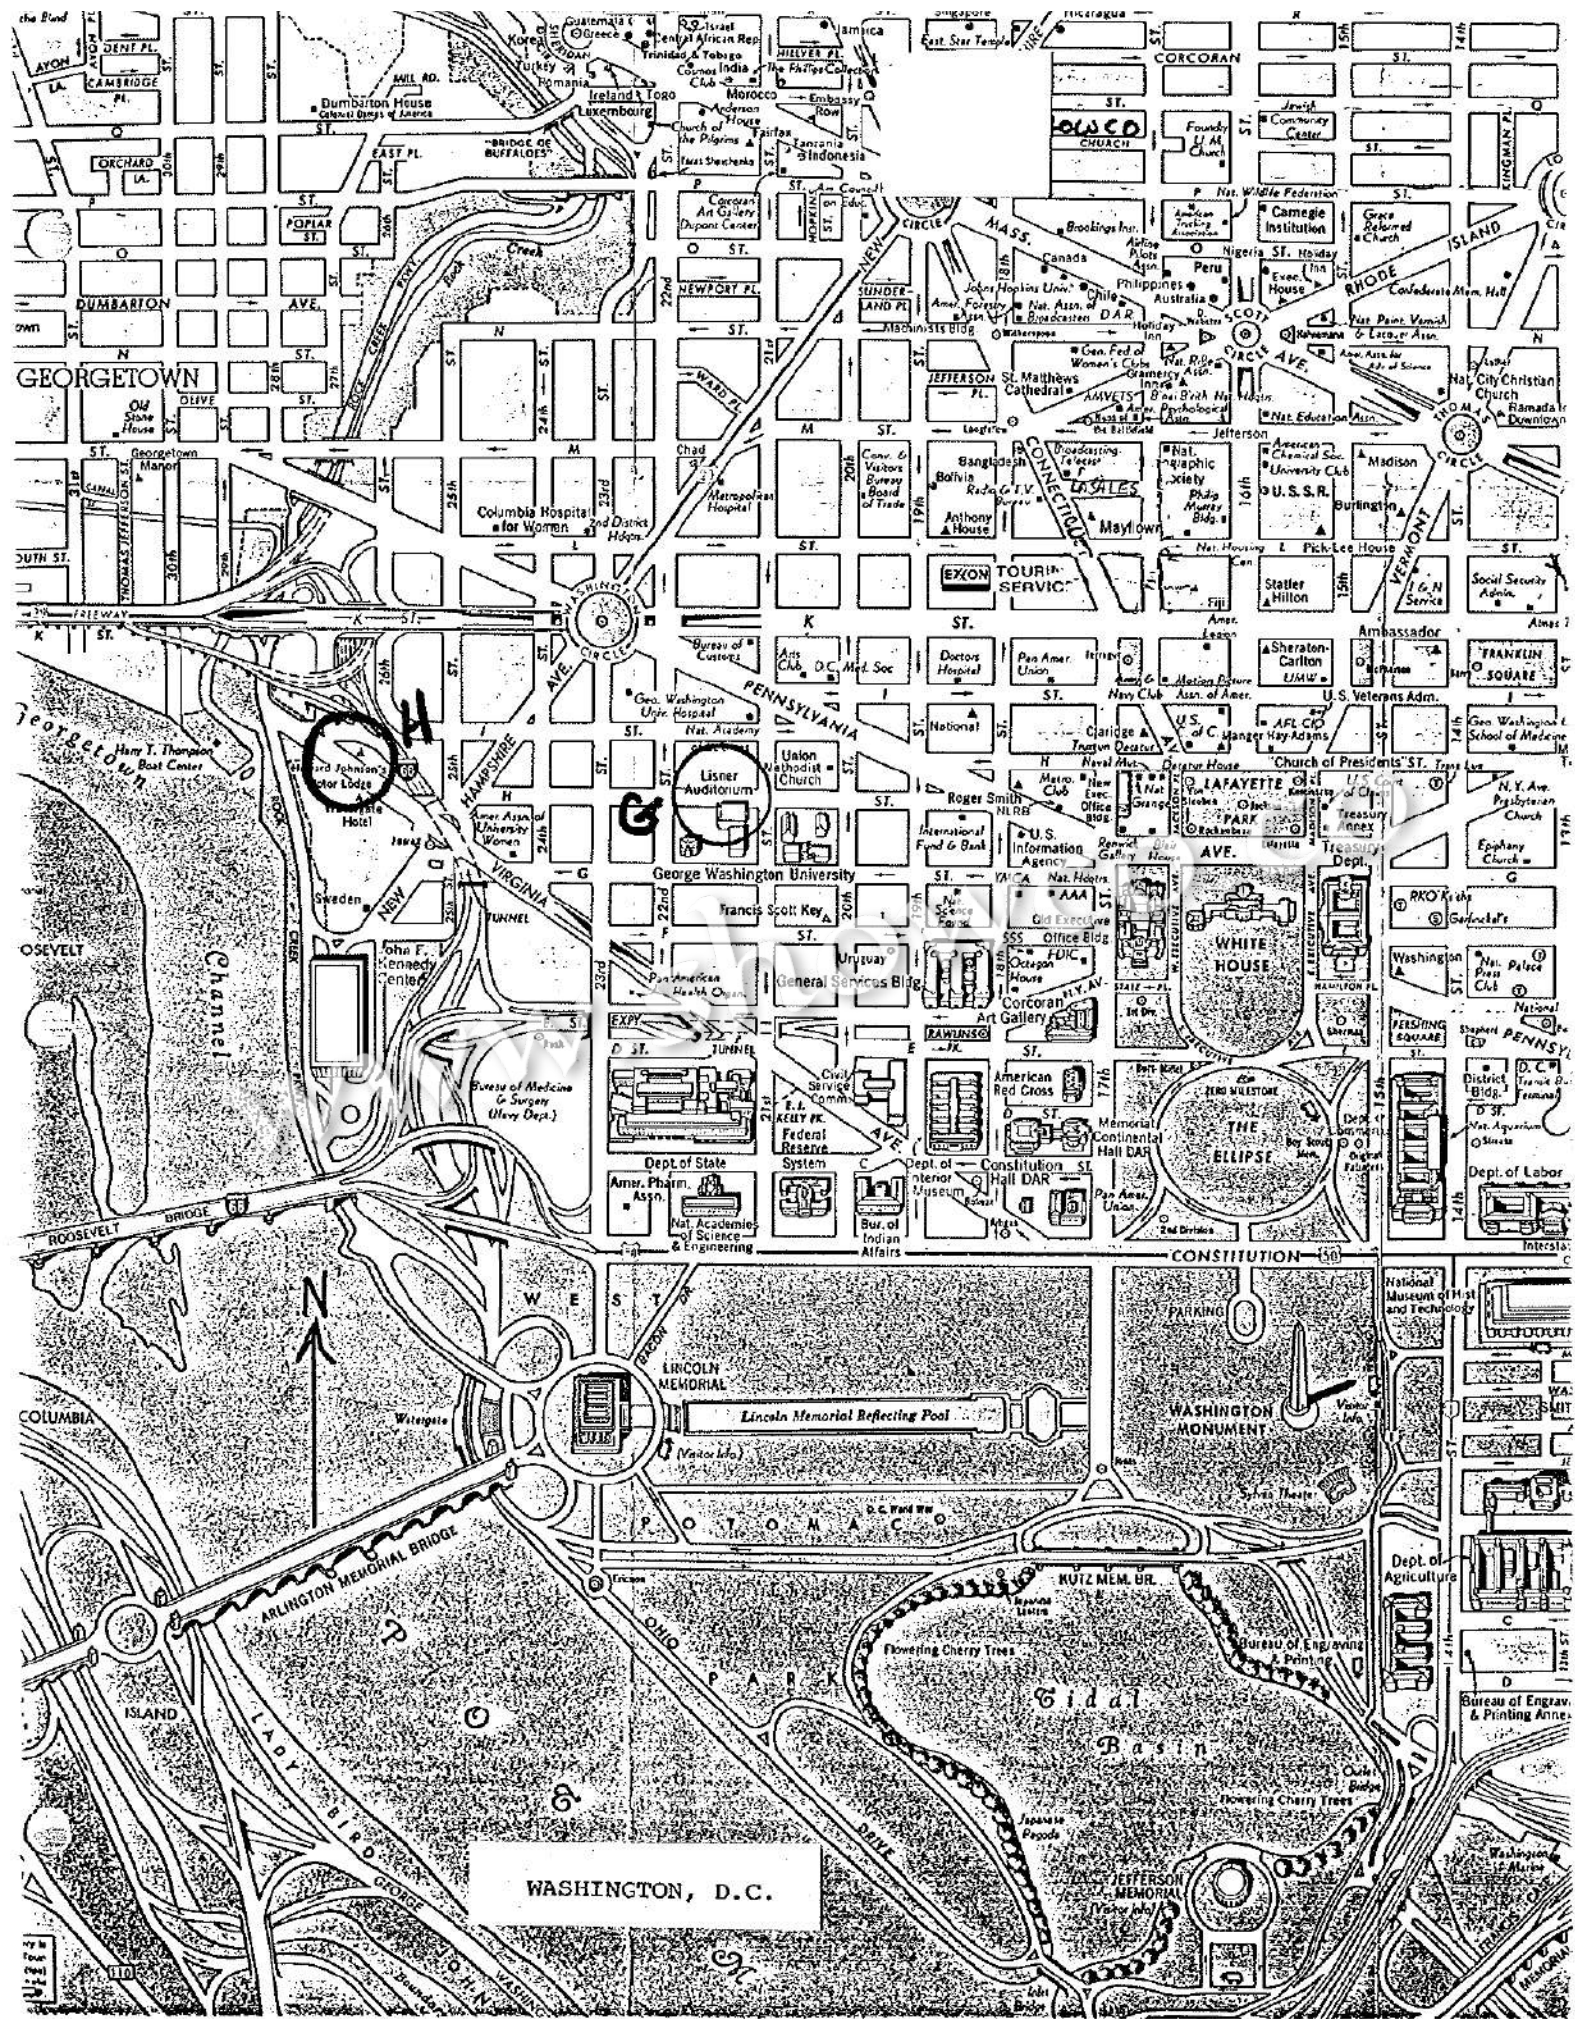

CITY	ST	DAY	DATE	HALL INFO	HOTEL INFO	PROMOTER INFO	STAGE CALL	EST. DAY/TIME ARRIVE	MILEAGE TO NEXT GIG	PROPOSED ROUTE	EST. OF:		EST. DEPART. DAY/TIME	OVER NIGHT DRIVE	TIME CHANGE
											DOWN TIME	DRIVE TIME			
Reading	PA	SUN	10/29	Astor Theater 734 Penn St. Zip: 19602 215/372-0525 Jim Jones & Bill Lawrence	River Edge Motel Rt. 183 - 19601 215/376-6711	Jim Jones 215/488-7021	STAGE 10AM SHOW 8PM	SU 5AM	112	I83	-	3	M 2AM	X	
		MON	10/30	TRAVELING											
Baltimore	MD	TUE	10/31	Lyric Theater 128 W. Mount Royal Ave. Zip: 21201 301/885-5086 Robert Pomory	To be advised	Darrell Brooks 715 "C" St. N.W. Washington, DC Zip: 20001 202/638-5525	STAGE 2PM SHOW 8PM	M 5AM	500	I95, I87 I90 7	2	10	W 2AM	X	
		WED	11/1	DAY OFF											
					Arrive hotel.										
Middlebury	VT	THU	11/2	Middlebury College Fieldhouse S. Main St. 802/388-7923	Middlebury Inn 17 No. Pleasant 05753 802/388-4961	John Hodder Student Activities 802/388-6972 802/388-7875	STAGE 10AM SHOW 8PM	TH	282	7-I90 I87	1	6	F 2AM	X	

PASSAIC, NEW JERSEY

No Map Available

www.showco.co

WASHINGTON, D.C.

www.showco.co

WASHINGTON, D.C.

READING, PENNSYLVANIA

No Map Available