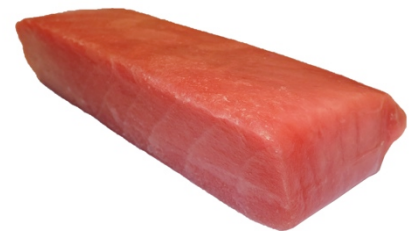

SASHIMI – AHI TUNA
PRODUCT OF TAIWAN