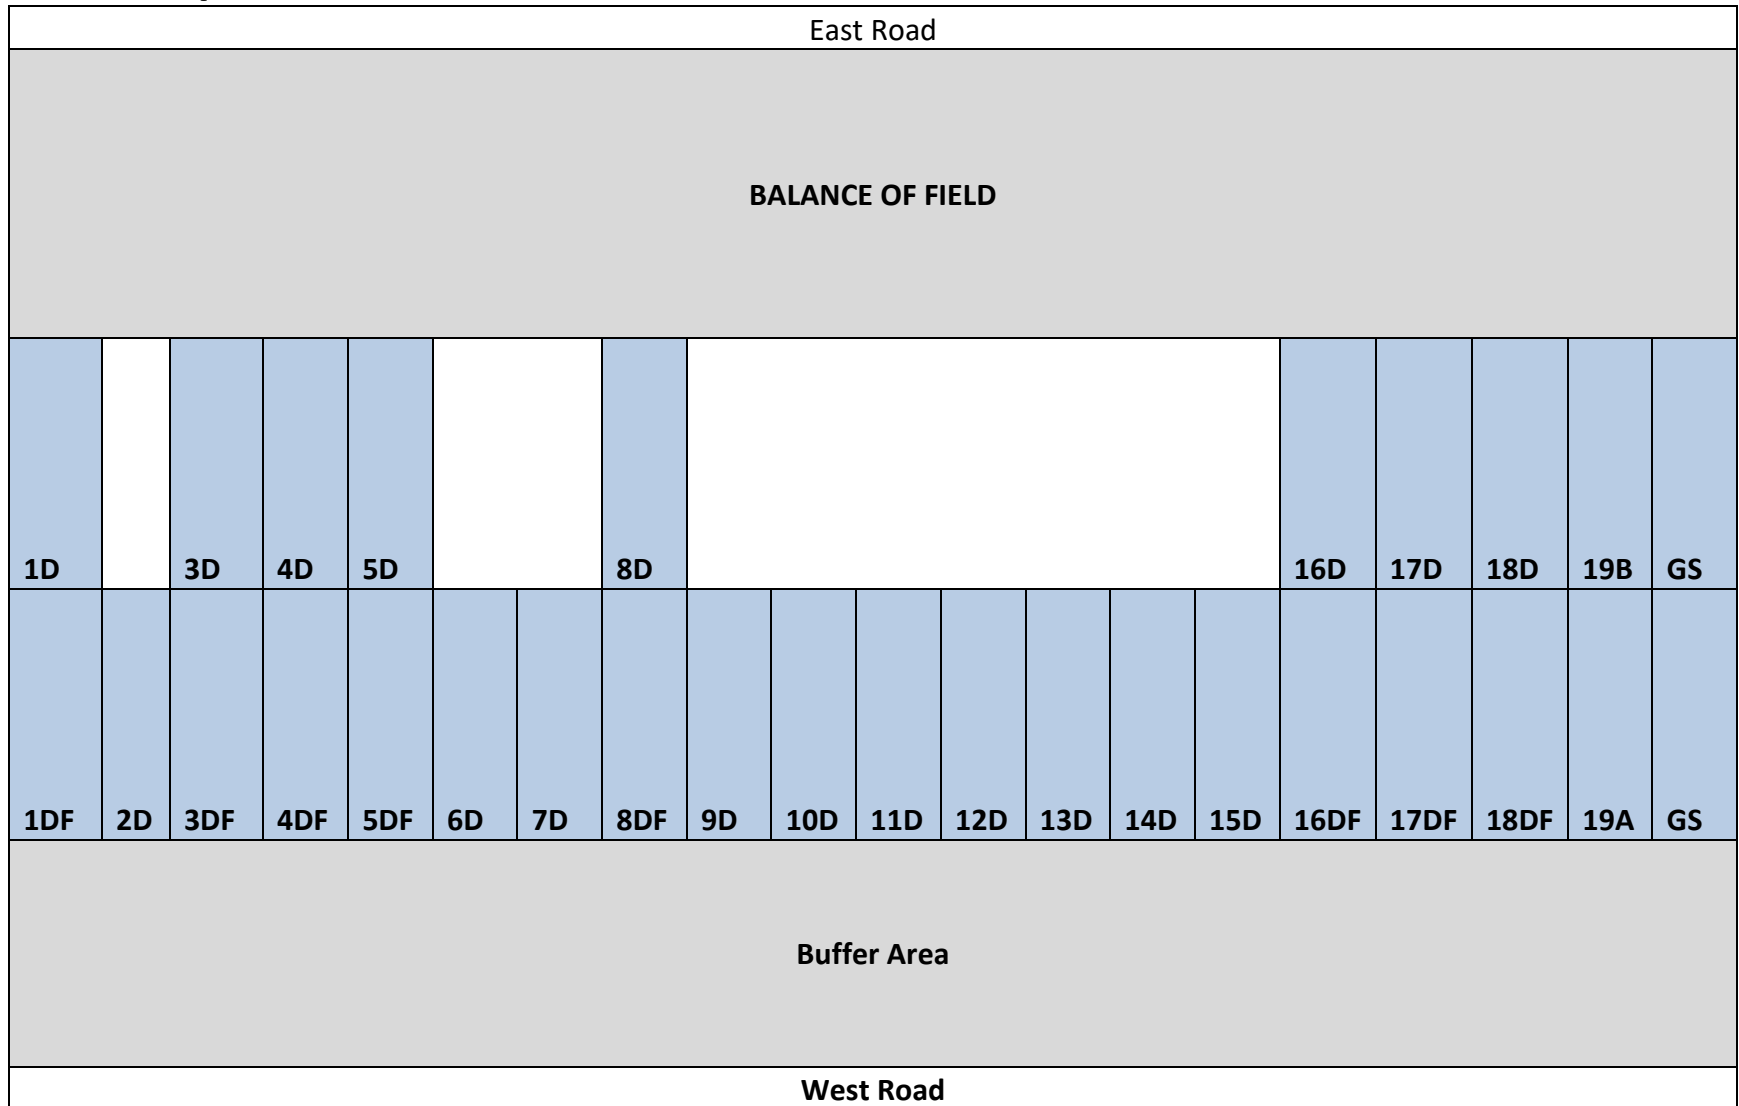

Plot Map

All plots are 240 ft long