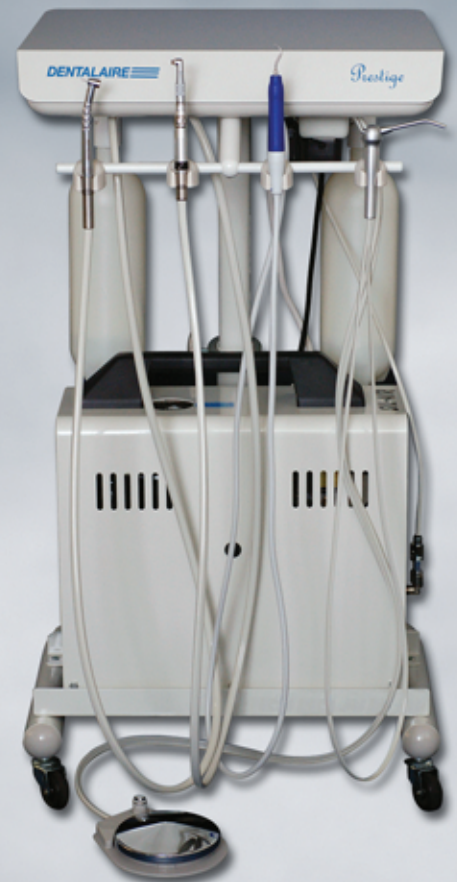

The Dentalaire Prestige Dental Station

Add Prestige to your Dental Suite!

The Most Easily Maintained Dental Station in the World. Simply lift the top for internal storage. Replaceable parts are accessed under the large internal storage tray.

- Asepsis design with controls located on side panel
- Large work area with internal storage
- High speed fiber optic handpiece with push button turbine
- Light weight, low speed, lube free handpiece
- Built in Piezo Scaler with LED light source
- Three way syringe (air, water, and spray)
- Dual filtration system, cleanest air
- Virtually soundless compressor
- Oilless SilentAire compressor available
- Built in dual water system
- **Pneumatic** telescopic height adjustment

NEW! Scaler LED Light

- Added to light weight Piezo Scaler Handpiece
- Assists in cleaning hard to see places
- Easy on the eyes