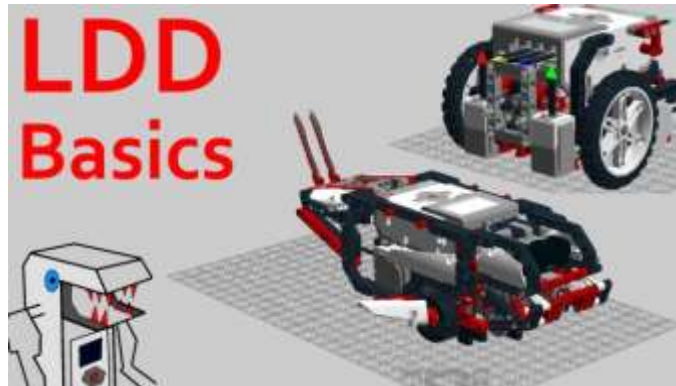

Legos- you played with them. Now Build Them.

Watch this video as an introduction to Lego Digital Designer (LDD). (9.38 Minutes)

<https://www.youtube.com/watch?v=qH9xoFC8CCM>

Then, with your teacher's permission, download and install the software: