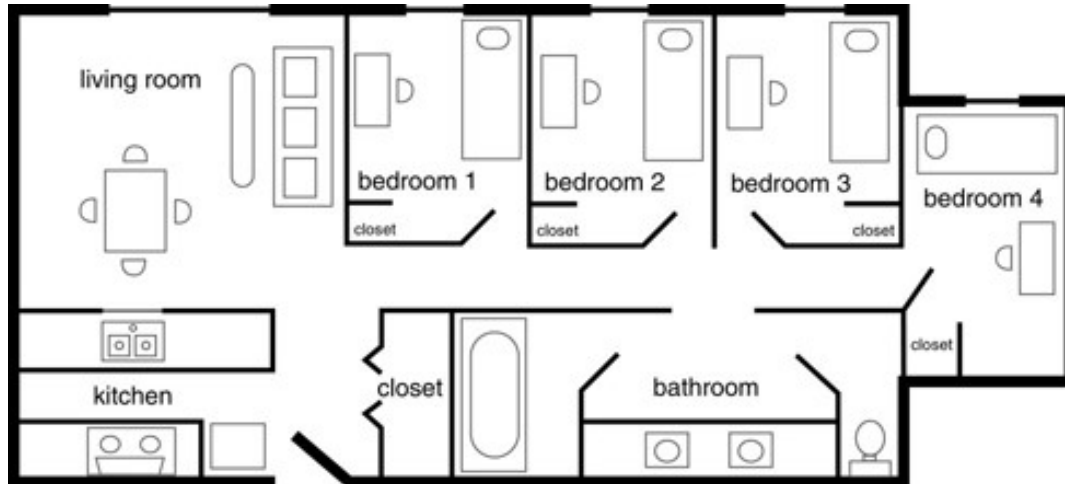

Residence Buildings and Suite Layout

An example of a residence suite layout. Each suite is fully self contained.

Kitchen

The kitchen in each unit has an electric stove and oven, a full-size refrigerator and lots of cupboard space. Students are responsible for their own cooking utensils, small wares and dishes.

Common Area

A large common area in each suite contains a dining table with four chairs, a small sofa, and a coffee table.

Bedroom

- Each student has a separate bedroom furnished with a captain's bed (with three drawers), desk, desk-chair, and one closet rod.
- The Neyoh Residence has Extra Long Single beds (39.5 inches wide by 79.5 inches long by 7 inches deep), while the Keyoh Residence has regular twin size beds (39.5 inches wide by 75.5 inches long by 7 inches deep).

Each room also has a telephone jack that is connected to the Residence phone system for local calling.

Students are required to bring bedding and pillows.

Both wired and wireless Internet connections are available for those students with their own compatible computer equipment.

Common Lounges - there is one large Common Lounge located within each Residence building. Each lounge is equipped with a microwave, sink, couches, tables and chairs. The Neyoh Residence also has a ping pong table while the Keyoh Residence has a pool table.