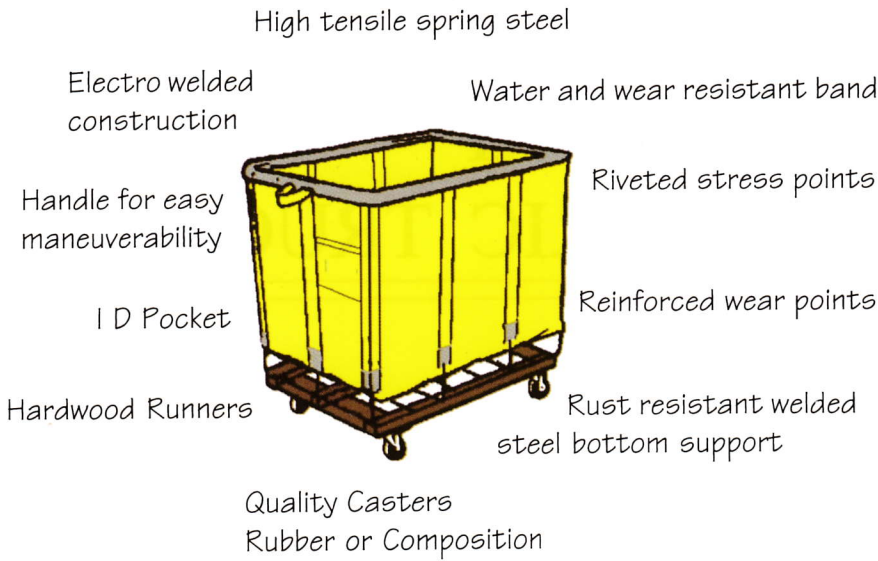

# 40-100 Extra Duty Fabric Baskets & 40-700 Extra Duty Fabric Trucks

Size	Inside Dimensions			Overall Height		
	Bu	L	W	ID	Caster	Truck
2	24	14	14	-	-	15
3	26	18	16	-	-	18
4	26	18	18	-	-	20
6	30	20	21	3	26	22
8	34	22	23	3	29	25
10	36	24	25	3	31	27
12	36	26	28	3	34	29
14	40	28	28	3	34	29
16	40	28	30	3	37	32
18	42	30	30	3	37	32
20	48	32	30	3	37	32
24	54	34	30	3	38	32

Dimensions are aprox., rounded to full inch.  
 Four casters combinations available standard.  
 Available standard in white canvas or yellow glosstex fabric.  
 Custom sizes, construction, and other glosstex colors available.  
 Please inquire.

## Make DANDUX products work for you with our optional accessories:

40-200  
SHIPPING  
HAMPER

40-87  
CLEAN  
CAP

40-890 / 40-897  
PLATFORM  
SPRING LIFT

40-85  
SANITARY  
LINER

40-65  
REPLACEMENT  
LINER