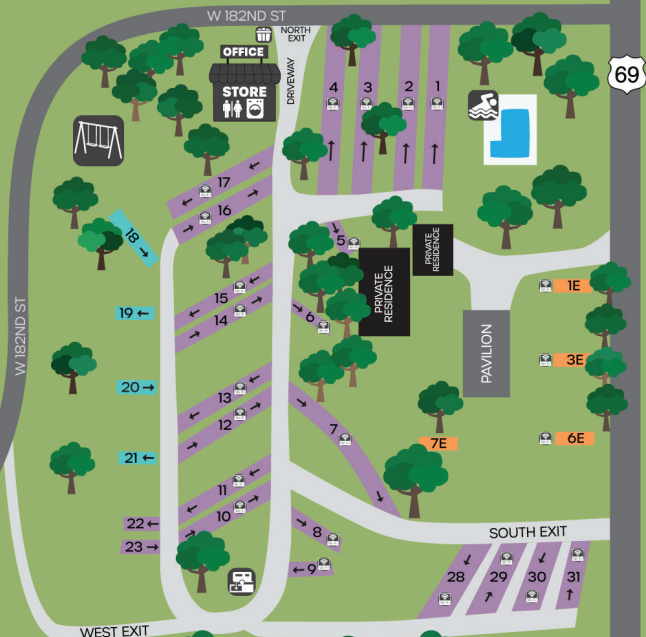

W 182ND ST

WEST EXIT

TO STES 24-27, POND,
AND NATURE TRAILS

69

69

	FULL HOOKUP		POOL
	WATER + ELECTRIC		DUMP STATION
	ELECTRIC		WIFI
	RESTROOMS		PICNIC AREA
	LAUNDRY		ENTRANCE TO WALKING TRAILS
	PLAYGROUND		PADDLE BOAT + KAYAK RENTALS
	DUMPSTER