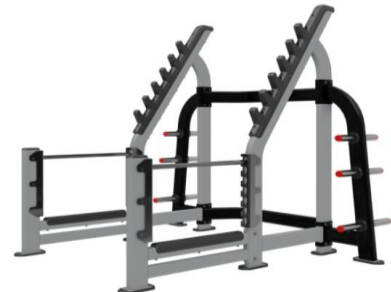

NAUTILUS Impact Lat Pull
9NA-S3305 @USD 4,950

NAUTILUS Impact
Shoulder Press
9NA-S4307 @USD 4,950

NAUTILUS Glute Drive
NP-L1131 @USD 4,400

NAUTILUS Impact
Chest Press
9NA-S4301
@USD 4,950

NAUTILUS Impact
Assisted Chinup Dips
9NA-S6334
@USD 4,950

NAUTILUS Power Cage
9NP-R8005 @USD 4,500

NAUTILUS Smith Machine
9NP L8500 @USD 5,500

NAUTILUS Olympic Squat Rack
9NP R8008 @USD 3,400

NAUTILUS Multi Adjustable
Bench 9NN-B7501 @USD 1,500

NAUTILUS Dumbbell Rack 2 Tier
10 Pair R8001 @USD 1,500