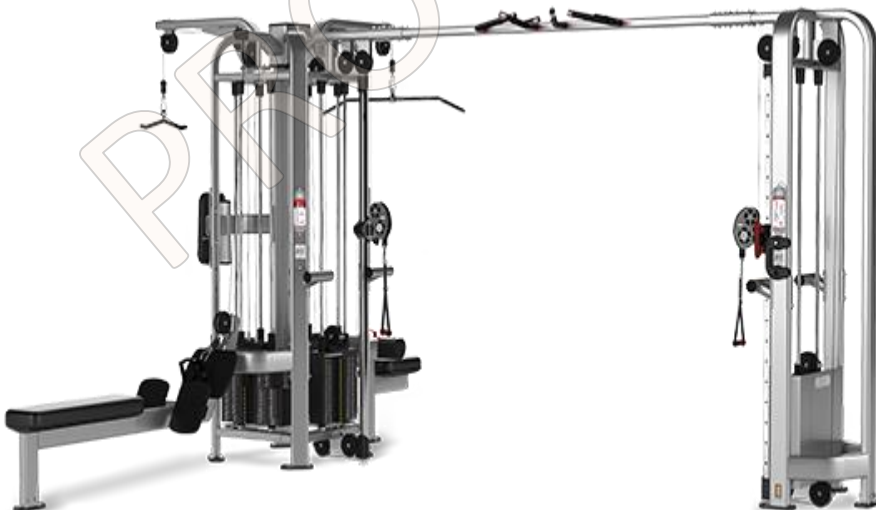

NAUTILUS Five Station Multigym @**USD 18,000**

1) Low Row
2) Lat Pull Down
3) Free Pulley
4) Triceps
5) Cable Cross Over