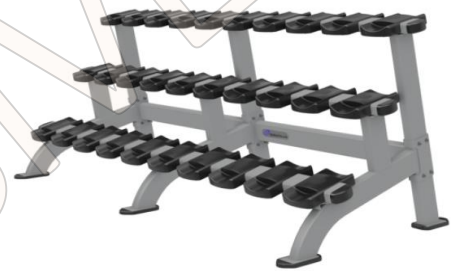

NAUTILUS 4 Sided Olympic Weight
Tree 9NP-R7513 @USD 1,400

NAUTILUS Dumbbell Rack 3 Tier
15 Pair R8011 @USD 1,800