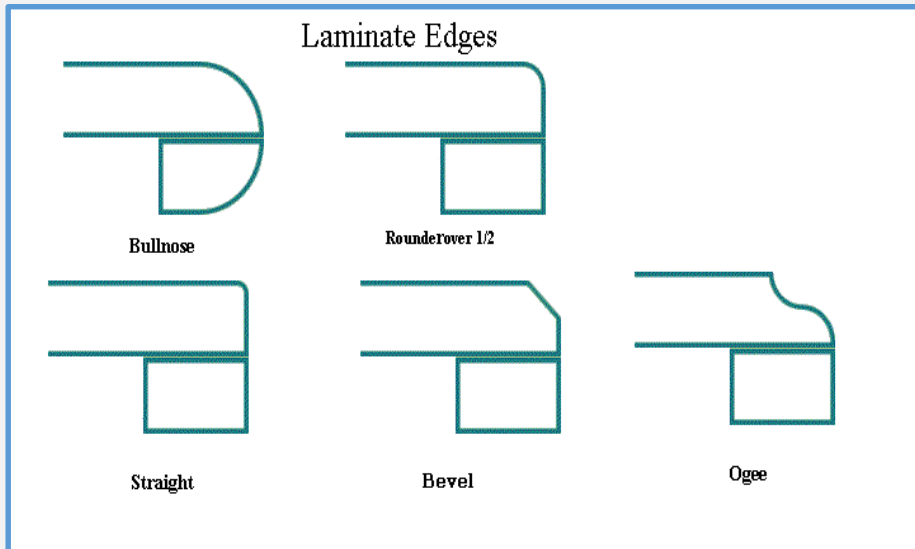

Edge Details

2" Mitered Edge

3/4" Straight Edge

3/4" Bullnose (1/2)

3/4" Full Bullnose

3/4" Ogee

3/4" Bevel Edge

Standard slabs come in 3/4".

Edge details can have laminates with measurements of 1 1/2", 2" or more.

The pictures are the most common edges. Other edges can be fabricated.

Common Backsplash

4" Backsplash

8" Backsplash

6" Backsplash

Full Backsplash