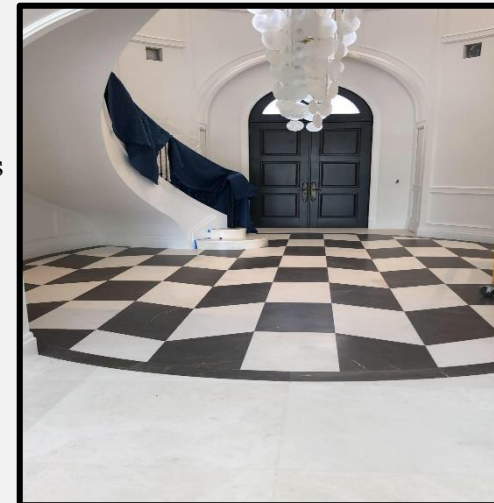

We are highly experienced in the fabrication and installation of:

- Kitchen countertops and Islands
- Walls
- Floors
- Bathrooms and vanities
- Custom sinks, tubs, and tables
- Fireplaces
- Pools
- Common areas