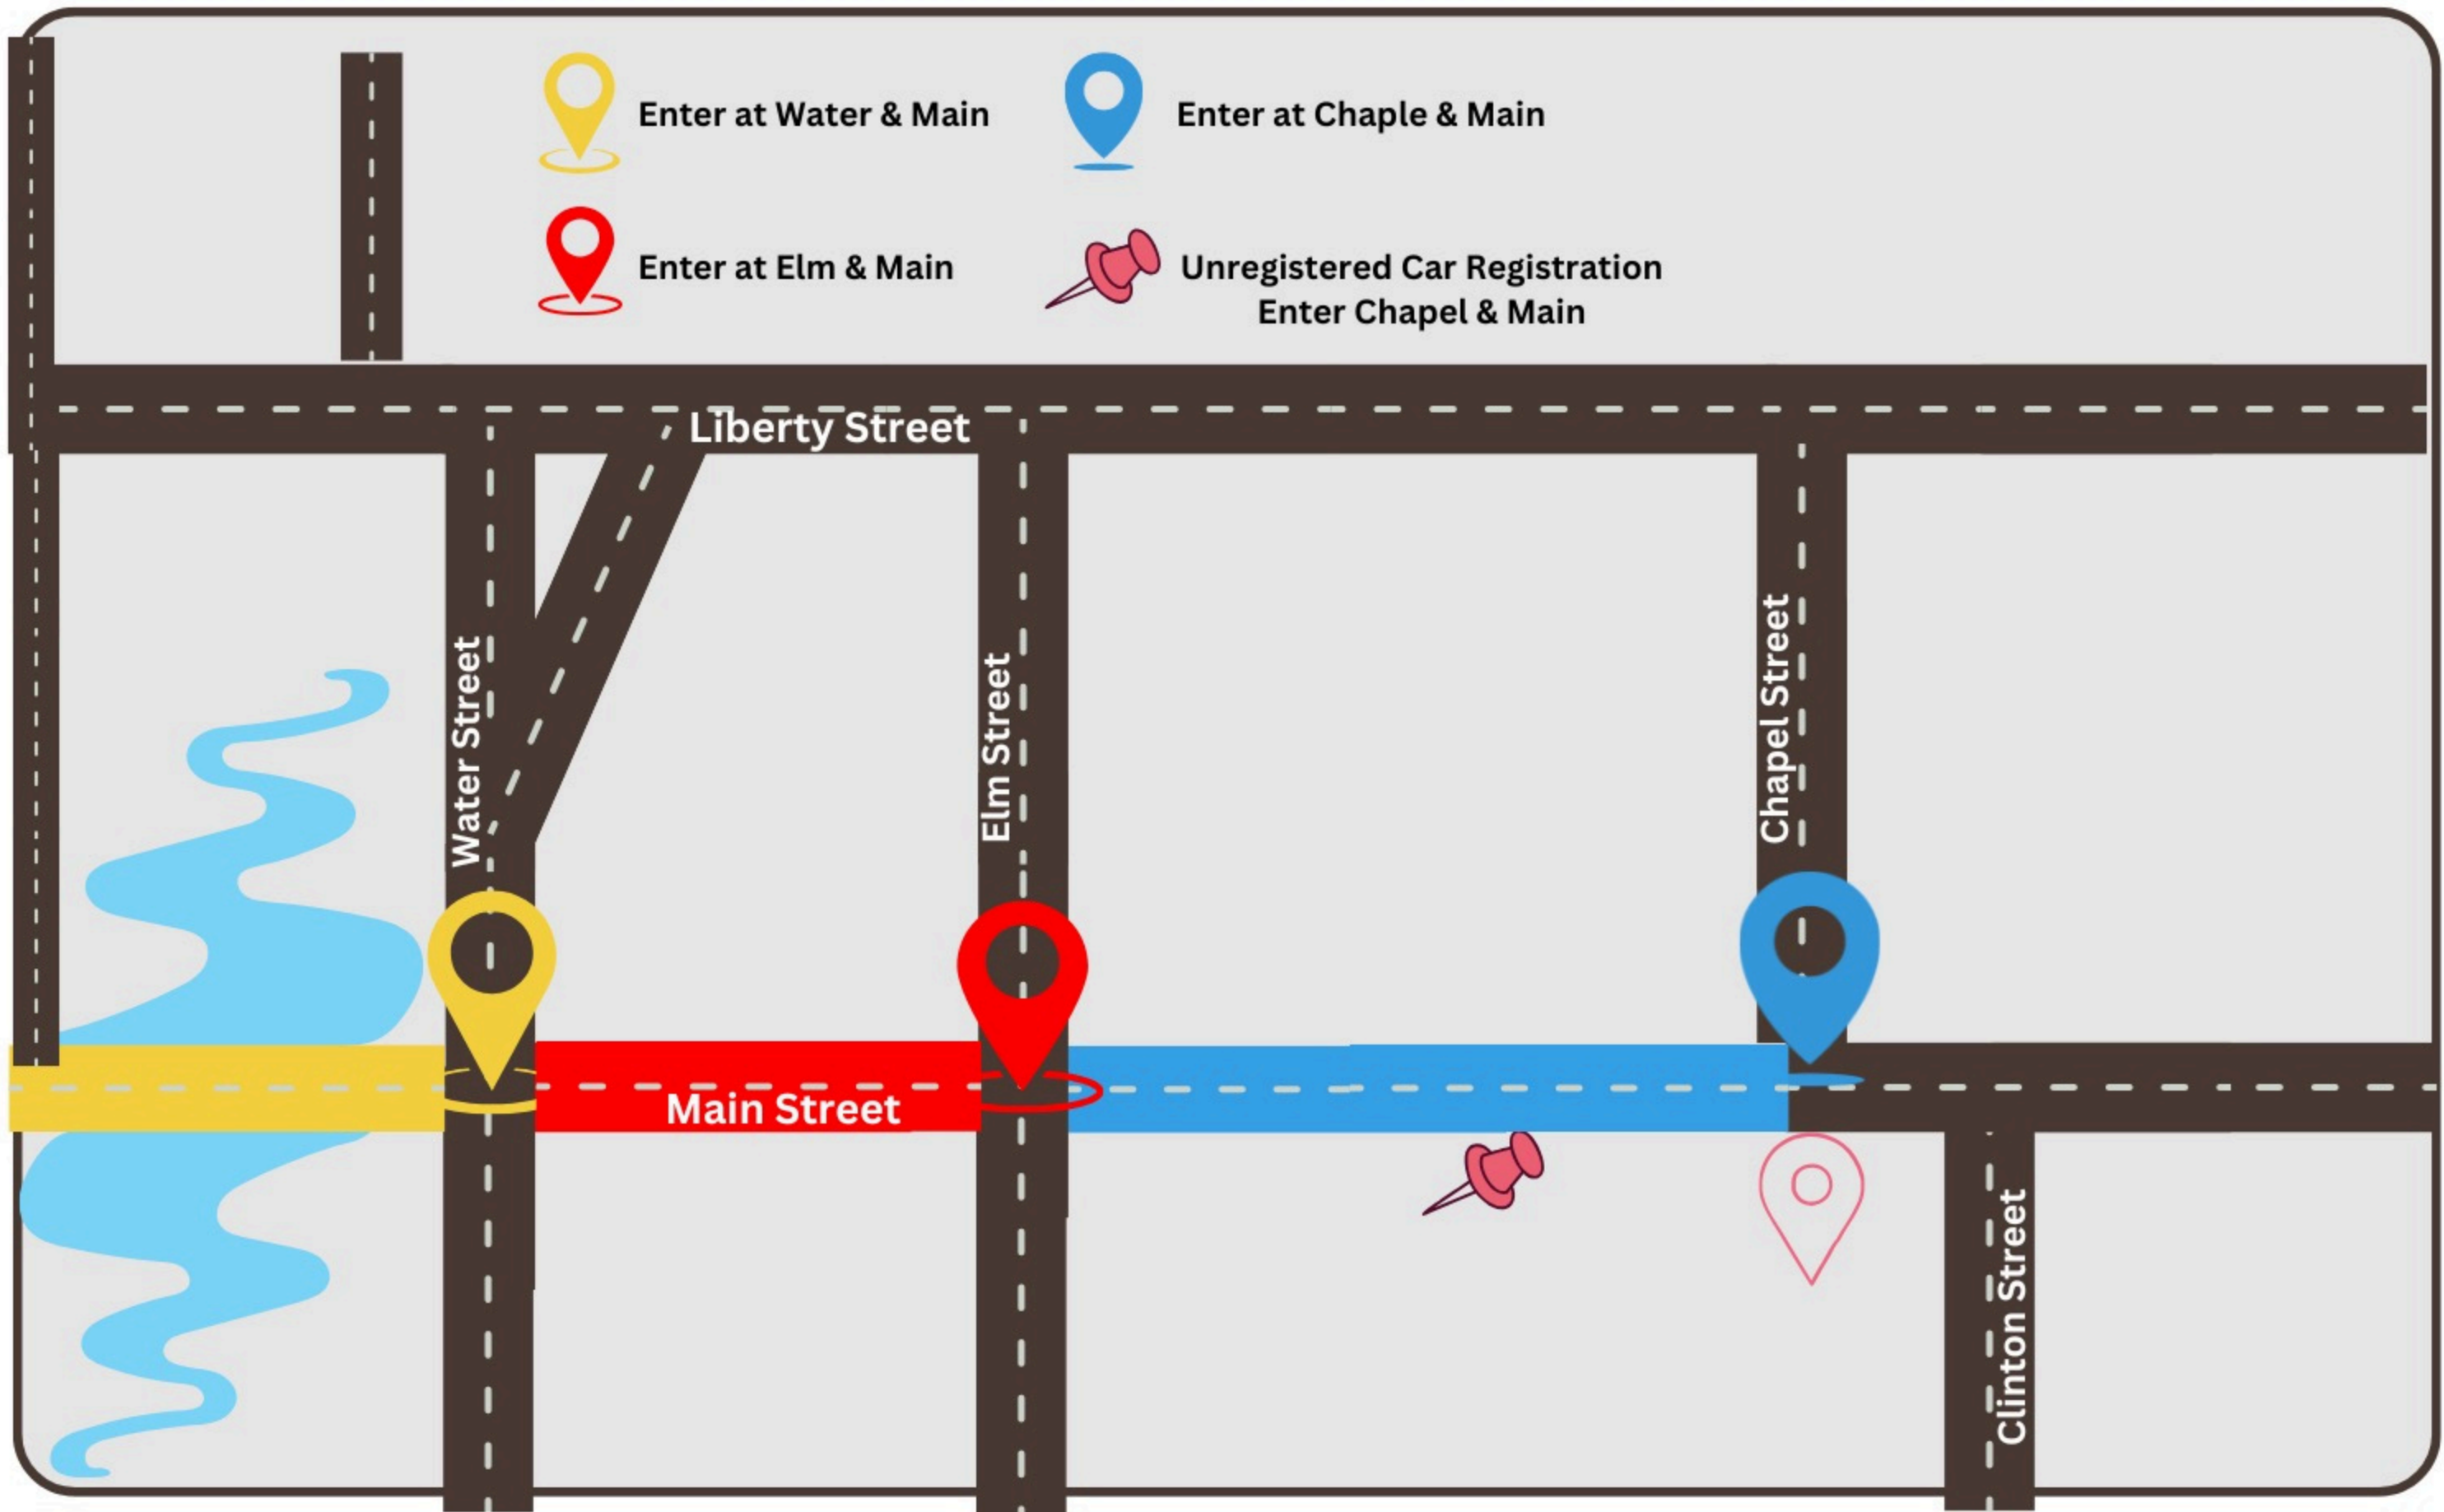

Cruisin Night Map & Parking Directions

Cruisin Night 2026

- What landmark is near the yellow entrance?
 - Birkett Mills.
- What landmark is near the red entrance?
 - Pinckney Hardware & Cam's Pizza.
- What landmark is near the blue entrance?
 - Penn Yan United Methodist Church.
- What if I didn't register my car, but I want to participate?
 - To register your car the day of, go to 163 Main Street.