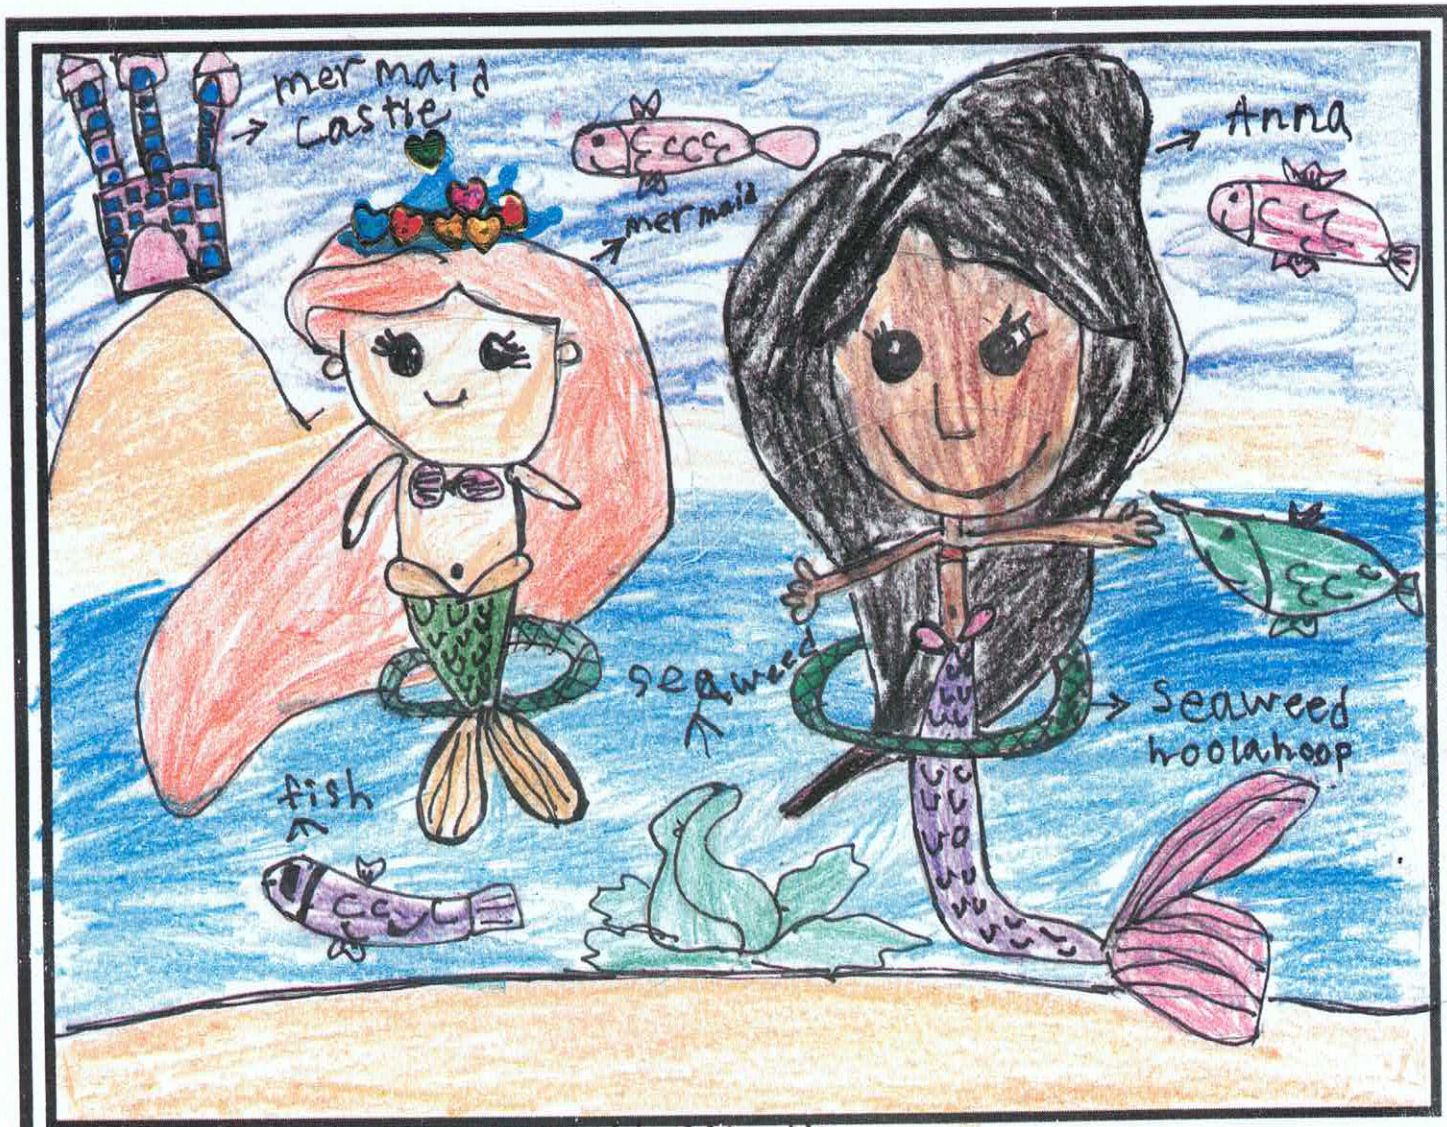

ANIMA'S SECRET ADVENTURE

Once upon a time there was a little girl named 'Anna'. One day she was going to the library with her mother. She went into the library and found the shelf she saw a book she wanted, but when she was pulling out one of the peppa pig books, she wanted the book - but the book wouldn't come out instead a shelf came off the wall and there was a secret door - magic portal'. Anna couldn't believe her eyes. She went into the portal and she went under the sea and a mermaid castle.

mermaid Atlantis

Anna met a few mermaids and with a touch of a finger - the mermaids turned Anna into a mermaid too. The Mermaids said that she was welcome and they had lots of fun - they played hoola-hoops made of sea-weed, they had coral toss and even played limbo. They had lots of fun! Then the mermaid said - 'Oh! Hey, since you are here let me give you something she said. "Anna - you found one of the magic portals there is one more special magic portal that you can find and she said there is a riddle - if you solve the riddle then you will find the special portal. The mermaid gave her a map and said you will be meeting a crocodile (it is a secret) - Anna agreed & also ^{so with that said} she waved good-
don't tell anyone
watch out for the sea monsters!

The second portal opened into a world full of candy cane - yumyum - It was a candy world and all the candy fairies were so nice to her. They swam in the chocolate milk and then played with Anna and went into a candy lake. Anna dived deep down into the lake and came out with a scroll that read "Find the candy phone and you will get home." and so after playing in the lake for few more minutes. She then searched for the phone and found it under the candy-cane tree. Anna then went home in a very special way.