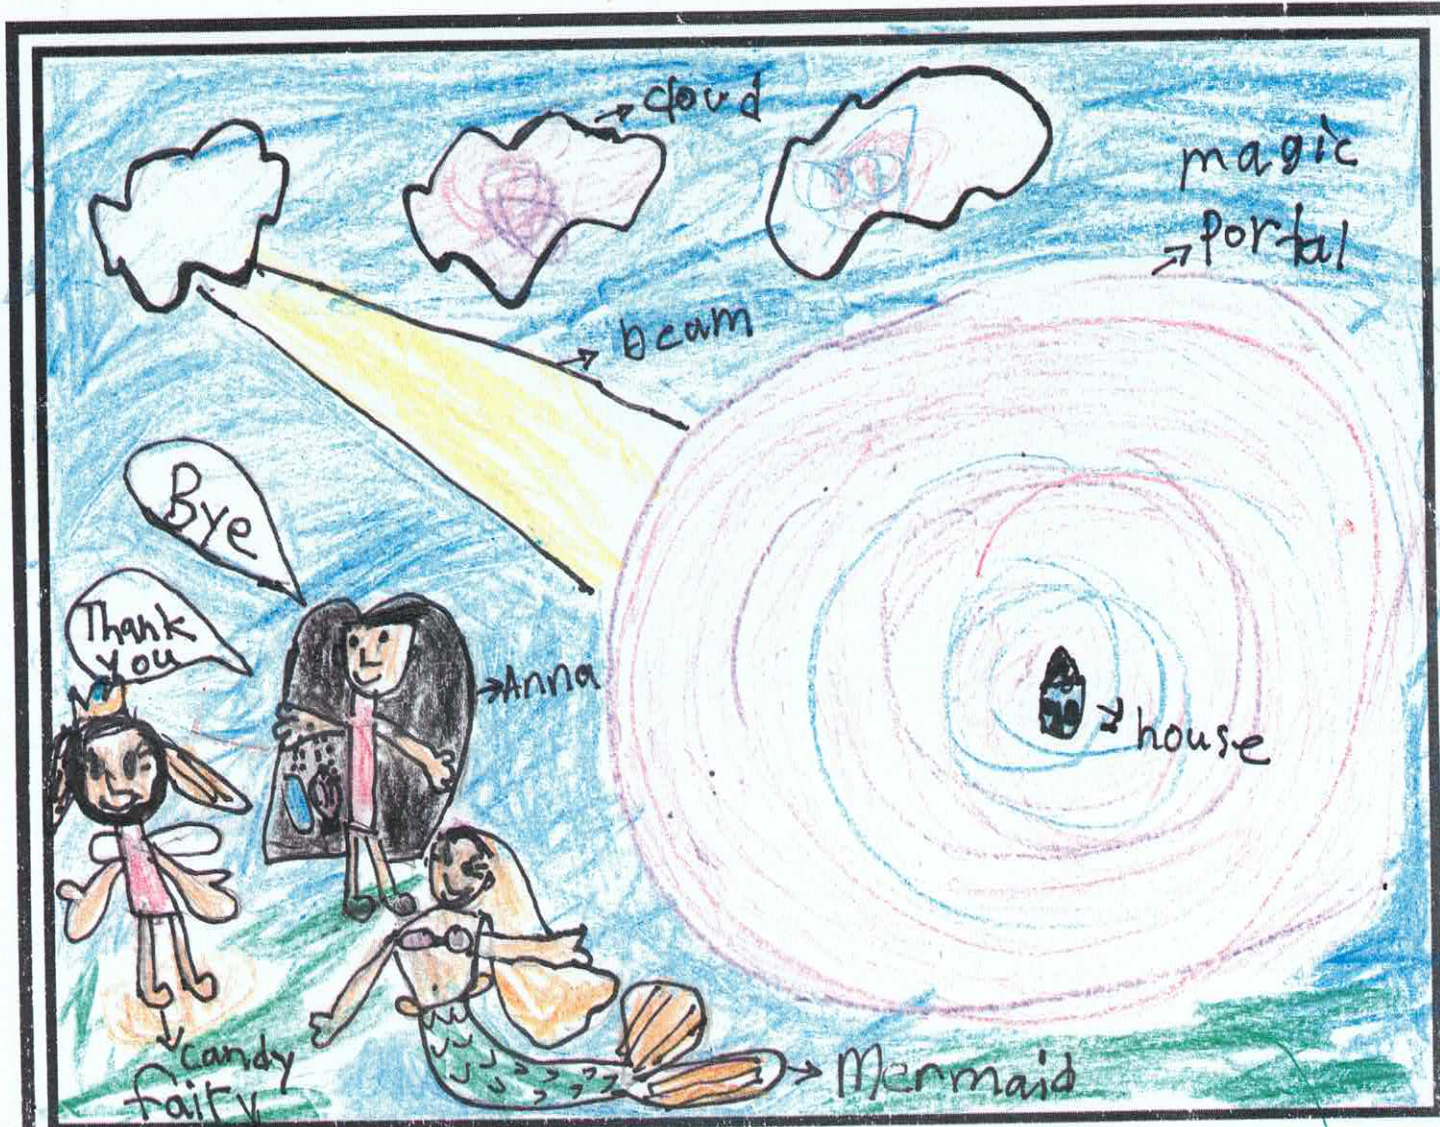

ANIMA'S SECRET ADVENTURE

Once upon a time there was a little girl named 'Anna'. One day she was going to the library with her mother. She went into the library and found the shelf she saw a book she wanted, but when she was pulling out one of the peppa pig books, she wanted the book - but the book wouldn't come out instead a shelf came off the wall and there was a secret door - magic portal'. Anna couldn't believe her eyes. She went into the portal and she went under the sea and a mermaid castle.

mermaid Atlantis

Anna met a few mermaids and with a touch of a finger - the mermaids turned Anna into a mermaid too. The Mermaids said that she was welcome and they had lots of fun - they played hoola-hoops made of sea-weed, they had coral toss and even played limbo. They had lots of fun! Then the mermaid said - 'Oh! Hey, since you are here let me give you something she said. "Anna - you found one of the magic portals there is one more special magic portal that you can find and she said there is a riddle - if you solve the riddle then you will find the special portal. The mermaid gave her a map and said you will be meeting a crocodile (it is a secret) - Anna agreed & also ^{so with that said} she waved good-
don't tell anyone
watch out for the sea monsters!

The second portal opened into a world full of candy cane - yumyum - It was a candy world and all the candy fairies were so nice to her. They swam in the chocolate milk and then played with Anna and went into a candy lake. Anna dived deep down into the lake and came out with a scroll that read "Find the candy phone and you will get home." and so after playing in the lake for few more minutes. She then searched for the phone and found it under the candy-cane tree. Anna then went home in a very special way.