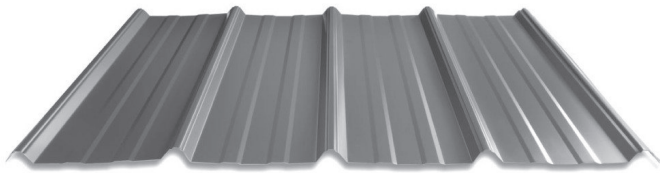

Dark Brown
SRI 86

Medium Brown
SRI 86

Desert Brown
SRI 86

Weathered Copper
SRI 86

Burgundy
SRI 86

Dark Red
SRI 86

Bright Red
SRI 86

Forest Green
SRI 86

Dark Green
SRI 86

Light Green
SRI 86

Dark Blue
SRI 86

Light Blue
SRI 86

Copper Penny**
SRI 86

Galvalume*
SRI 86

**Premium Paint

*Non-painted Galvalume Finish

The above colors shown are approximate to actual finish colors.

WeatherXL™

SHERWIN-WILLIAMS®
Coil Coatings

3/4" TUFF-RIB

Gauge 29ga, 26ga Check Availability
Finish SMP Weather XL

7/8" CORRUGATED

Gauge 29ga, 26ga Check Availability
Finish SMP Weather XL