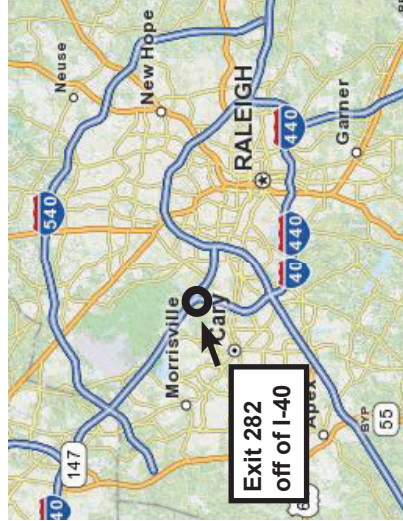

20th Annual
Triangle
Pen Show

1802 Red Fox Ln.
Morehead City, NC 28557

Check all items for which you are registering:

Name _____

Spouse/Significant Other _____

Address _____

City _____ State _____ Zip _____

Total Enclosed \$ _____

**Public Show Admission: \$10 per person
Pay at door.**

SHOW LOCATION

Doubletree RDU-RTP
4810 Page Creek Lane, Durham, NC, 27703
Exit 282 off I-40, Room Rate \$139
**Room Rate Includes
Breakfast For Two, Free Airport Shuttle
Reservations must be made by May 25th
Group Code PEN**
Call 800-445-8667 Online Reservations at
<http://group.doubletree.com/rfw7er>