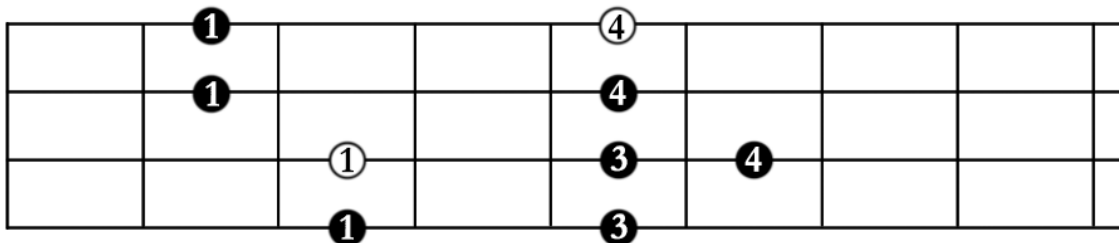

# 5 Blues Scales (for 4-string Bass Guitar)

○ indicates root

Starts on root

Starts on 2<sup>nd</sup> above root

## Blues Scales Continued (for 4-string Bass Guitar)

Starts on 3<sup>rd</sup> above root

Starts on 5<sup>th</sup> above root

Starts on 6<sup>th</sup> above root