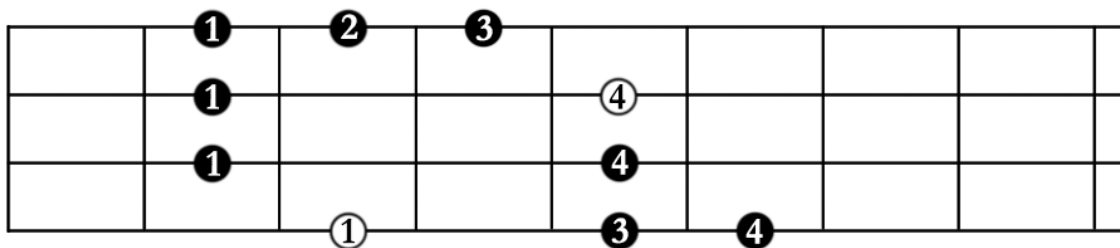

# 5 Blues Scales (for 4-string Bass Guitar)

○ indicates root

Starts on root

Starts on 2<sup>nd</sup> above root

## Blues Scales Continued (for 4-string Bass Guitar)

Starts on 3<sup>rd</sup> above root

Starts on 5<sup>th</sup> above root

Starts on 6<sup>th</sup> above root