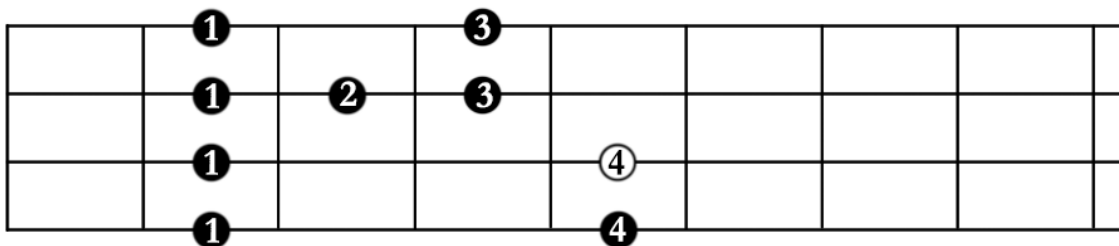

# 5 Blues Scales (for 4-string Bass Guitar)

○ indicates root

Starts on root

Starts on 2<sup>nd</sup> above root

## Blues Scales Continued (for 4-string Bass Guitar)

Starts on 3<sup>rd</sup> above root

Starts on 5<sup>th</sup> above root

Starts on 6<sup>th</sup> above root