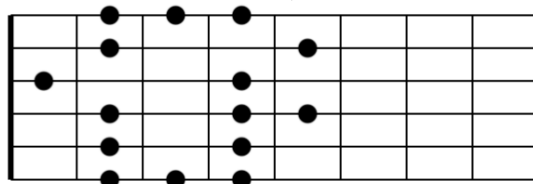

5 Blues Scales

(Example in G major/E minor)

Starts on **Root** in G major/**3rd** in E minor

T
A
B

Starts on **2nd** in G major/**4th** in E minor

T
A
B

Starts on 3rd in G major/5th in E minor

Starts on 5th in G major/7th in E minor