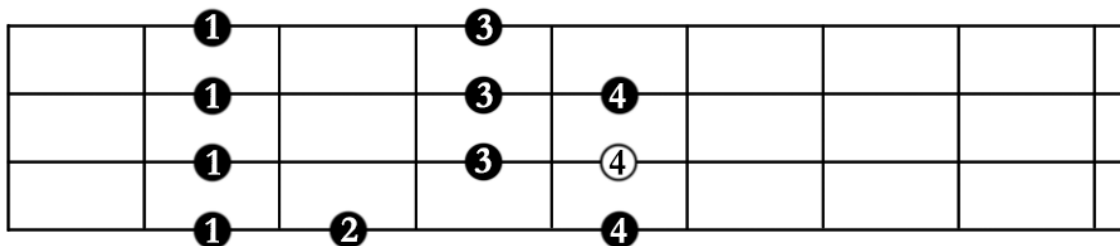

5 Major Scales (for 4-string Bass Guitar)

○ indicates root

starts on root

starts on 2nd above root

Major Scales Continued (for 4-string Bass Guitar)

Starts on 3rd above root

Starts on 5th above root

Starts on 6th above root