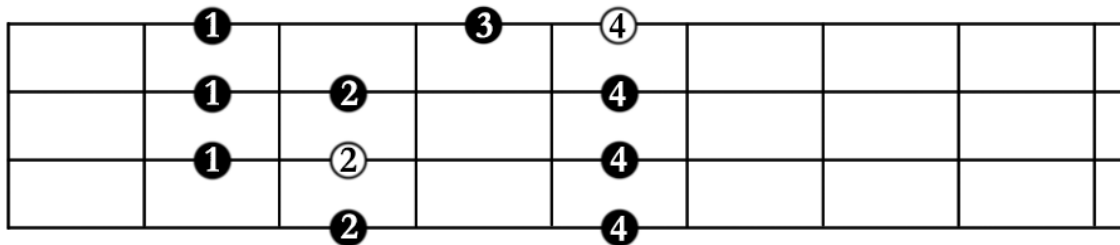

5 Major Scales (for 4-string Bass Guitar)

○ indicates root

starts on root

starts on 2nd above root

Major Scales Continued (for 4-string Bass Guitar)

Starts on 3rd above root

Starts on 5th above root

Starts on 6th above root