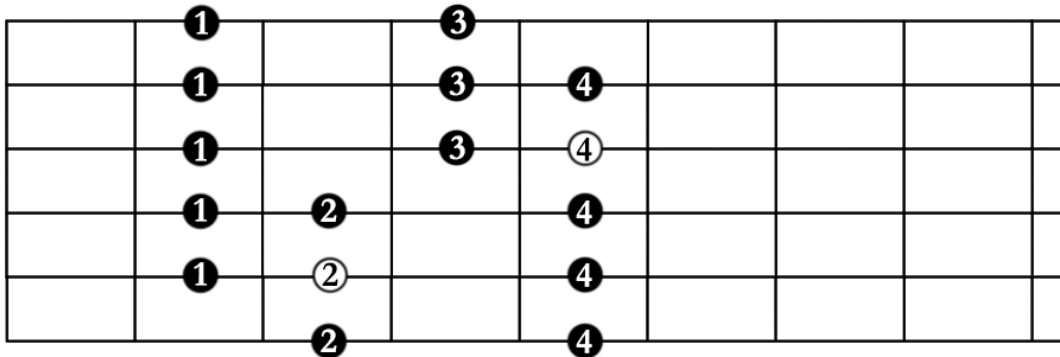

# 5 Major Scales (for 6-string Bass Guitar)

○ indicates root

Starts on root of the major scale

Starts on 2<sup>nd</sup> note of the major scale

## Major Scales Continued (for 6-string Bass Guitar)

Starts on 3<sup>rd</sup> note of the major scale

Starts on 5<sup>th</sup> note of the major scale

Starts on 6<sup>th</sup> note of the major scale