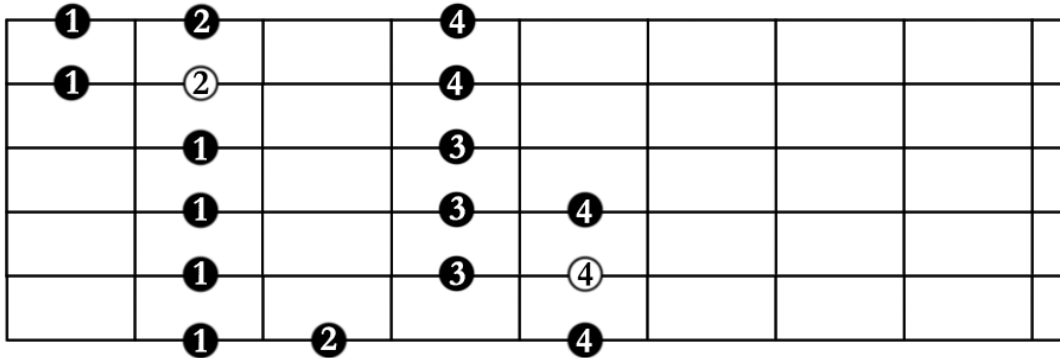

# 5 Major Scales (for 6-string Bass Guitar)

○ indicates root

Starts on root of the major scale

Starts on 2<sup>nd</sup> note of the major scale

## Major Scales Continued (for 6-string Bass Guitar)

Starts on 3<sup>rd</sup> note of the major scale

Starts on 5<sup>th</sup> note of the major scale

Starts on 6<sup>th</sup> note of the major scale