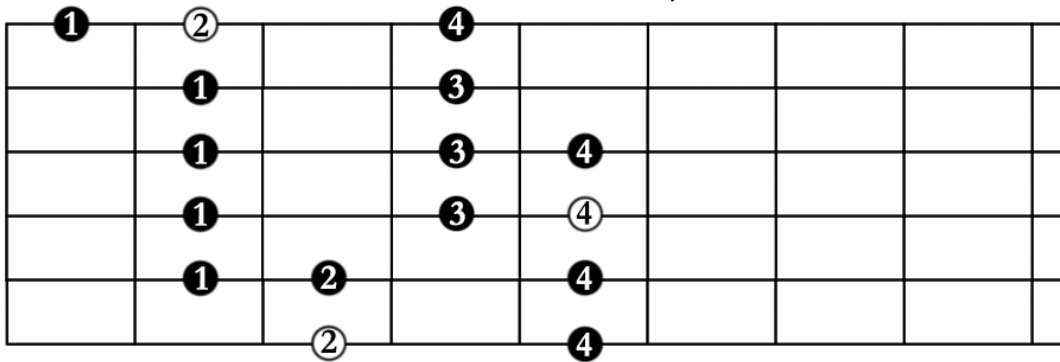

# 5 Major Scales (for 6-string Bass Guitar)

○ indicates root

Starts on root of the major scale

Starts on 2<sup>nd</sup> note of the major scale

## Major Scales Continued (for 6-string Bass Guitar)

Starts on 3<sup>rd</sup> note of the major scale

Starts on 5<sup>th</sup> note of the major scale

Starts on 6<sup>th</sup> note of the major scale