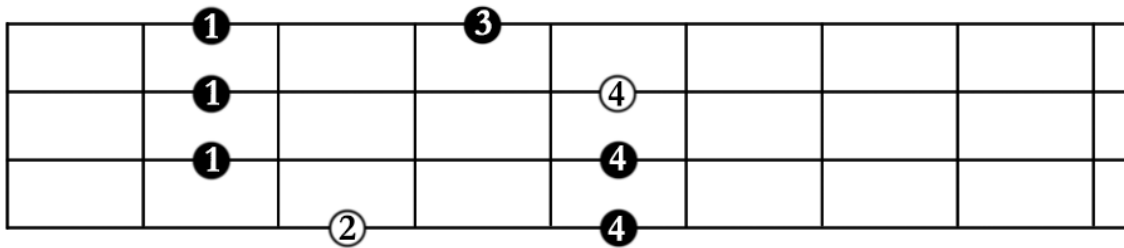

# 5 Pentatonic Scales (for 4-string Bass Guitar)

○ indicates root

Starts on root of the pentatonic scale

Starts on 2<sup>nd</sup> note of the pentatonic scale

## Pentatonic Scales Continued (for 4-string Bass Guitar)

Starts on 3<sup>rd</sup> note of the pentatonic scale

Starts on 5<sup>th</sup> note of the pentatonic scale

Starts on 6<sup>th</sup> note of the pentatonic scale