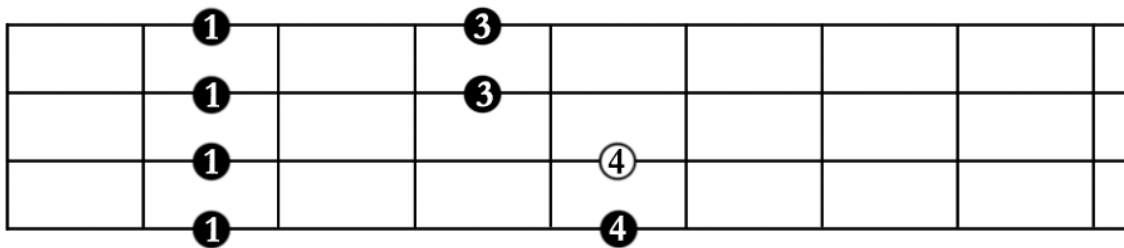

# 5 Pentatonic Scales (for 4-string Bass Guitar)

○ indicates root

Starts on root of the pentatonic scale

Starts on 2<sup>nd</sup> note of the pentatonic scale

## Pentatonic Scales Continued (for 4-string Bass Guitar)

Starts on 3<sup>rd</sup> note of the pentatonic scale

Starts on 5<sup>th</sup> note of the pentatonic scale

Starts on 6<sup>th</sup> note of the pentatonic scale