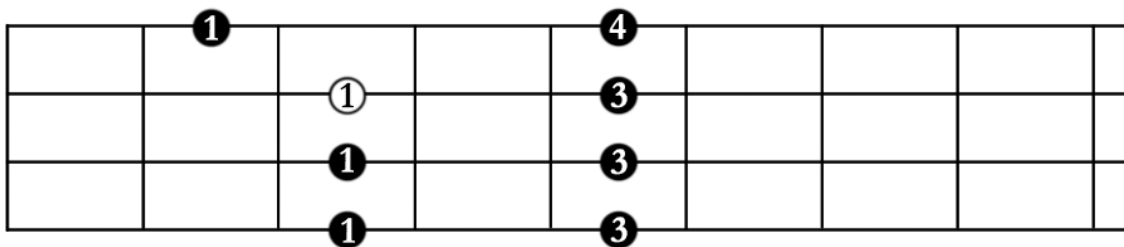

# 5 Pentatonic Scales (for 4-string Bass Guitar)

○ indicates root

Starts on root of the pentatonic scale

Starts on 2<sup>nd</sup> note of the pentatonic scale

## Pentatonic Scales Continued (for 4-string Bass Guitar)

Starts on 3<sup>rd</sup> note of the pentatonic scale

Starts on 5<sup>th</sup> note of the pentatonic scale

Starts on 6<sup>th</sup> note of the pentatonic scale