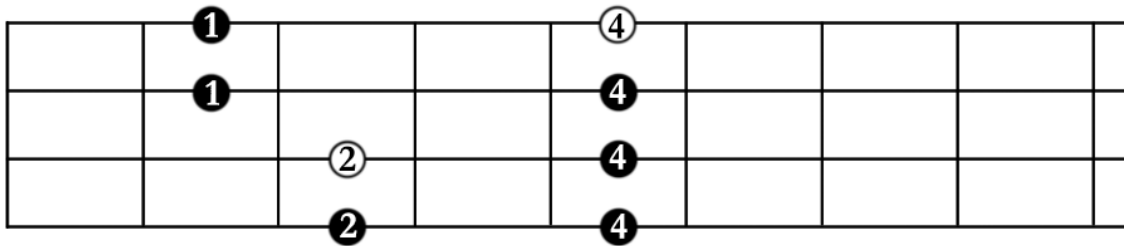

# 5 Pentatonic Scales (for 4-string Bass Guitar)

○ indicates root

Starts on root of the pentatonic scale

Starts on 2<sup>nd</sup> note of the pentatonic scale

## Pentatonic Scales Continued (for 4-string Bass Guitar)

Starts on 3<sup>rd</sup> note of the pentatonic scale

Starts on 5<sup>th</sup> note of the pentatonic scale

Starts on 6<sup>th</sup> note of the pentatonic scale