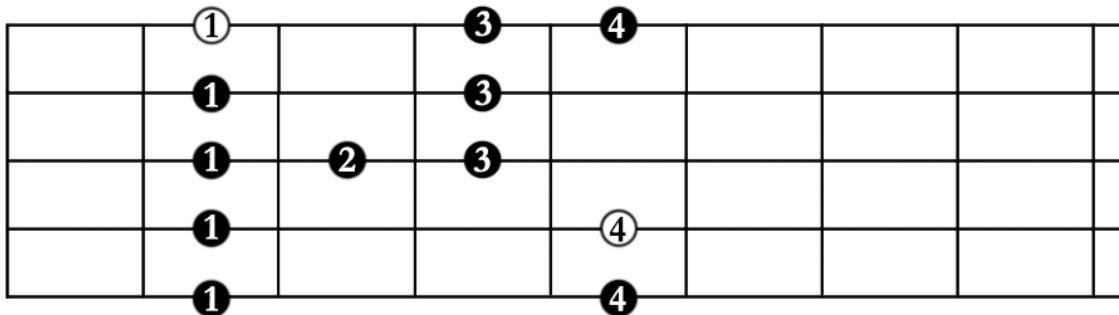

5 Blues Scales (for 5-string Bass Guitar)

○ indicates root

Starts on root

Starts on 2nd above root

Blues Scales Continued (for 5-string Bass Guitar)

Starts on 3rd above root

Starts on 5th above root

Starts on 6th above root