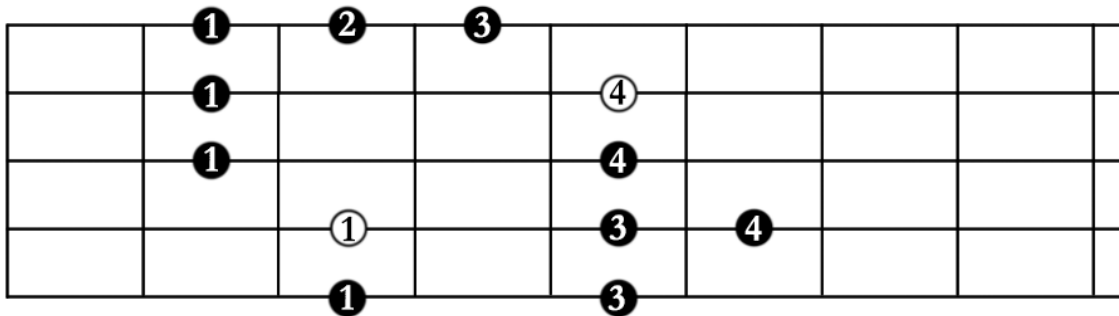

5 Blues Scales (for 5-string Bass Guitar)

○ indicates root

Starts on root

Starts on 2nd above root

Blues Scales Continued (for 5-string Bass Guitar)

Starts on 3rd above root

Starts on 5th above root

Starts on 6th above root