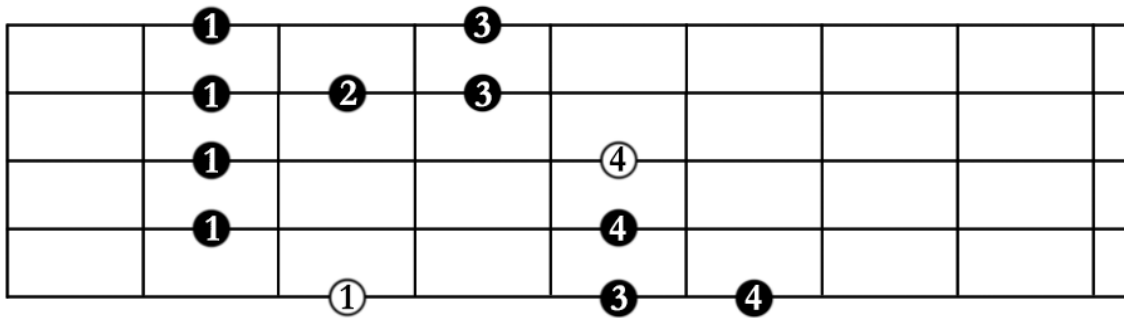

5 Blues Scales (for 5-string Bass Guitar)

○ indicates root

Starts on root

Starts on 2nd above root

Blues Scales Continued (for 5-string Bass Guitar)

Starts on 3rd above root

Starts on 5th above root

Starts on 6th above root