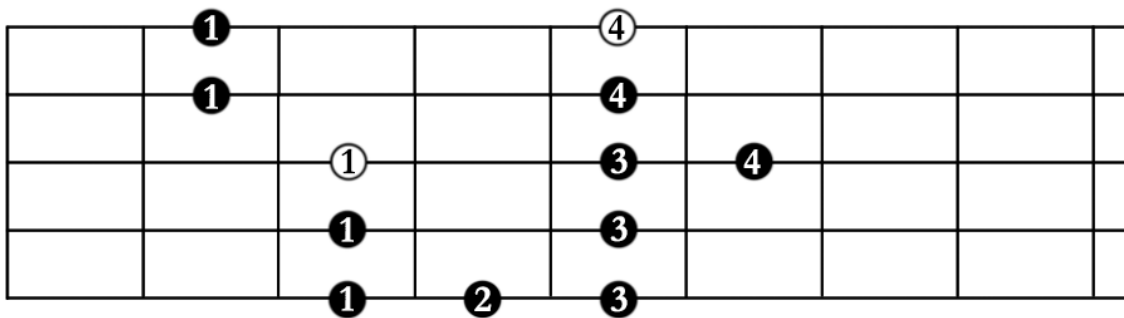

5 Blues Scales (for 5-string Bass Guitar)

○ indicates root

Starts on root

Starts on 2nd above root

Blues Scales Continued (for 5-string Bass Guitar)

Starts on 3rd above root

Starts on 5th above root

Starts on 6th above root