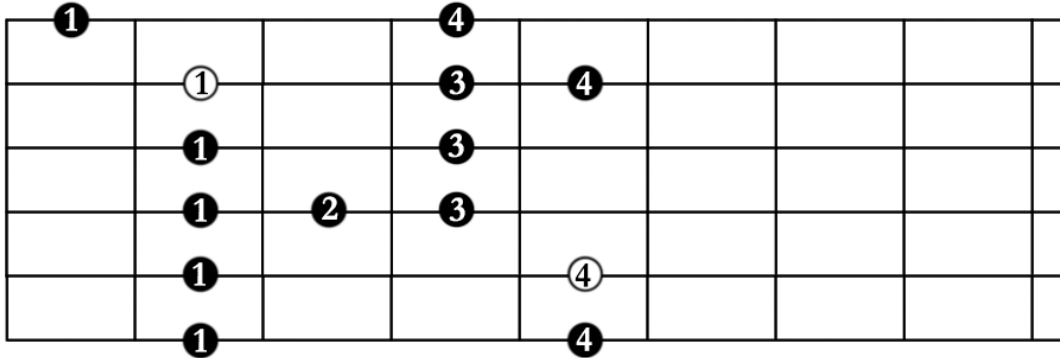

5 Blues Scales (for 6-string Bass Guitar)

○ indicates root

Starts on root

Starts on 2nd above root

Blues Scales Continued (for 6-string Bass Guitar)

Starts on 3rd above root

Starts on 5th above root

Starts on 6th above root