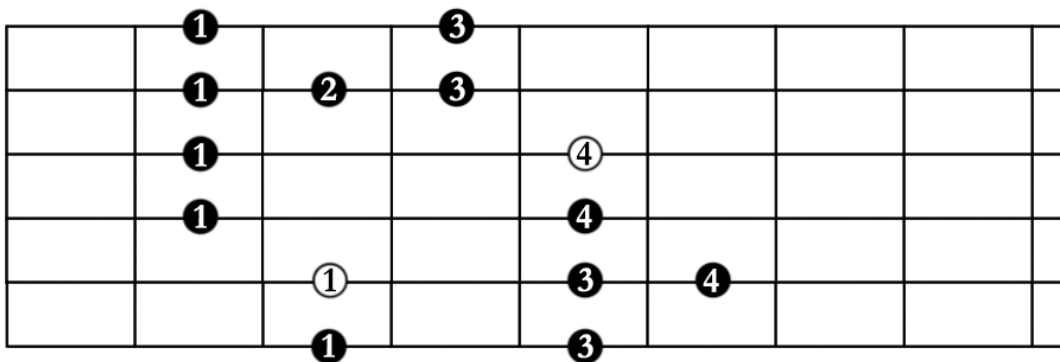

5 Blues Scales (for 6-string Bass Guitar)

○ indicates root

Starts on root

Starts on 2nd above root

Blues Scales Continued (for 6-string Bass Guitar)

Starts on 3rd above root

Starts on 5th above root

Starts on 6th above root