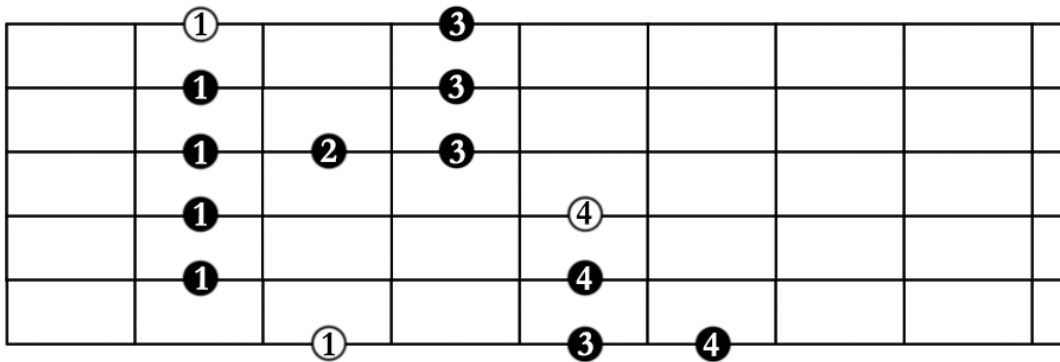

5 Blues Scales (for 6-string Bass Guitar)

○ indicates root

Starts on root

Starts on 2nd above root

Blues Scales Continued (for 6-string Bass Guitar)

Starts on 3rd above root

Starts on 5th above root

Starts on 6th above root