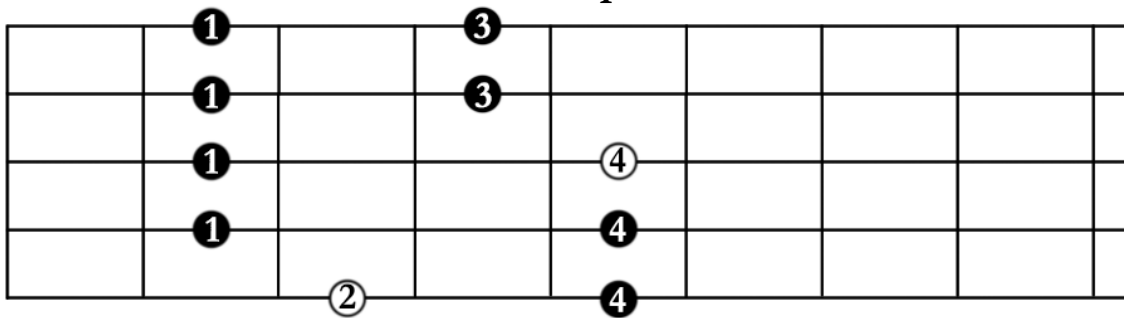

5 Pentatonic Scales (for 5-string Bass Guitar)

○ indicates root

Starts on root of the pentatonic scale

Starts on 2nd of the pentatonic scale

Pentatonic Scales Continued (for 5-string Bass Guitar)

Starts on 3rd of the pentatonic scale