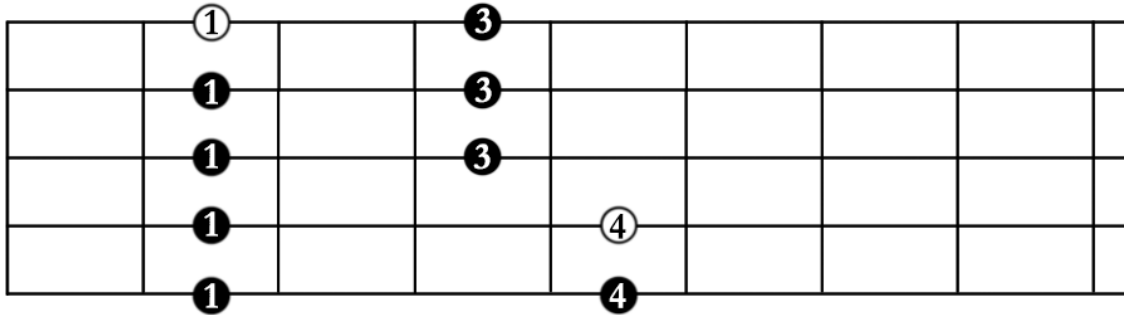

5 Pentatonic Scales (for 5-string Bass Guitar)

○ indicates root

Starts on root of the pentatonic scale

Starts on 2nd of the pentatonic scale

Pentatonic Scales Continued (for 5-string Bass Guitar)

Starts on 3rd of the pentatonic scale