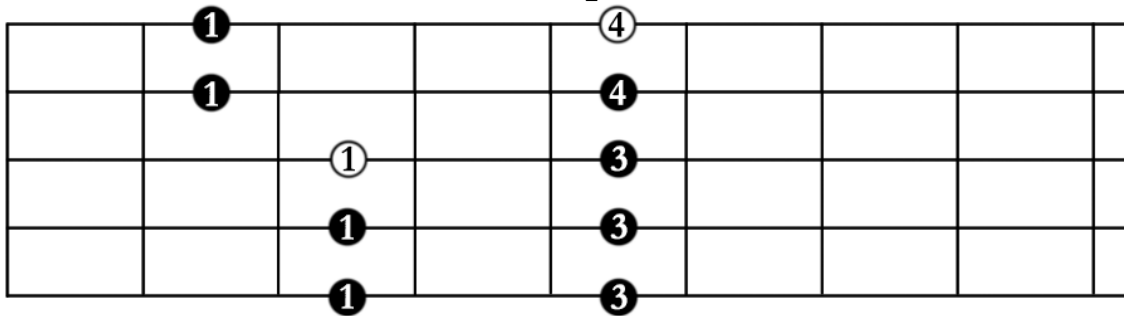

5 Pentatonic Scales (for 5-string Bass Guitar)

○ indicates root

Starts on root of the pentatonic scale

Starts on 2nd of the pentatonic scale

Pentatonic Scales Continued (for 5-string Bass Guitar)

Starts on 3rd of the pentatonic scale