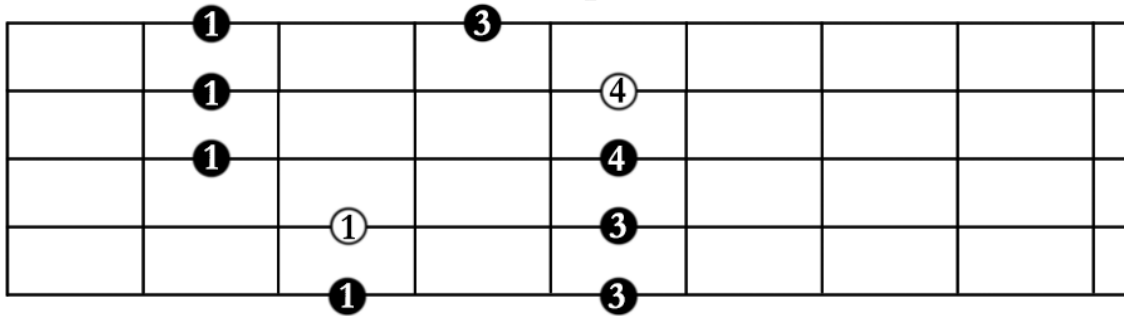

Starts on 5th of the pentatonic scale