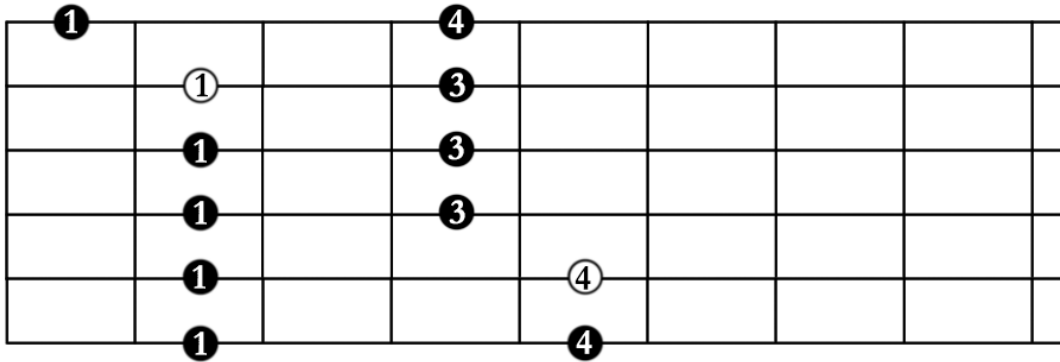

5 Pentatonic Scales (for 6-string Bass Guitar)

○ indicates root

Starts on root of the pentatonic scale

Starts on 2nd of the pentatonic scale

Pentatonic Scales Continued (for 6-string Bass Guitar)

Starts on 3rd of the pentatonic scale