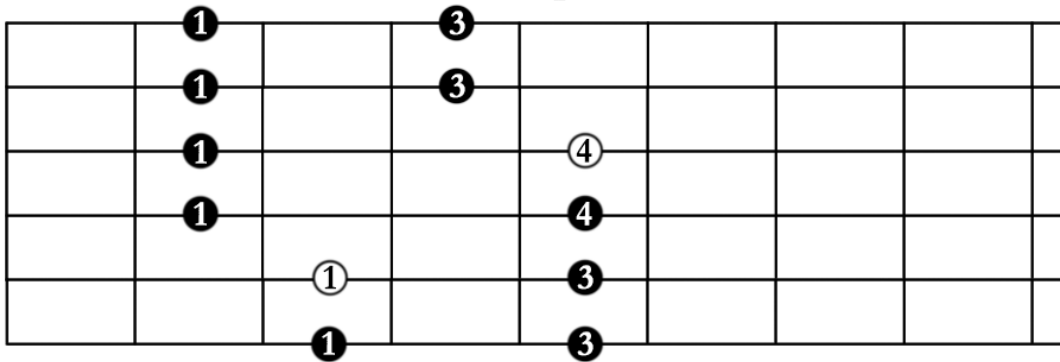

Starts on 5th of the pentatonic scale