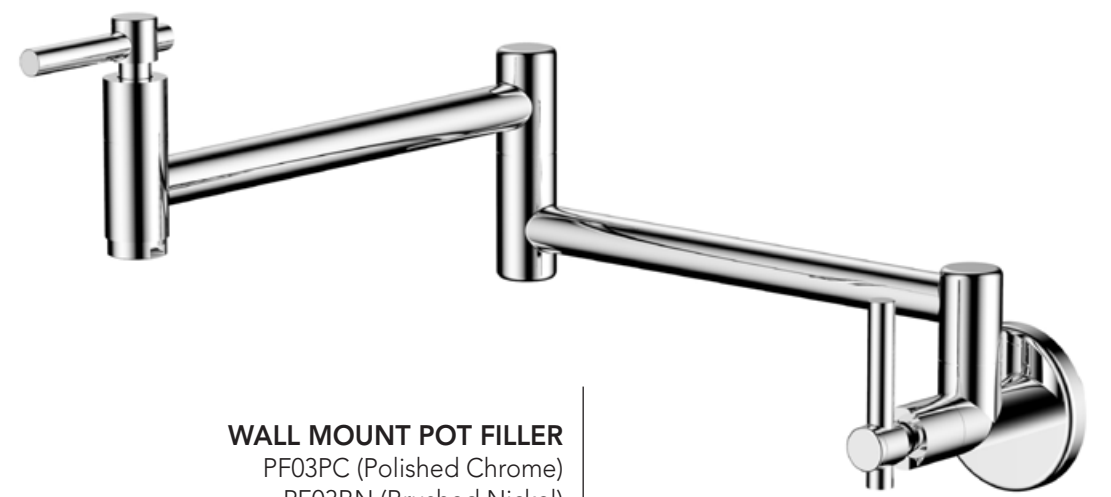

WALL MOUNT POT FILLER

WALL MOUNT POT FILLER
PF03PC (Polished Chrome)
PF03BN (Brushed Nickel)
Spout Reach: 19"