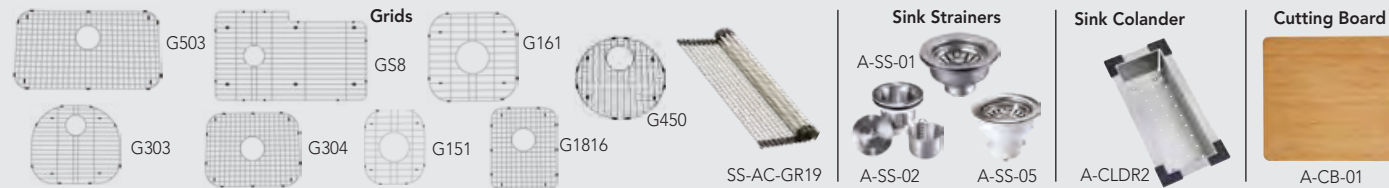

- Grid:** GSP7
- Sink Strainer:** A-SS-01  
A-SS-02  
A-SS-05

**SMALL SINGLE BOWL UNDERMOUNT**  
SS-SPL-S5 (Dia: 18)

**ACCESSORIES**

- Grid:** G450
- Sink Strainer:** A-SS-01  
A-SS-02  
A-SS-05

ACCESSORIES