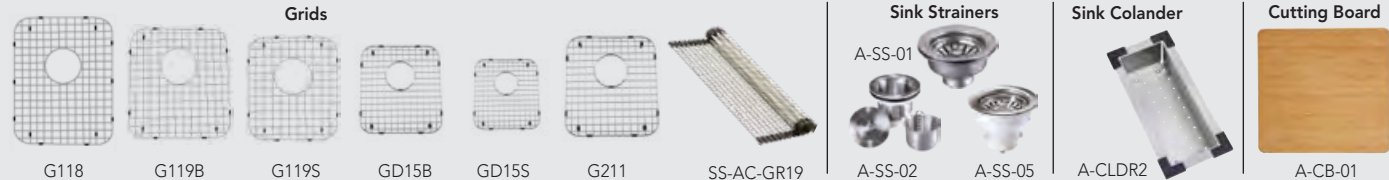

SEE PAGE 100-103 FOR MORE INFORMATION ON ACCESSORIES.