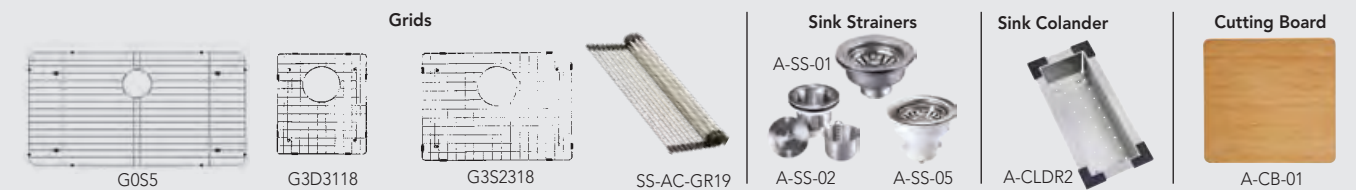

SEE PAGE 100-103 FOR MORE INFORMATION ON ACCESSORIES.