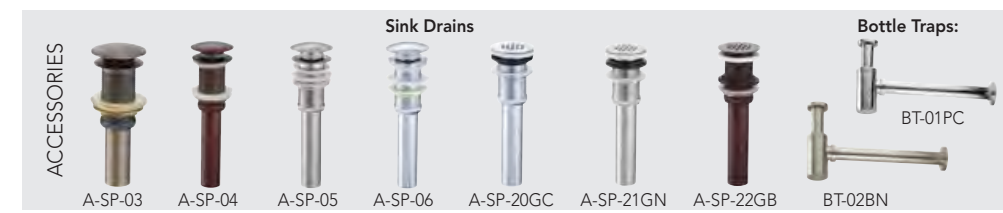

SEE PAGE 100-103 FOR MORE INFORMATION ON ACCESSORIES.