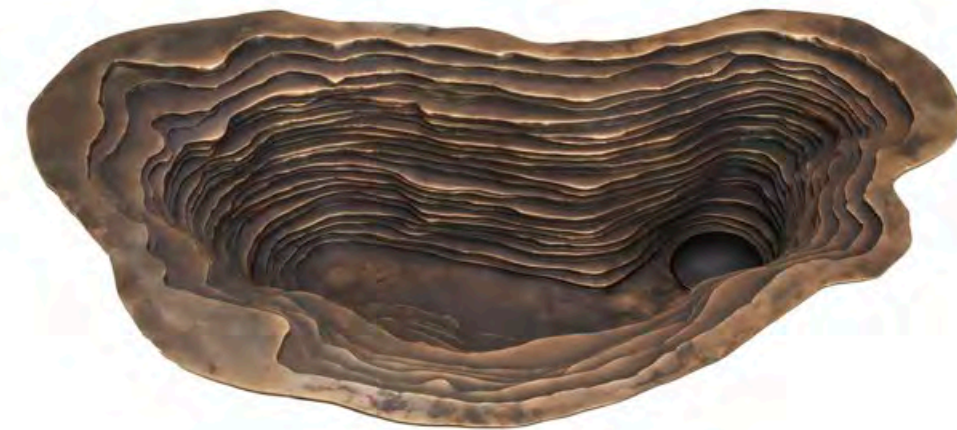

21 LAYERS OYSTER DESIGN ABOVE COUNTER

BZ-02 (27 x 16 x 5)

ACCESSORIES

Sink Drains:

- A-SP-04
- A-SP-08