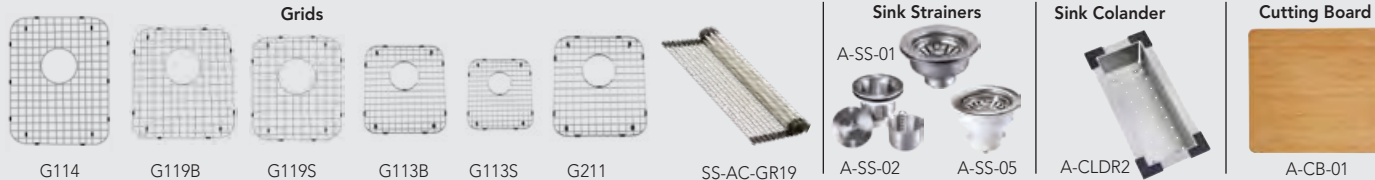

SEE PAGE 100-103 FOR MORE INFORMATION ON ACCESSORIES.