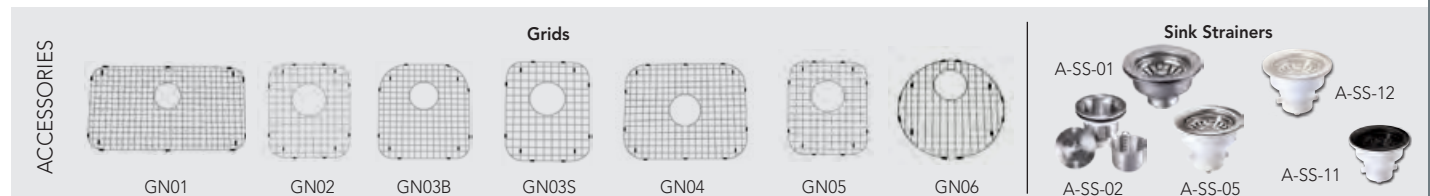

SEE PAGE 100-103 FOR MORE INFORMATION ON ACCESSORIES.