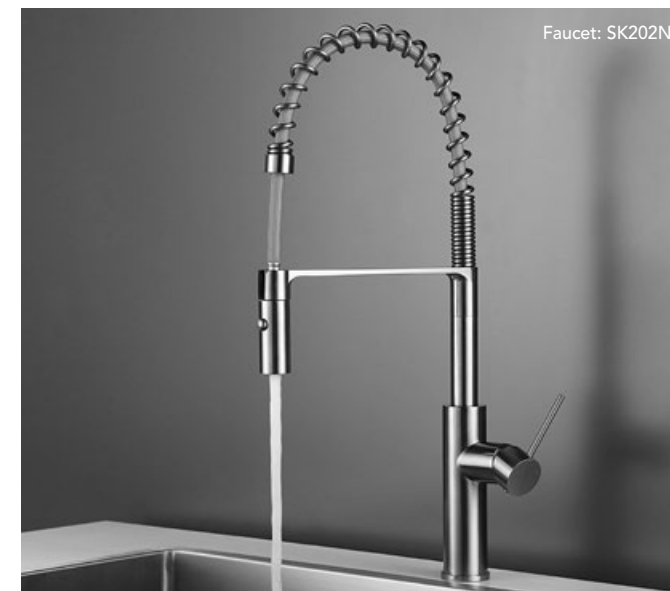

Faucet: SK202N