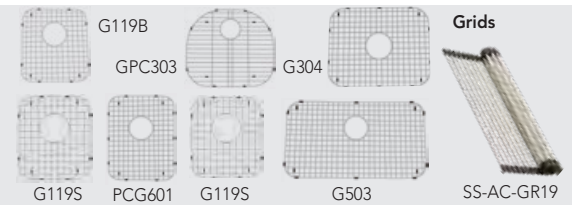

ACCESSORIES
Grid: G119S

ACCESSORIES

All drain parts are included with each PermaClean sink