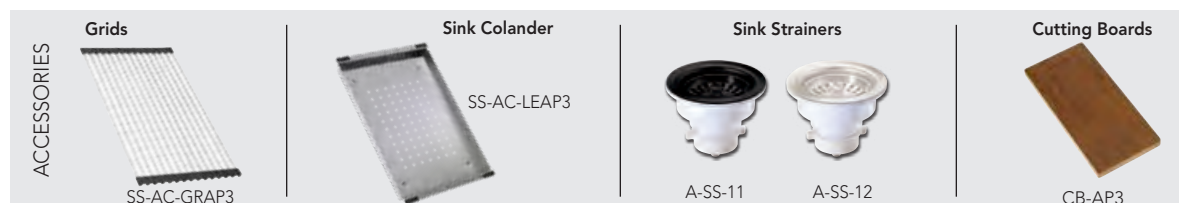

SEE PAGE 100-103 FOR MORE INFORMATION ON ACCESSORIES.