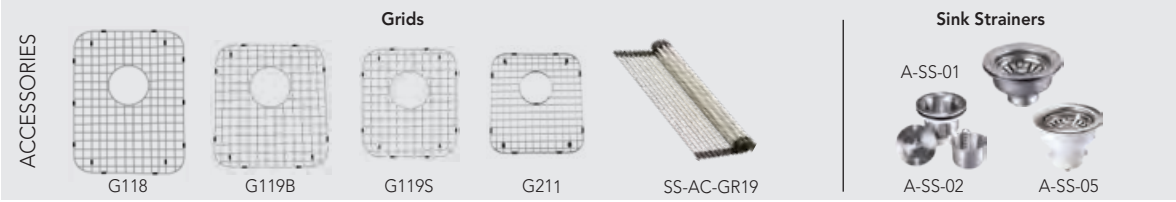

SEE PAGE 100-103 FOR MORE INFORMATION ON ACCESSORIES.