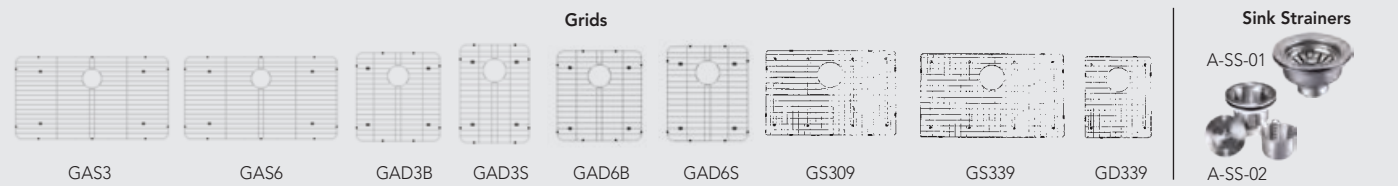

SEE PAGE 100-103 FOR MORE INFORMATION ON ACCESSORIES.