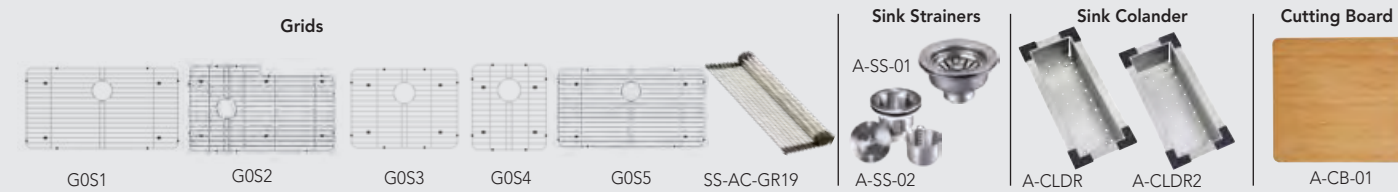

**ZERO RADIUS**  
COLLECTION

Sink: SS-ORi-S1 Faucet: SK108

The **ZERO RADIUS** collection offers performance sinks for the serious cook. Hand made premium type 304 16-gauge stainless steel with an easy to clean satin finish and (5) side sound baffling, plus our superior X channel drainage technology. **ZERO RADIUS** Undermount sinks will handle any situation and look great doing it.