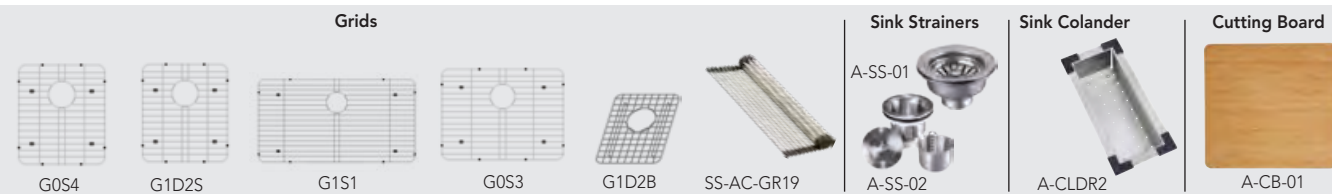

SEE PAGE 100-103 FOR MORE INFORMATION ON ACCESSORIES.