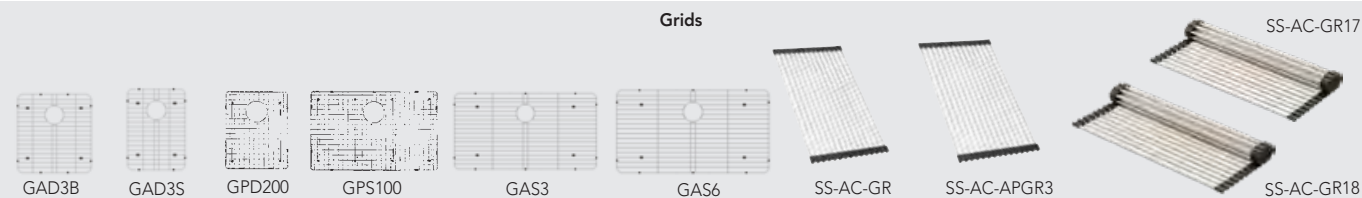

SEE PAGE 100-103 FOR MORE INFORMATION ON ACCESSORIES.