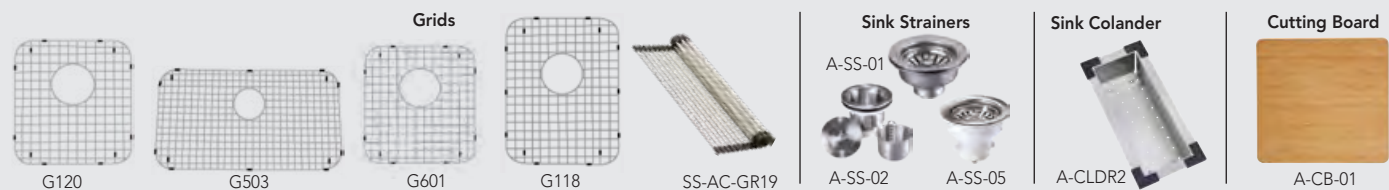

Sink: PC-3020W Faucet: SK3108

ACCESSORIES

SEE PAGE 100-103 FOR MORE INFORMATION ON ACCESSORIES.

ACCESSORIES