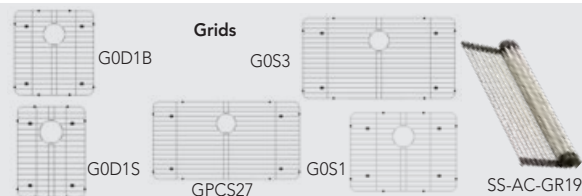

Sink Strainer: PC-DS-01  
Cutting Board: A-CB-01

The exclusive **PERMACLEAN** system has proven to be a marvel with a stream-lined modern look and an innovative drain design, disposal and drain seams disappear for a stylish and sanitary solution to the traditional kitchen sink drain. The **PERMACLEAN** sinks feature removable splash guards that are dishwasher safe and strainer baskets seal both the drain and disposal system, The heavy duty 304, 16 gauge stainless with an elegant silk easy clean finish compliments any decor.