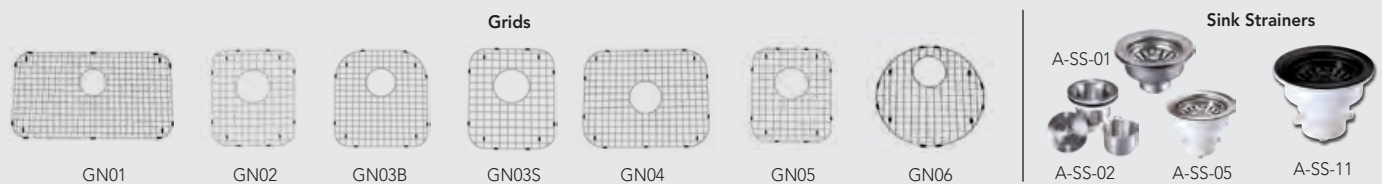

SINGLE BOWL UNDERMOUNT
NG-04BK (22 1/2 x 19 x 9)

ACCESSORIES
Grid: GN04
Sink Strainer: A-SS-11
match sink color

The **NOVAGRANITE COMPOSITE** Sinks bring a new level of science into the kitchen. The material is a mix of 85% crushed granite powder and 15% organic and non-toxic chemical materials. The high density of granite in these composite sinks makes them highly resistant to scratches, chips and stains. The heat handling capabilities of this composite will allow you to take a hot pan from the stove directly to the sink without danger of burning or marring the finish. Because of the ingredients, **NOVAGRANITE** is completely recyclable. **NOVAGRANITE** combines stone and science resulting in fresh and exciting sink styles.

ACCESSORIES