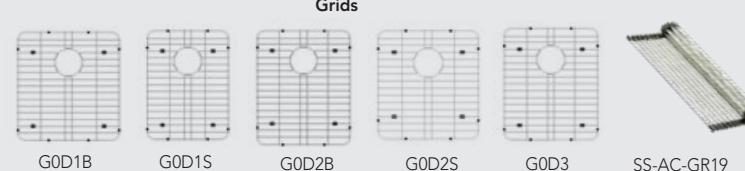

ACCESSORIES

Grid: GOD3
A-SS-01
A-SS-02

Sink Strainer:
A-SS-01
A-SS-02

Sink Colander:
A-CLDR

Rolling Grid:
SS-AC-GR19

Cutting Board:
A-CB-01

ACCESSORIES