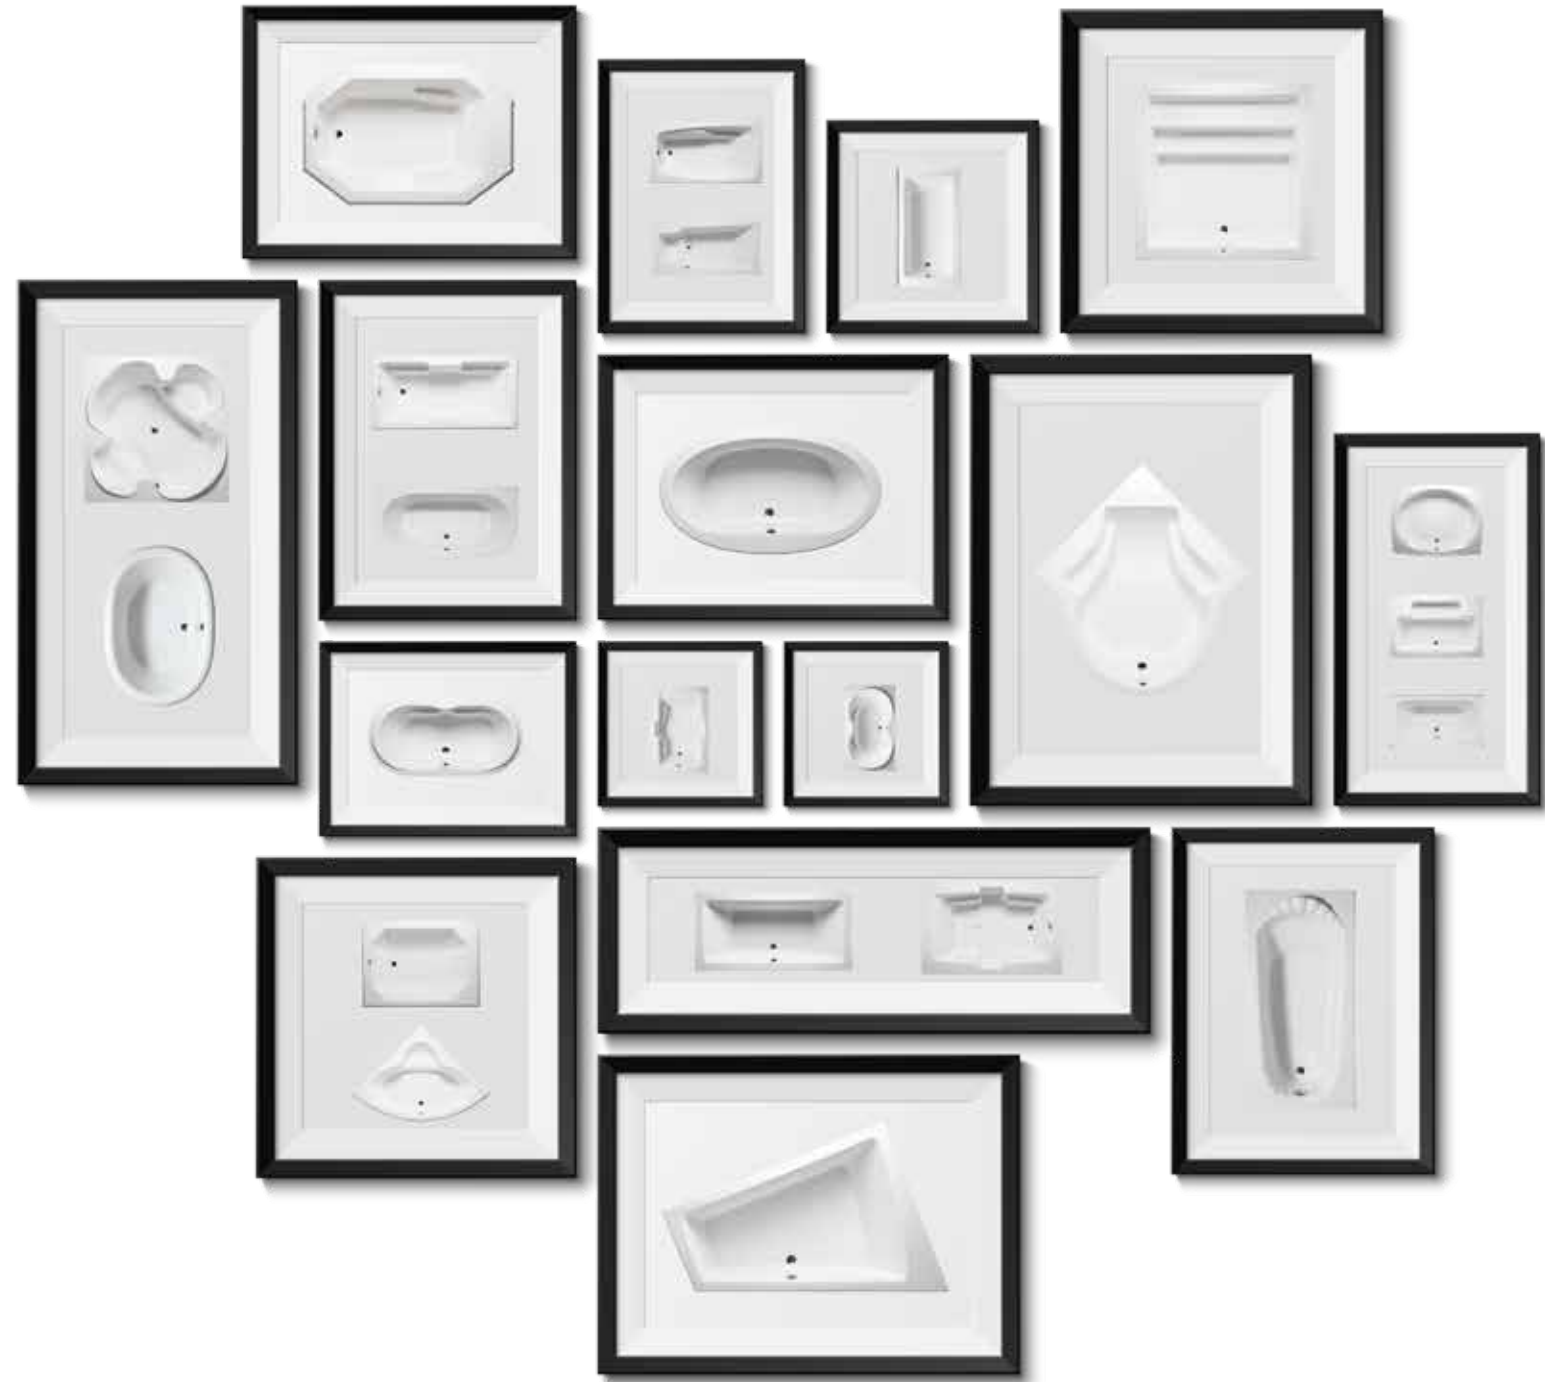

### PVC Waste and Overflow

Our basic and most affordable drain kit option.

PVC Waste and Overflow

Cable Drive Waste and Overflow

**Linear Overflow** This clean, sleek, contemporary, state of the art, slotted drain upgrade creates a leading edge, stylish look.

Linear Overflow (Shown with optional trim)

Linear Overflow (Provided without trim)

# Vintage Collection

Memorable models that have seen their heyday.

Some of our most unique and memorable tubs will occupy a distinguished place on our web site, available when needed, but no longer part of the main collections leading the charge into the future.