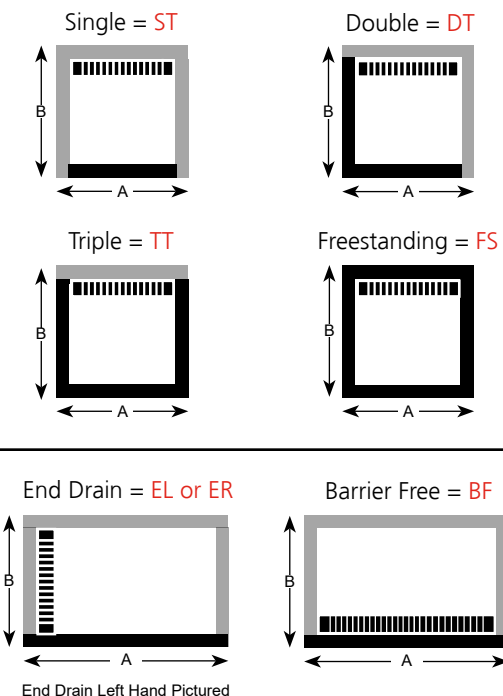

Designer Shower Base Threshold Locations

Single Threshold: Dimension A

Double Threshold: Dimensions A & B

Triple Threshold: Diagram required indicating tile flange.

CT Custom Threshold locations require diagram.