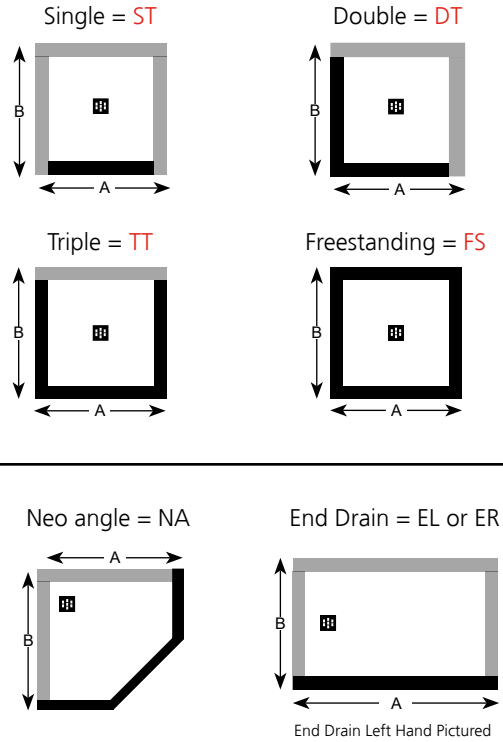

Designer Shower Bases

Square Drain Base includes drain with stainless steel cover

Model Number	Dimensions		List Price
	Size	TC - Color	
S3636	*	- _ _	36" 36" $990
S3838	*	- _ _	38" 38" $990
S4234	*	- _ _	42" 34" $1055
S4236	*	- _ _	42" 36" $1055
S4242	*	- _ _	42" 42" $1055
S4832	*	- _ _	48" 32" $1055
S4834	*	- _ _	48" 34" $1055
S4836	*	- _ _	48" 36" $1055
S4848	*	- _ _	48" 48" $1190
S5434	*	- _ _	54" 34" $1190
S6032	*	- _ _	60" 32" $1190
S6036	*	- _ _	60" 36" $1190

Model Number	TC	- Color	A	B	List Price
S3636	NA	- _ _	36"	36"	$990
S3838	NA	- _ _	38"	38"	$990
S4242	NA	- _ _	42"	42"	$1100
S4848	NA	- _ _	48"	48"	$1,190
CT S6030	EL	- _ _	60"	30"	$1,190
CT S6032	EL	- _ _	60"	32"	$1,190
CT S6034	EL	- _ _	60"	34"	$1,190
CT S6036	EL	- _ _	60"	36"	$1,190
CT S6030	ER	- _ _	60"	30"	$1,190
CT S6032	ER	- _ _	60"	32"	$1,190
CT S6034	ER	- _ _	60"	34"	$1,190
CT S6036	ER	- _ _	60"	36"	$1,190

Channel Drain Base includes drain with stainless steel cover

Threshold Configurations (*=ST; DT; TT; FS) (select configuration)

Model Number	TC	- Color	A	B	List Price
C3636	*	- _ _	36"	36"	$1,225
C3838	*	- _ _	38"	38"	$1,225
C4242	*	- _ _	42"	42"	$1,225
C4848	*	- _ _	48"	48"	$1,425
CT C6032	EL	- _ _	60"	32"	$1,425
CT C6034	EL	- _ _	60"	34"	$1,425
CT C6036	EL	- _ _	60"	36"	$1,425
CT C6032	ER	- _ _	60"	32"	$1,425
CT C6034	ER	- _ _	60"	34"	$1,425
CT C6036	ER	- _ _	60"	36"	$1,425
C6032	BF	- _ _	60"	32"	$1,425

Threshold Configurations (TC)

= Threshold