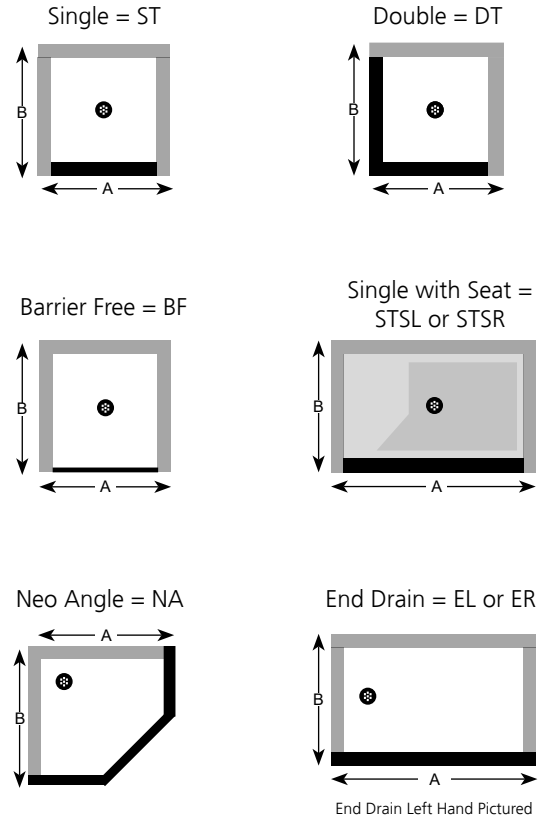

Standard Shower Bases

Round Drain Base includes drain with stainless steel cover

Model Number			Dimensions		List Price
Size	TC	- Color	A	B	
A3232	ST	- _ _	32"	32"	$920
A3434	ST	- _ _	34"	34"	$920
A3442	ST	- _ _	34"	42"	$990
A3636	ST	- _ _	36"	36"	$920
A3838	ST	- _ _	38"	38"	$920
A4234	ST	- _ _	42"	34"	$990
A4236	ST	- _ _	42"	36"	$990
A4242	ST	- _ _	42"	42"	$990
A4832	ST	- _ _	48"	32"	$990
A4834	ST	- _ _	48"	34"	$990
A4836	ST	- _ _	48"	36"	$990
A4848	ST	- _ _	48"	48"	$1055
A5434	ST	- _ _	54"	34"	$1055
A6032	ST	- _ _	60"	32"	$1055
A6034	ST	- _ _	60"	34"	$1055
A3636	DT	- _ _	36"	36"	$920
A3838	DT	- _ _	38"	38"	$920
A4242	DT	- _ _	42"	42"	$990
A3636	NA	- _ _	36"	36"	$920
A3838	NA	- _ _	38"	38"	$920
A4242	NA	- _ _	42"	42"	$990
A4848	NA	- _ _	48"	48"	$1055
A4836	STSL	- _ _	48"	36"	$1,390
A4836	STSR	- _ _	48"	36"	$1,390
A6036	STSL	- _ _	60"	36"	$1,390
A6036	STSR	- _ _	60"	36"	$1,390
A3636	BF	- _ _	36"	36"	$1055
A3939	BF	- _ _	39"	39"	$1055
A4836	BF	- _ _	48"	36"	$1055
A4848	BF	- _ _	48"	48"	$1,160
A6032	BF	- _ _	60"	32"	$1,160
A6036	BF	- _ _	60"	36"	$1,160
A6232	BF	- _ _	62"	32"	$1,160
A6636	BF	- _ _	66"	36"	$1,225
A6032	EL	- _ _	60"	32"	$1,120
A6032	ER	- _ _	60"	32"	$1,120

Threshold Configurations (TC)

= Threshold

Shower Base Accessories

Grab Bar (for shower base with seat)
Splash Track (for barrier free shower bases)
Drain Cover Upgrade
(For round and square drains only)

Part

GBMAD- _ _ $220
BFST (Stainless Steel) $425
SB DRAIN-**P B** (Polished Brass) $125
SB DRAIN-**S N** (Satin Nickel) $125

List Price

= ADA Compliant
_ _ = Select desired shower base color. (See page 3 for color/finish designation)