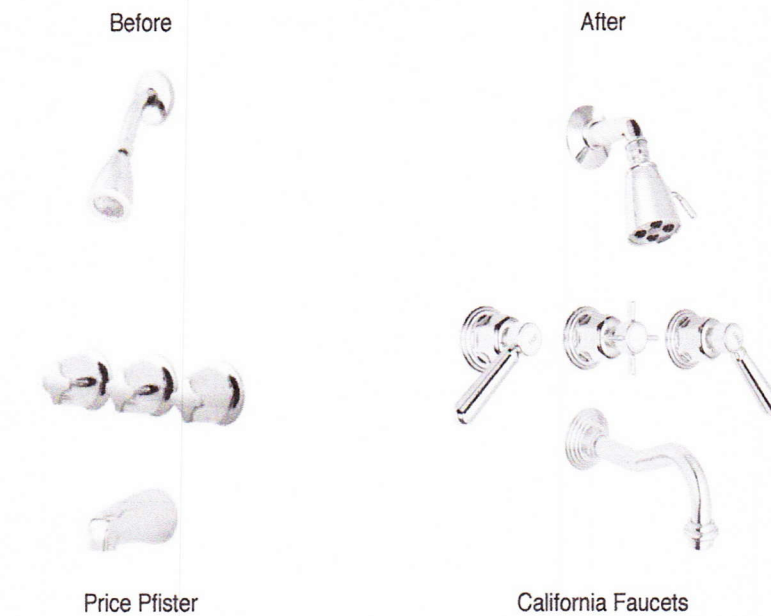

Change out your old Price Pfister trim with out changing your valves.

With California Faucets Price Pfister change out cartridges.

Choose any California Faucets trim to put on your old Price Pfister valves.