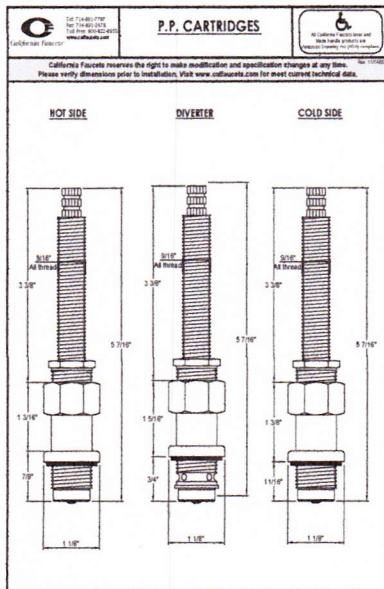

Change out your old Price Pfister trim with out changing your valves.

With California Faucets Price Pfister change out cartridges.

Choose any California Faucets trim to put on your old Price Pfister valves.

CW PP (Cold)	<b>\$102.25</b>
HW PP (Hot)	<b>\$102.25</b>
DW PP (Diverter)	<b>\$127.75</b>