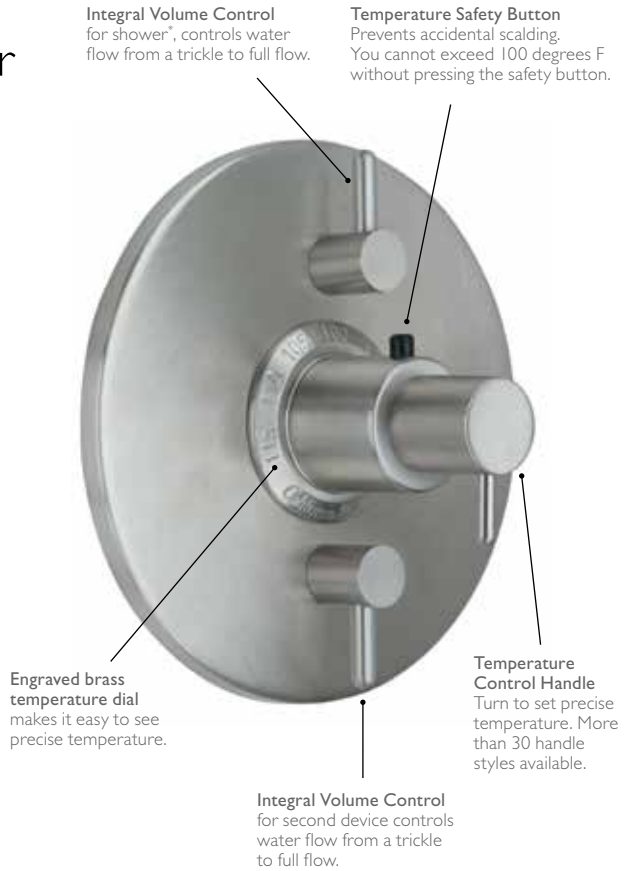

StyleTherm®

It's easy to choose your ideal shower system.

Every California Faucets StyleTherm shower fitting delivers precision temperature control for comfort and safety. And all of them are available for less than an inferior standard technology, such as pressure balance.

As a result, you can now install a safe, precision temperature control fitting in every shower in your home.

Choosing the right one comes down to the style you prefer and the number of shower applications you want to operate. For example, in your master bath, do you want to run the showerhead, a handheld spray and body spray at the same time? Or just two of those? Is it a children's or guest's shower designed with only a single showerhead or a more typical tub/shower combination?

The answer to these questions is important, because StyleTherm's innovative design features independent water volume control for all applications without the need to toggle between them. And they can be designed for virtually any desired scenario.

*StyleTherm versions available to meet even the strictest water conversion codes.

FEATURE COMPARISON

	STANDARD PRESSURE BALANCE	STYLETHERM® THERMOSTATIC
Delivers mixed water to showerhead	✓	✓
Easily and accurately sets precise mixed water temperature		✓
Protects against dangerous sudden changes in both water pressure and temperature		✓
Temperature override button prevents inadvertent scalding		✓
Volume control(s) allow you to adjust water flow from low to high		✓
Independent volume controls allows you to operate multiple devices simultaneously*		✓

StyleTherm is superior thermostatic technology AND it's available at the cost of inferior shower systems.

Why settle for less? StyleTherm is the ONLY solution.