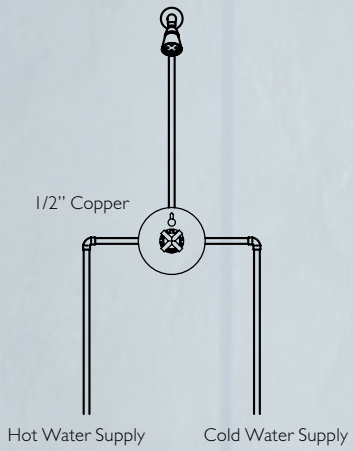

Single Showerhead System

Products shown:
Showerhead
SH-07

Shower Arm
SH-01

StyleTherm
Single Volume Control
Cardiff 34 Series
TO-THIL-34