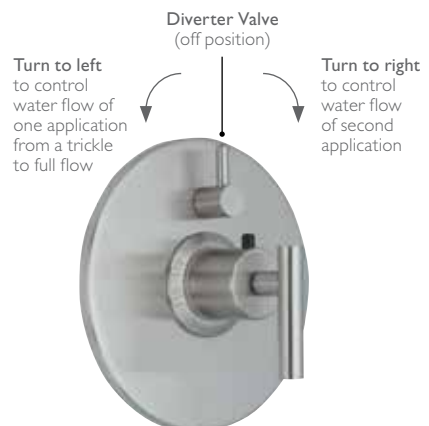

CalGreen

California has some of the country's most stringent water conservation standards. Now California Faucets has created the first thermostatic system that's entirely compliant with the California Green Building Standards Code (CALGreen). Our innovative design modifications meet the CALGreen code requirements while still offering the superior features and benefits of a thermostatic shower system, including volume control, anti-scald protection and precision water temperature settings.

(The StyleTherm models shown on page 6 are also CALGreen compliant.)