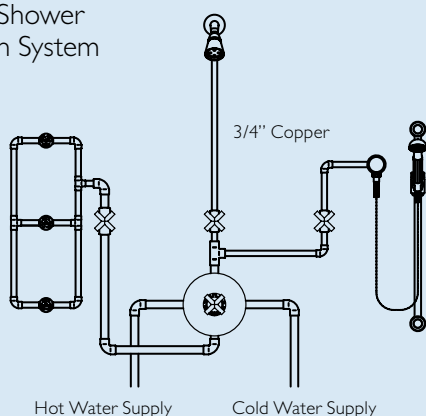

Ideal for luxury master bathroom showers with a variety of shower applications installed. Volume control handles on the wall control water flow for separate applications.

Multiple Shower Application System