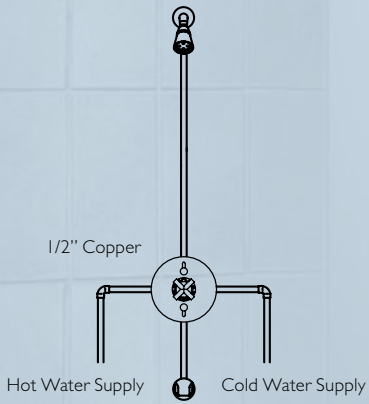

TO-THC2L-62

Ideal for guest bathrooms or showers used by children or the elderly where a handheld shower is desirable.

Shower with Handshower System

Shower & Tub System

Products shown:
Showerhead
SH-171

Shower Arm
9118