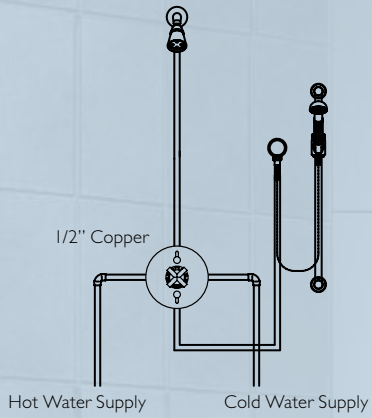

Shower with Handshower System