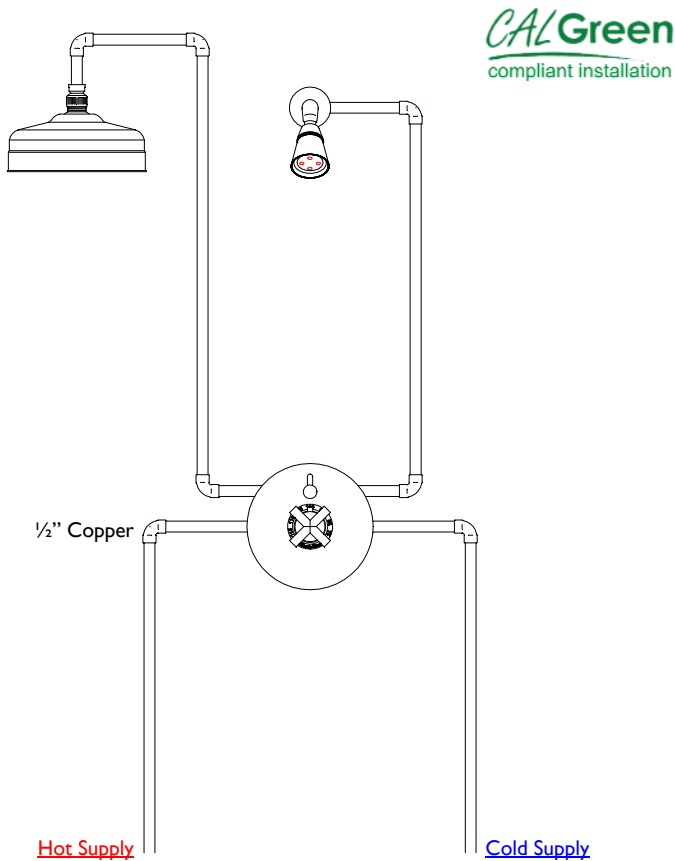

TH51D2-R Showerhead & Overhead Soaker