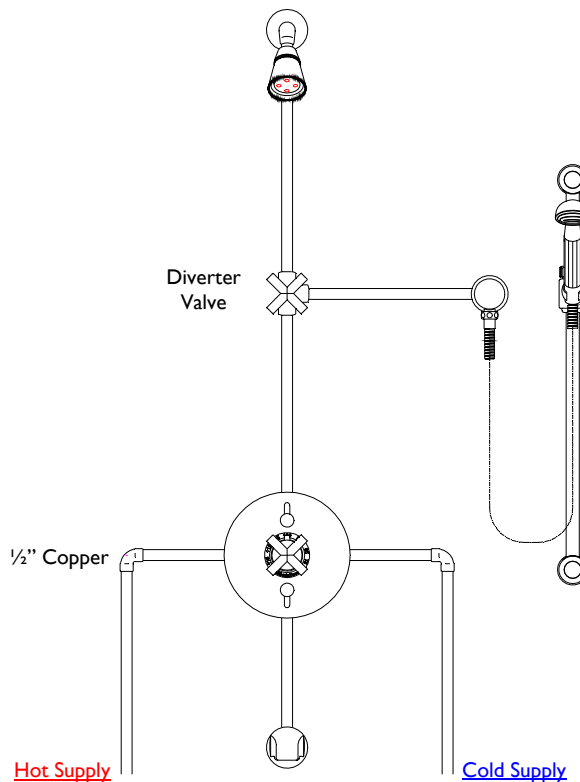

TH52-R Tub, Showerhead & Handshower