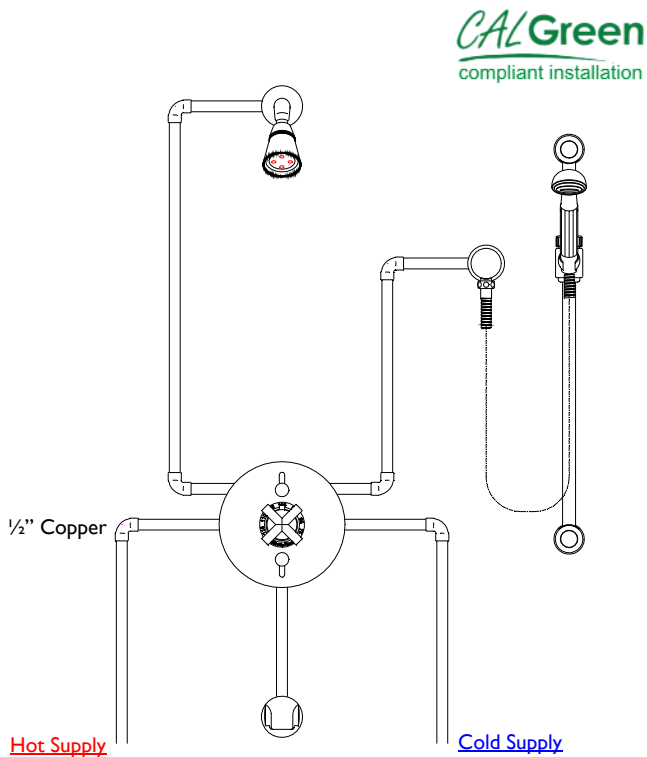

TH52D2-R Tub, Showerhead & Handshower