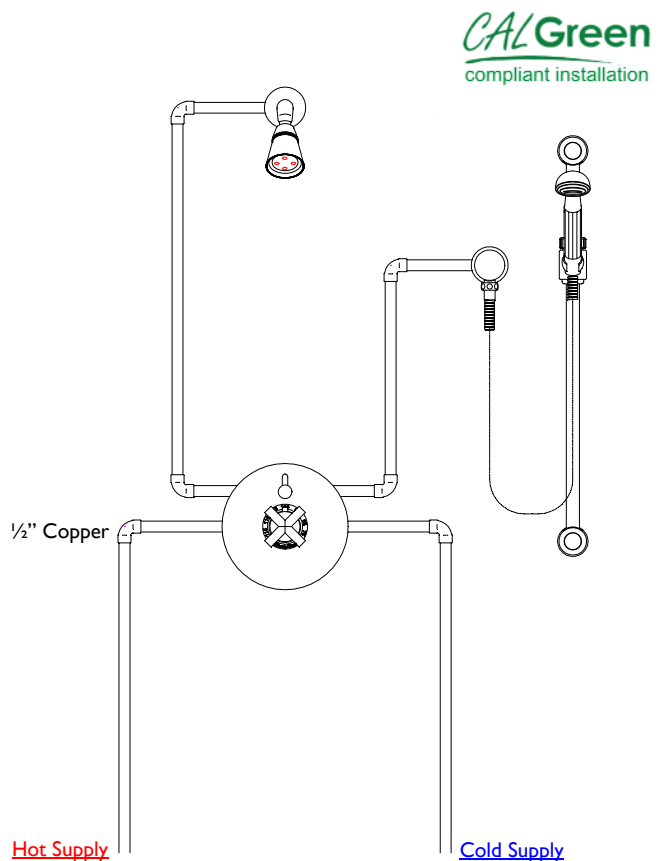

TH51D2-R Showerhead & Handshower