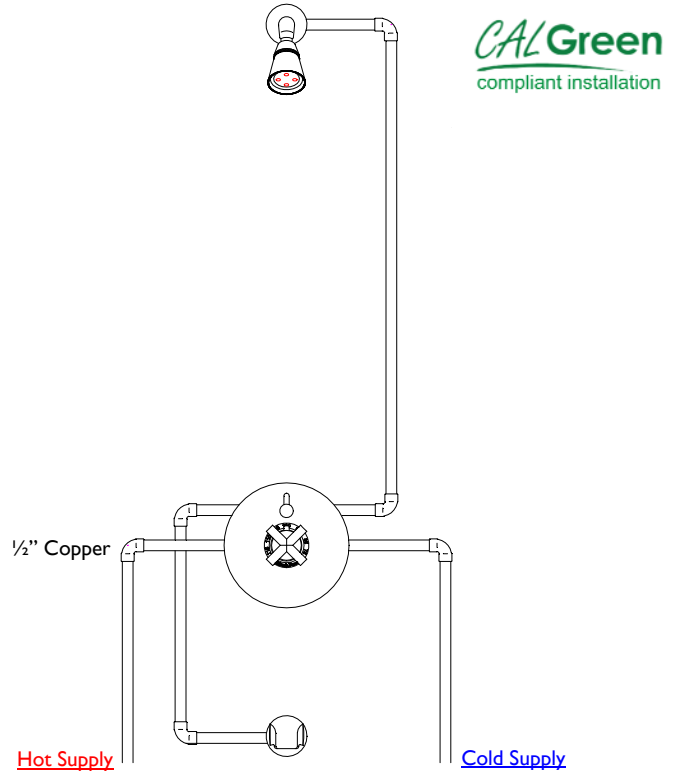

### TH51-R Showerhead

### TH51D2-R Tub & Showerhead