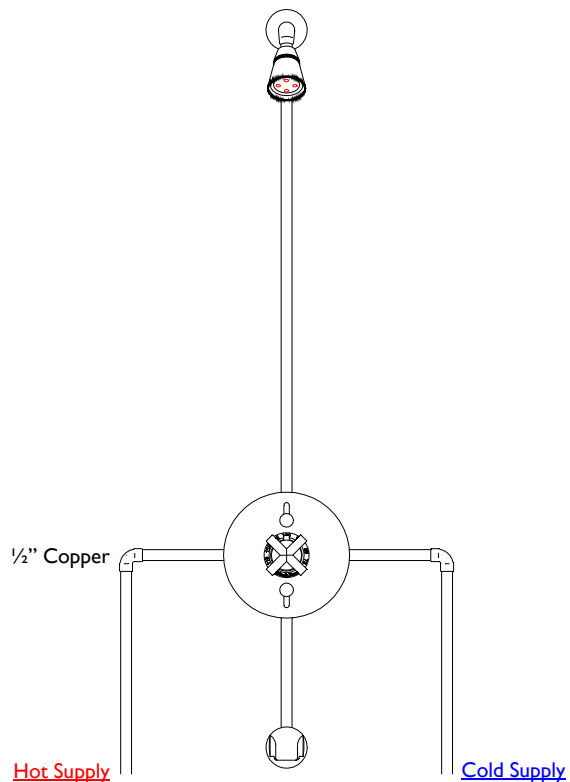

California Faucets®

StyleTherm®

Typical Installations

5271 Argosy Avenue
Huntington Beach, CA 92649
californiafaucets.com
800-822-8855

TH52-R Tub & Showerhead