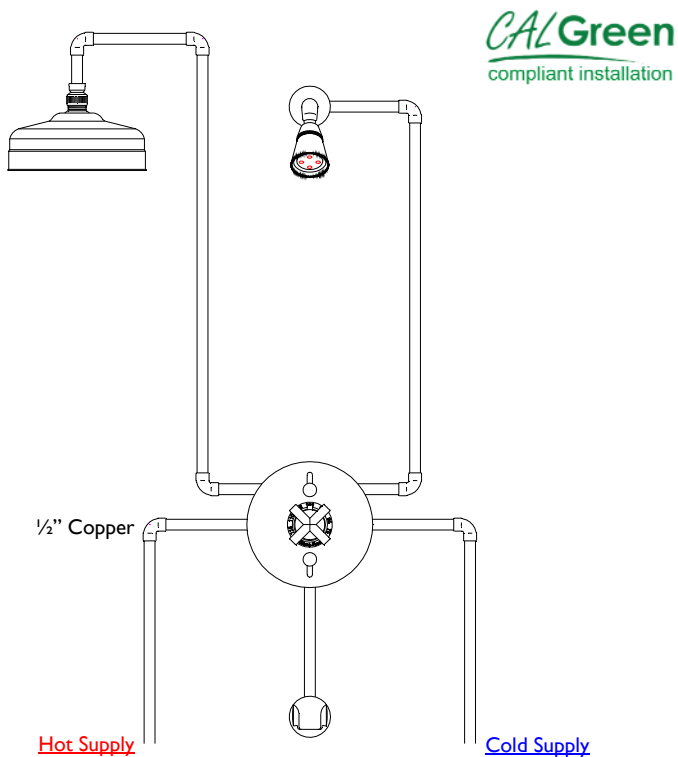

California Faucets®

StyleTherm®

Typical Installations

5271 Argosy Avenue
Huntington Beach, CA 92649
californiafaucets.com
800-822-8855

TH52D2-R Tub, Showerhead & Overhead Soaker