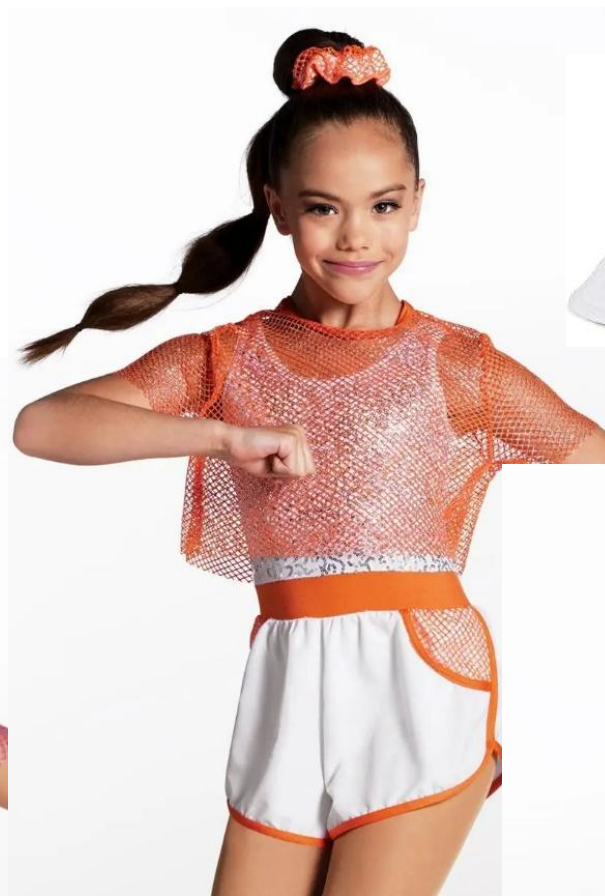

**Maddie FRIDAY 6:00**

**TITLE: TRICKY**

**COSTUME:** \$75.00+ Tax CXS, CS, CI, CM, CL  
\$80.00+ Tax CXL, C2XL, AS, AM, AL \$85.00+ Tax AXL, A2XL

**ACCESSORIES:** PROVIDE YOURSELF- WHITE BUCKET HAT

**SHOES:** ALL WHITE SNEAKERS

**TIGHTS:** NONE OR NUDE

**HAIR:** TBA

**MAKEUP:** STAGE

**SIZE CHART:  
WEISSMAN**

**INSTRUCTOR WILL  
ASSIGN COLORS**