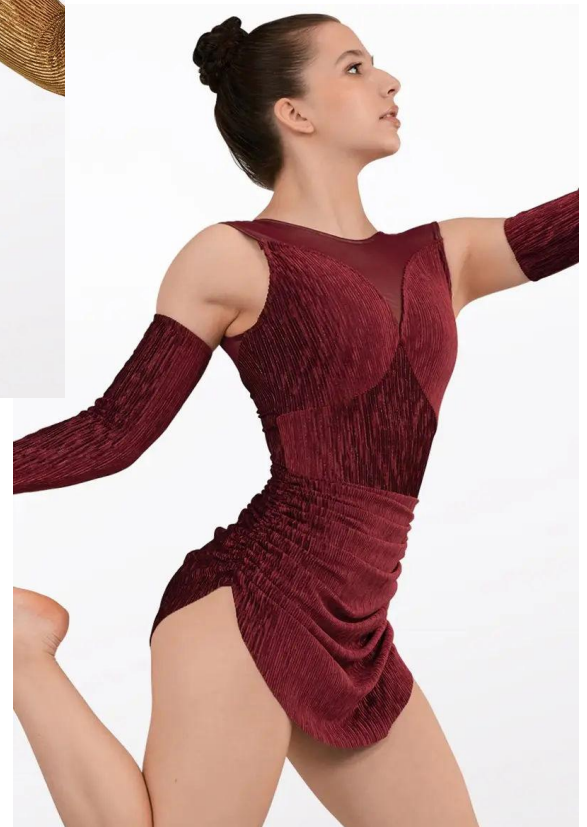

**Alicia THURSDAY 7:15**

**TITLE: RED RIGHT HAND**

**COSTUME: \$75.00+ Tax CI, CM, CL  
\$80.00+ Tax AXS, AS, AM, AL, AXL**

**ACCESSORIES: HAT \$22.00+ Tax**

**SHOES: NUDE BALLET**

**TIGHTS: NUDE**

**HAIR: LOW BUN W/ PART**

**MAKEUP: STAGE**

**SIZE CHART:  
WEISSMAN**

**INSTRUCTOR WILL  
ASSIGN COLORS**

**Alicia THURSDAY 7:15**

**TITLE: RED RIGHT HAND**

**COSTUME: \$40.00+ Tax AS, AM, AL, AXL, A2XL**

**ACCESSORIES: HAT \$22.00+ Tax**

***PROVIDE YOURSELF- BLACK PANTS & BLACK BELT***

**SHOES: BLACK BALLETT**

**TIGHTS: TALL BLACK SOCKS**

**HAIR: STYLED**

**Alicia THURSDAY 7:15**

**TITLE:** EDGE OF SEVENTEEN

**COSTUME:** \$75.00+ Tax CS, CM, CL  
\$80.00+ Tax CXL, C2XL, AS, AM, AL \$85.00+ Tax AXL, A2XL