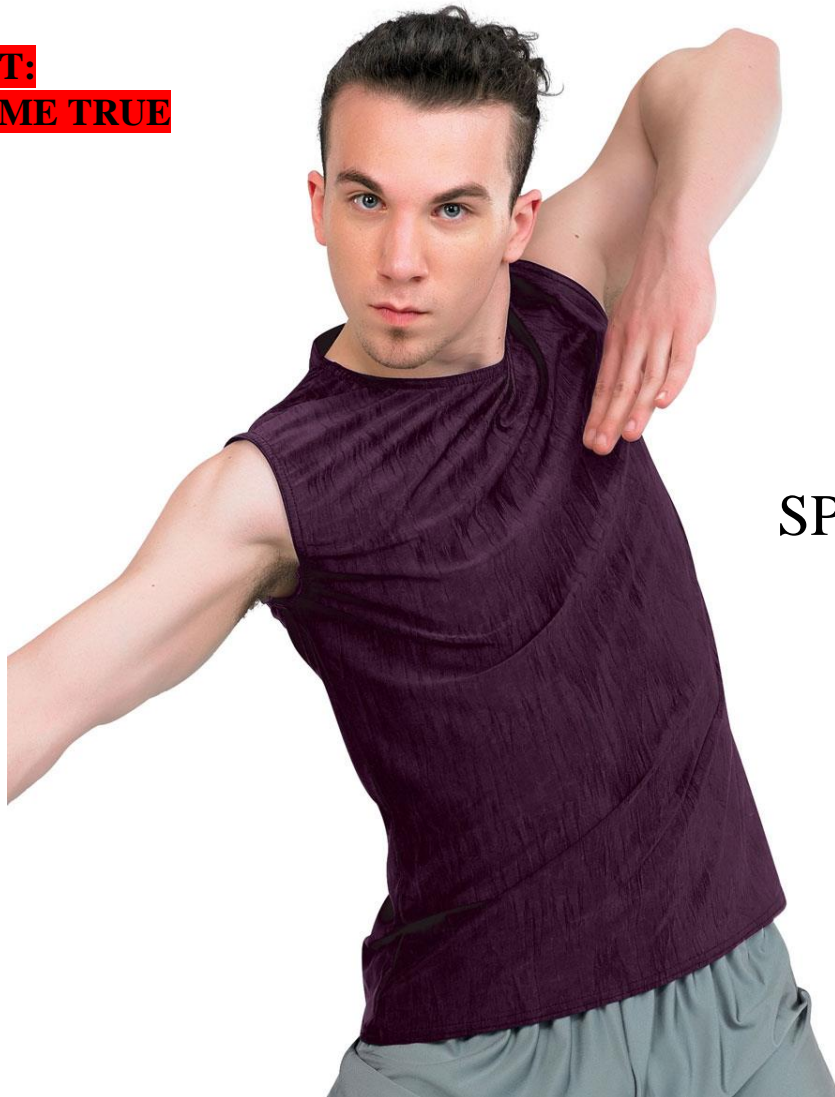

**MAKE-UP:** CLASSIC STAGE

**SIZE CHART:**  
**REVOLUTION**

Front-lined jersey leotard with glitter mesh overlay has a hook closure at back with satin strap details and a clear elastic strap for support. Matching jersey and glitter mesh skirt has a slit for ease of movement.

**SIZE CHART:  
A WISH COME TRUE**

**SPICE**