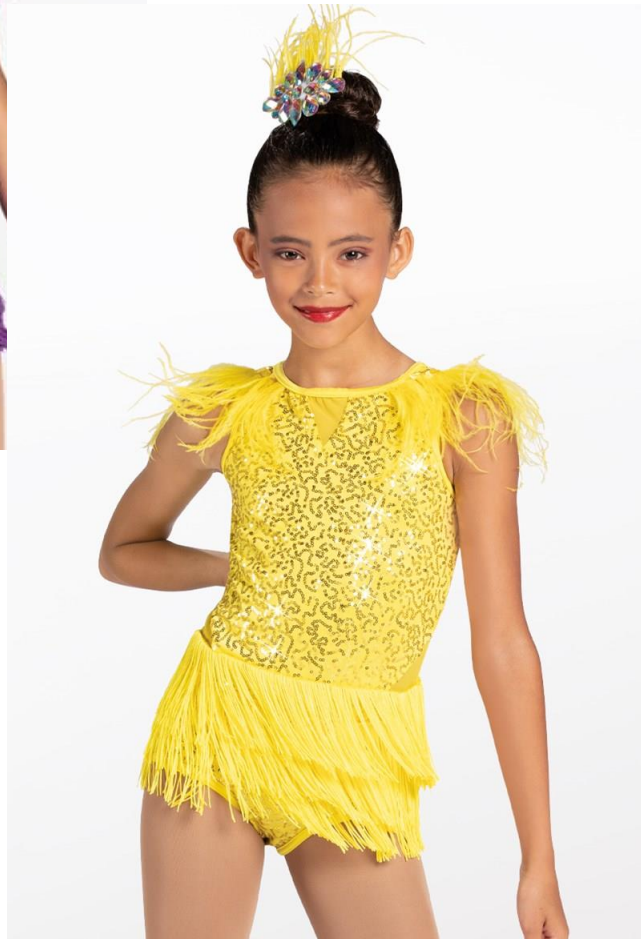

Chelsea MONDAY 5:00

TITLE: RIO

COSTUME: \$70.00+ Tax CXS, CS, CI, CM, CL \$75.00+ Tax CXL, C2XL, AS, AM, AL

ACCESSORIES: HAIRPIECE- INCLUDED

SHOES: BLACK TAP

TIGHTS: NUDE

HAIR: HIGH BUN

MAKE-UP: STAGE

**SIZE CHART:
WEISSMAN**

**INSTRUCTOR WILL
ASSIGN COLORS**

Chelsea MONDAY 5:00

TITLE: RIO BOYS

COSTUME: \$35.00+ Tax CXS, CS, CI, CM, CL \$40.00+ Tax CXL, C2XL

ACCESSORIES: PROVIDE YOURSELF- BLACK PANTS

SHOES: BLACK TAP

TIGHTS: NONE

HAIR: NICE

SIZE CHART:
WEISSMAN