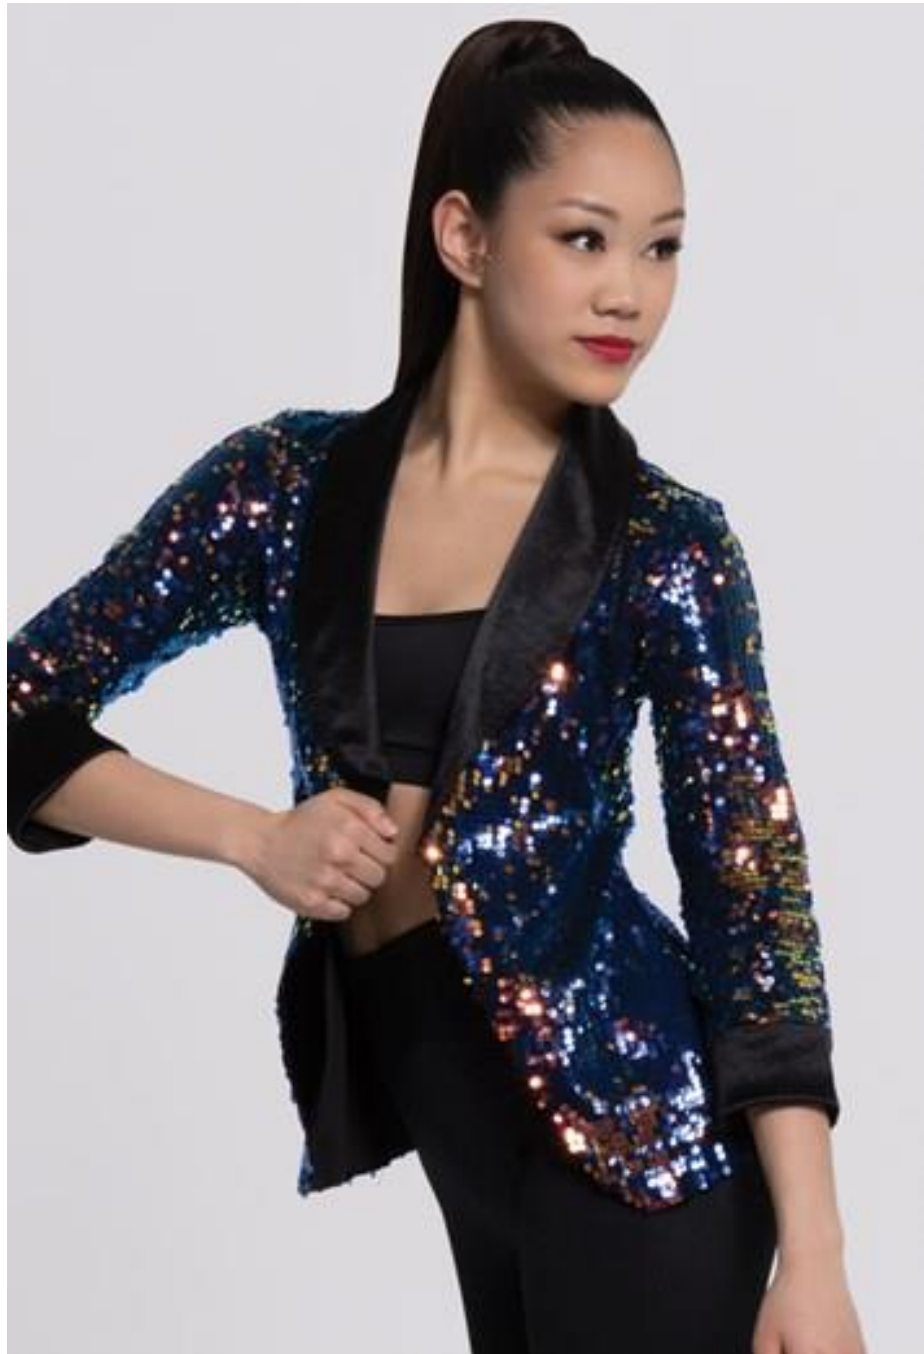

**Lynne TUESDAY 6:00**

**TITLE: SUPERSTITION**

**COSTUME: \$67.00+ Tax CI, CM, CL  
\$72.00+ Tax AXS, AS, AM, AL, AXL**

**ACCESSORIES: PROVIDE YOURSELF- BLACK TANK & BLACK LEGGINGS**

**SHOES: BLACK TAP**

**TIGHTS: BLACK SOCKS**

**HAIR: TBA**

**MAKE-UP: STAGE**

**SIZE CHART:  
WEISSMAN**

**Lynne TUESDAY 6:00**

**TITLE: SUPERSTITION- BOYS**

**COSTUME: \$60.00+ Tax AS, AM, AL \$65.00+ Tax AXL, A2XL**

**ACCESSORIES: PROVIDE YOURSELF- BLACK SHIRT & BLACK PANTS**

**SHOES: BLACK TAP**

**TIGHTS: BLACK SOCKS**

**HAIR: NICE**

**SIZE CHART:  
WEISSMAN**