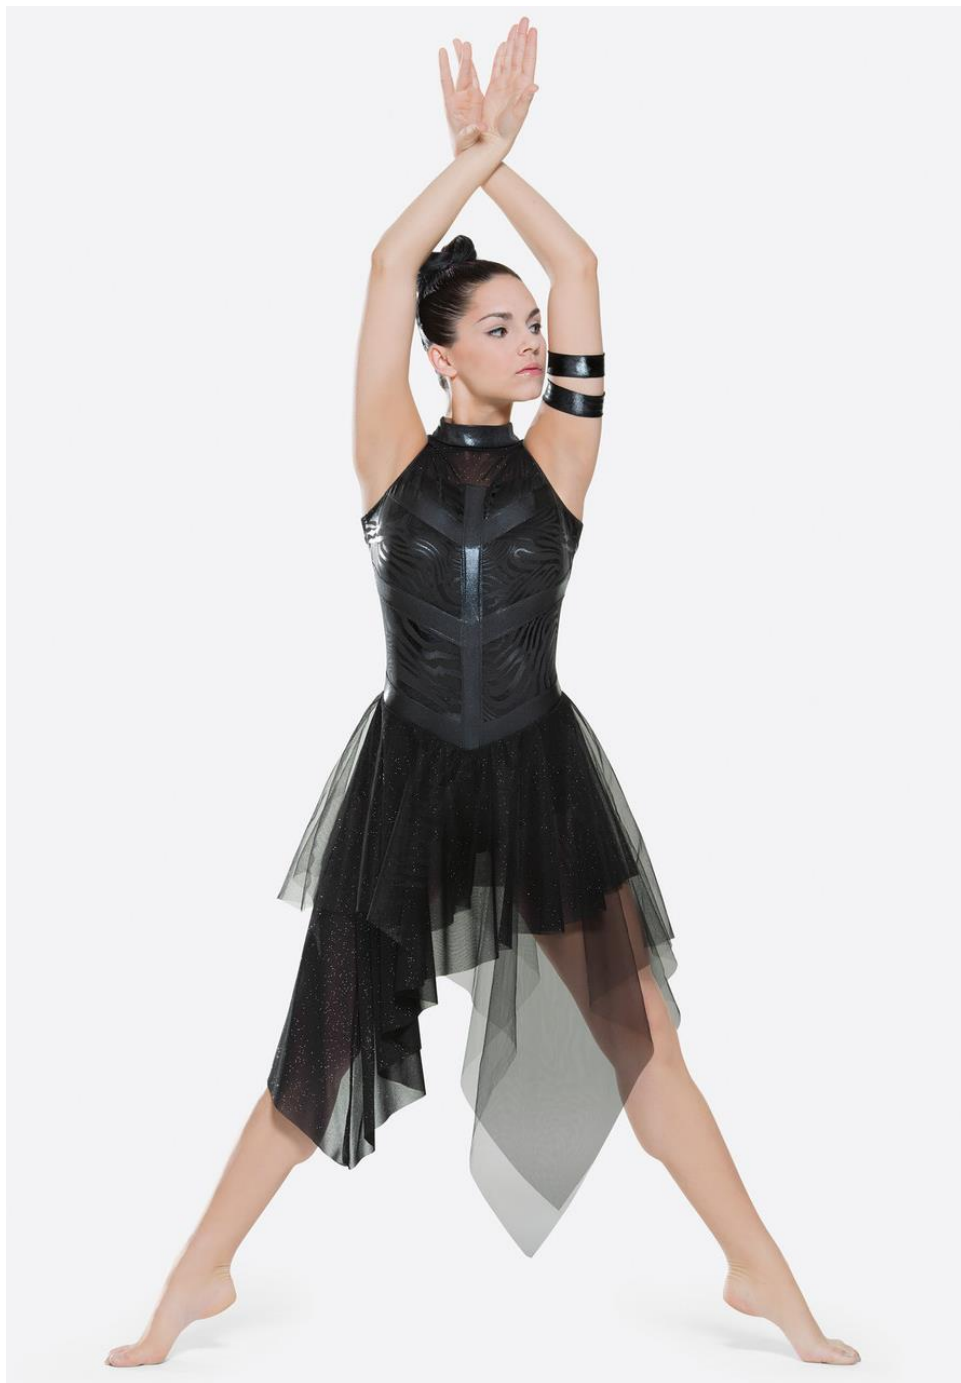

Megan WEDNESDAY 5:45

TITLE: ENTER SANDMAN

**COSTUME: \$70.00+ Tax CS, CM, CL
\$75.00+ Tax CXL, C2XL, AS, AM, AL \$80.00+ Tax AXL**

ACCESSORIES: NONE

SHOES: NUDE BALLET

TIGHTS: NUDE

HAIR: HIGH BUN

MAKE-UP: STAGE

**SIZE CHART:
REVOLUTION**

Megan WEDNESDAY 5:45

TITLE: ENTER SANDMAN

COSTUME: PANTS \$35.00+ Tax CS, CI, CM, CL
\$40.00+ Tax CXL, C2XL, AS, AM, AL \$45.00+ Tax AXL, A2XL

TANK \$30.00+ Tax CS, CI, CM, CL
\$35.00+ Tax CXL, C2XL, AS, AM, AL \$40.00+ Tax AXL, A2XL

ACCESSORIES: NONE

SHOES: NUDE BALLET

TIGHTS: NUDE

HAIR: NICE

SIZE CHART:
WEISSMAN